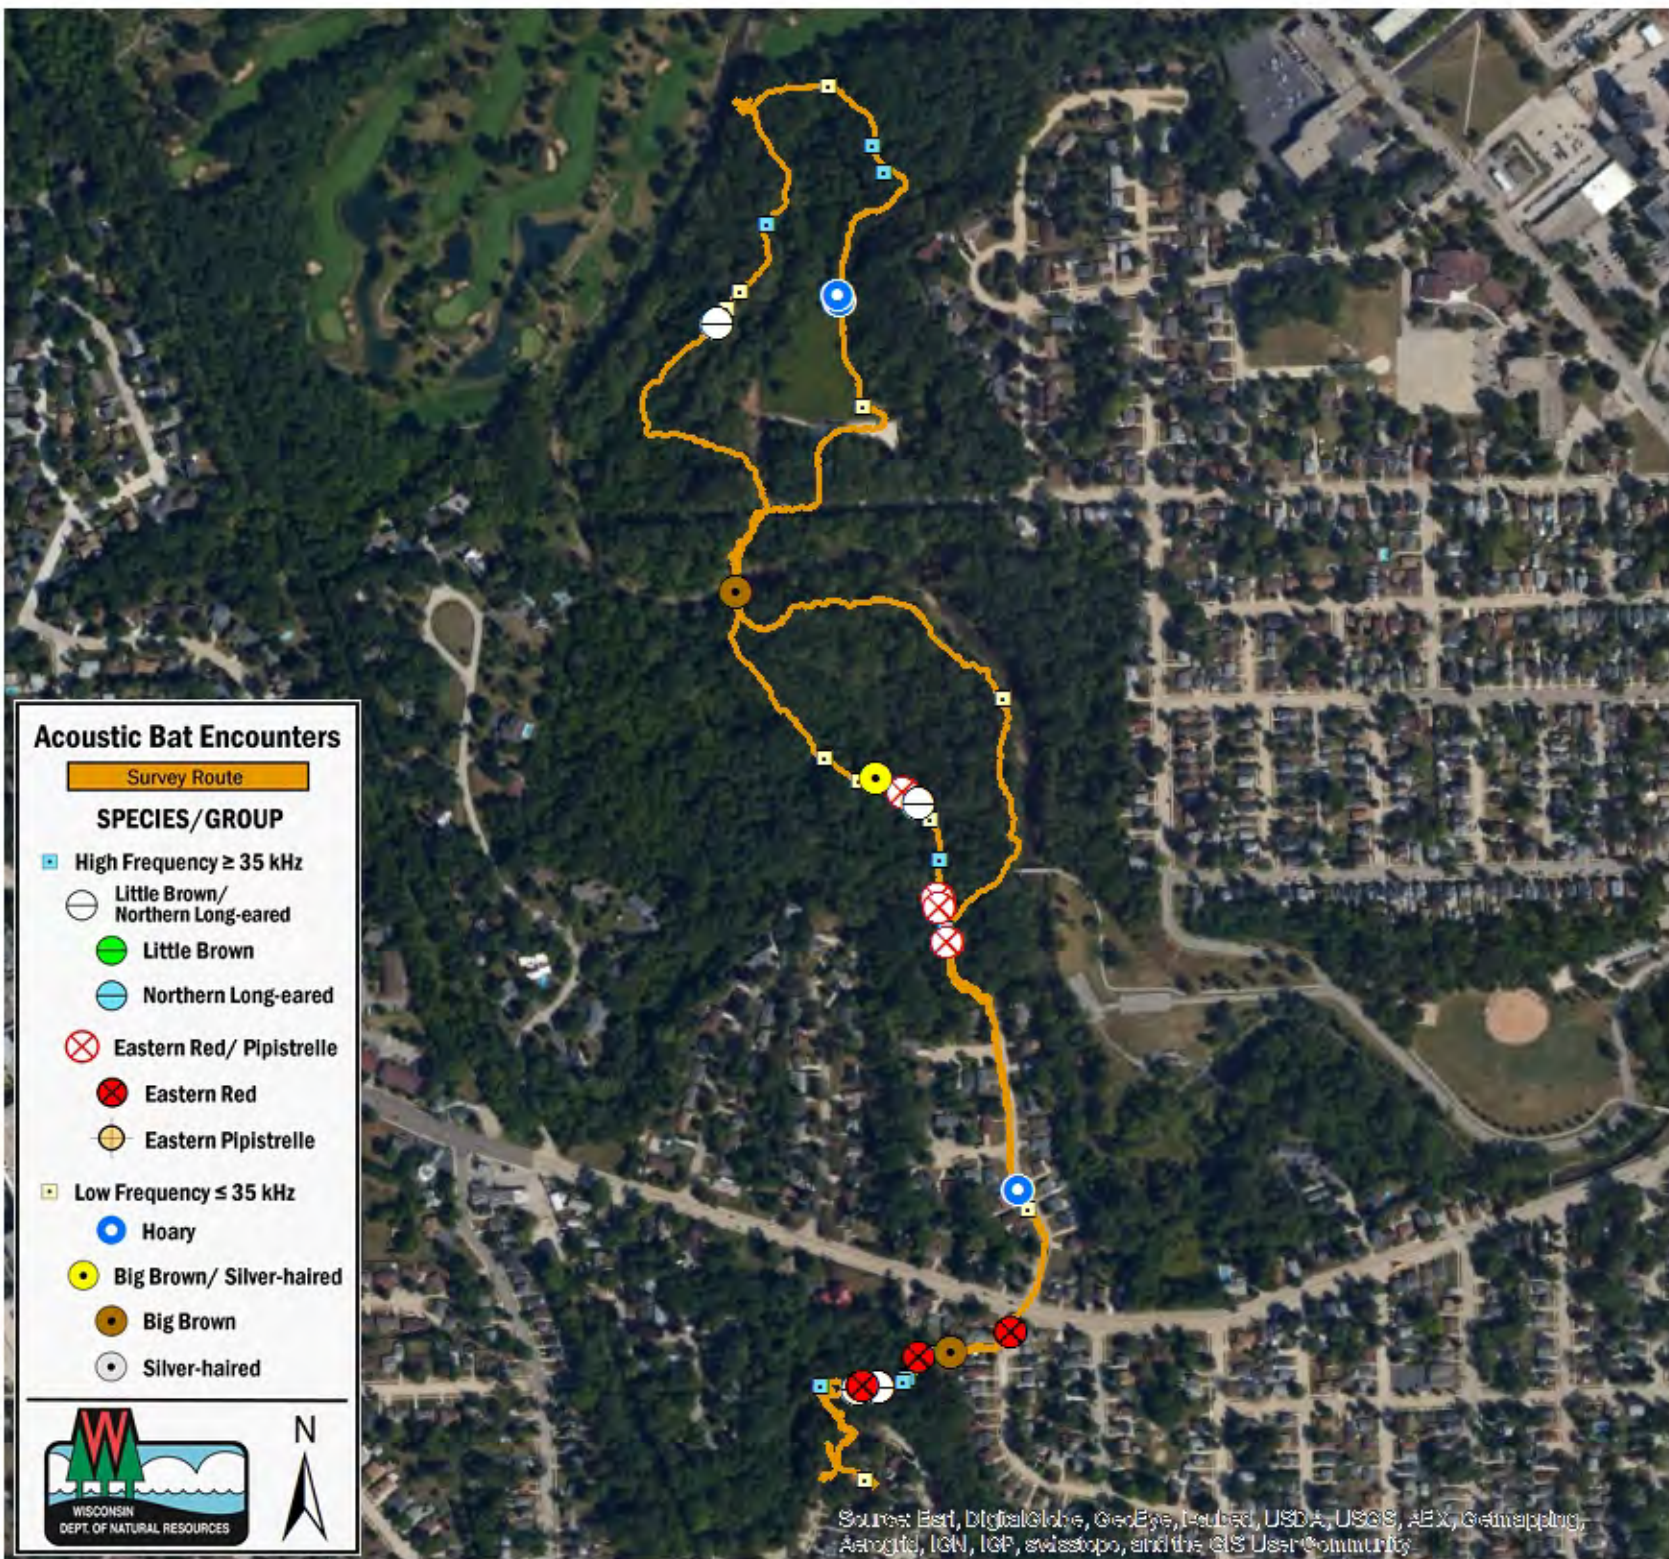

## SURVEY RESULTS

Racine County  
 Colonial Park  
 23 July 2015  
 RT 3407

Surveyors: J Hanisko  
 Route Length: 4.52 km  
 3 Species Encountered

### Time & Weather

Time (PM)	
9:04	10:23
Temperature (F)	
75.0	70.0
Relative Humidity (%)	
57.0	65.0
Wind (m/s)	
2.7	1.8

Notes: Racine, WI

### Acoustic Bat Encounters

- Survey Route**
- SPECIES/GROUP**
- High Frequency  $\geq 35$  kHz
    - Little Brown/ Northern Long-eared
    - Little Brown
    - Northern Long-eared
    - ⊗ Eastern Red/ Pipistrelle
    - ⊗ Eastern Red
    - Eastern Pipistrelle
  - Low Frequency  $\leq 35$  kHz
    - Hoary
    - Big Brown/ Silver-haired
    - Big Brown
    - Silver-haired

Source: Esri, DigitalGlobe, GeoEye, Earthstar, USDA, USGS, AeroGRID, IGN, IGP, swisstopo, and the GIS User Community