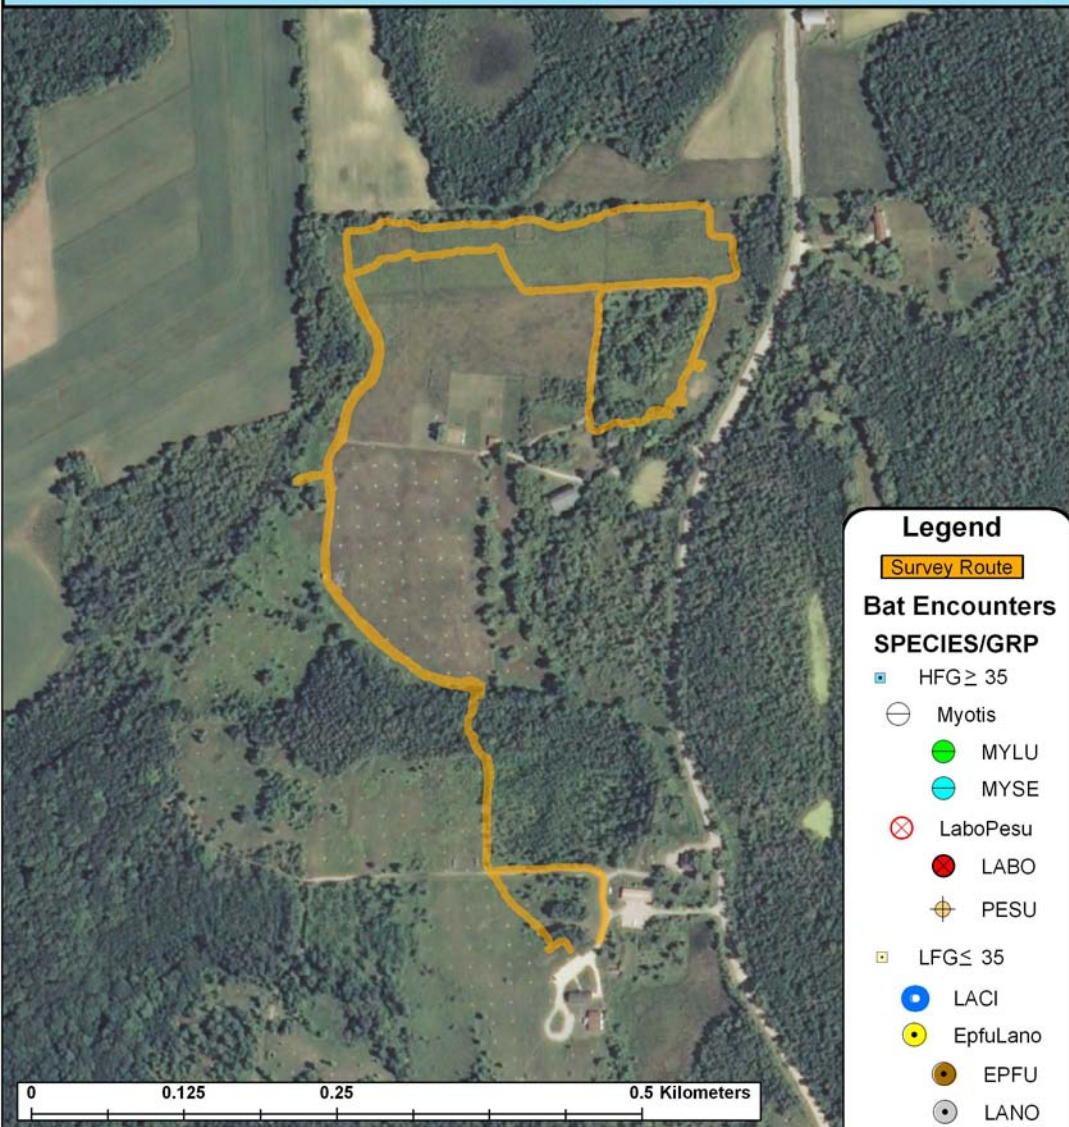

# Ozaukee County: UW-Milwaukee Field Station (RT 175)

### Legend

**Survey Route**

**Bat Encounters**

**SPECIES/GRP**

- HFG ≥ 35
- ⊖ Myotis
- MYLU
- MYSE
- ⊗ LaboPesu
- LABO
- ⊕ PESU
- LFG ≤ 35
- LACI
- EpfuLano
- EPFU
- LANO

**Date, Time, & Weather**  
 09 April 09  
 Sunset 7:28 PM

	Time (PM)	Temp (°F)	Relative Humidity	Wind Speed
START	8:05	41°	53%	2.1 m/s
END	9:10	37°	60%	2.6 m/s

Surveyor: Hasler Route Distance: 2.6 km

Notes: no bat encounters

WISCONSIN  
DEPT. OF NATURAL RESOURCES