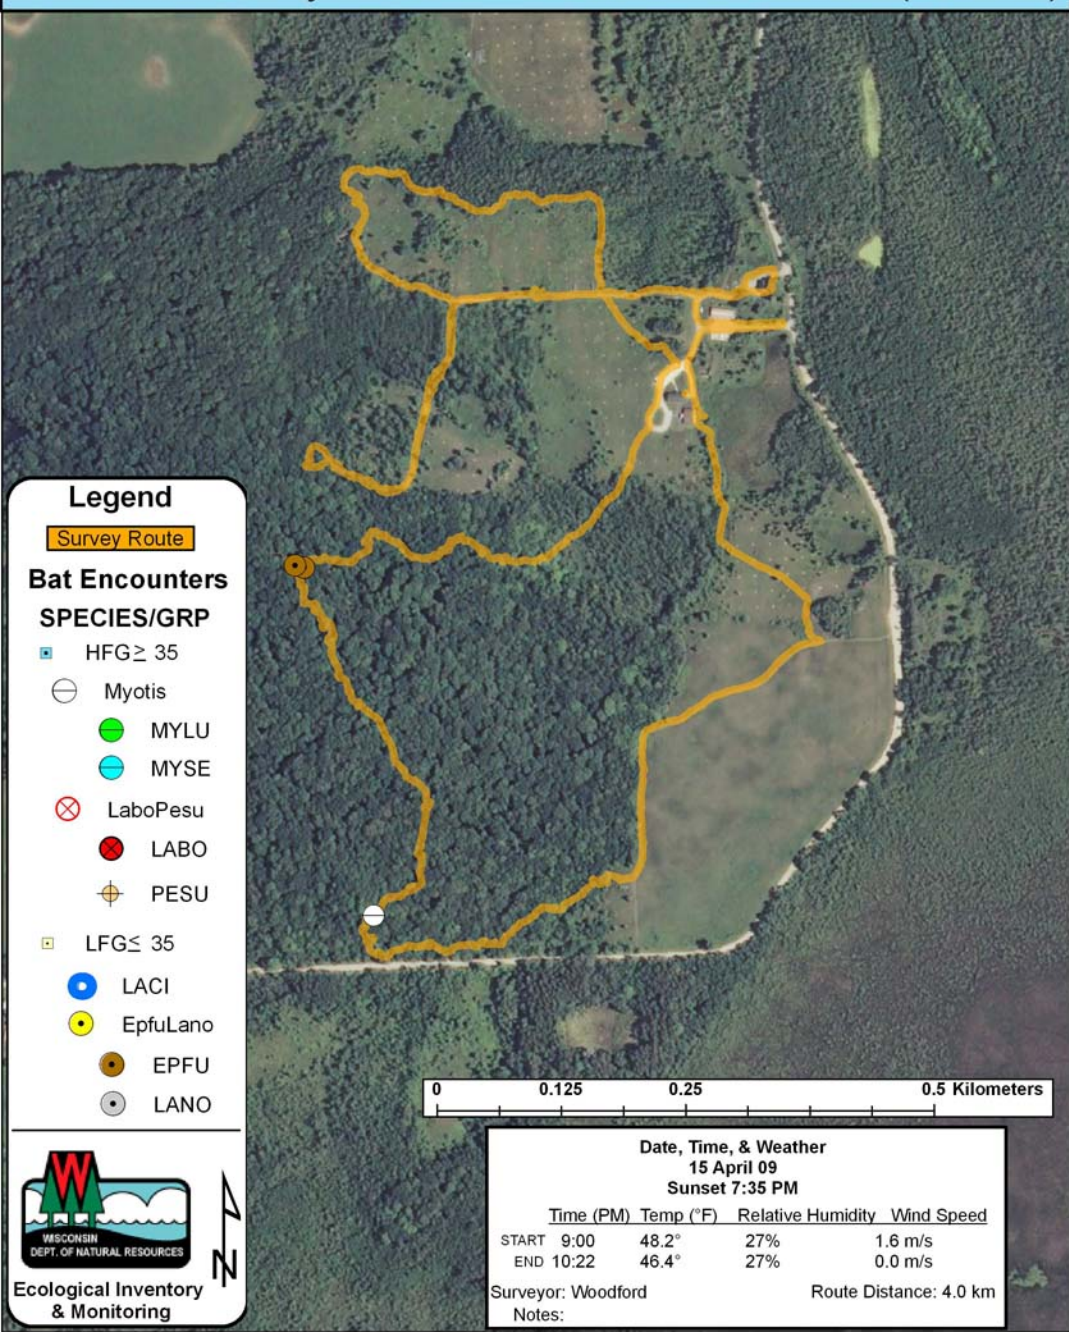

# Ozaukee County: UW-Milwaukee Field Station (RT 181)

## Legend

**Survey Route**

### Bat Encounters

#### SPECIES/GRP

- HFG ≥ 35
- ⊖ Myotis
- MYLU
- MYSE
- ⊗ LaboPesu
- LABO
- ⊕ PESU
- LFG ≤ 35
- LACI
- EpfuLano
- EPFU
- LANO

Ecological Inventory & Monitoring

Date, Time, & Weather				
15 April 09				
Sunset 7:35 PM				
	Time (PM)	Temp (°F)	Relative Humidity	Wind Speed
START	9:00	48.2°	27%	1.6 m/s
END	10:22	46.4°	27%	0.0 m/s
Surveyor: Woodford		Route Distance: 4.0 km		
Notes:				