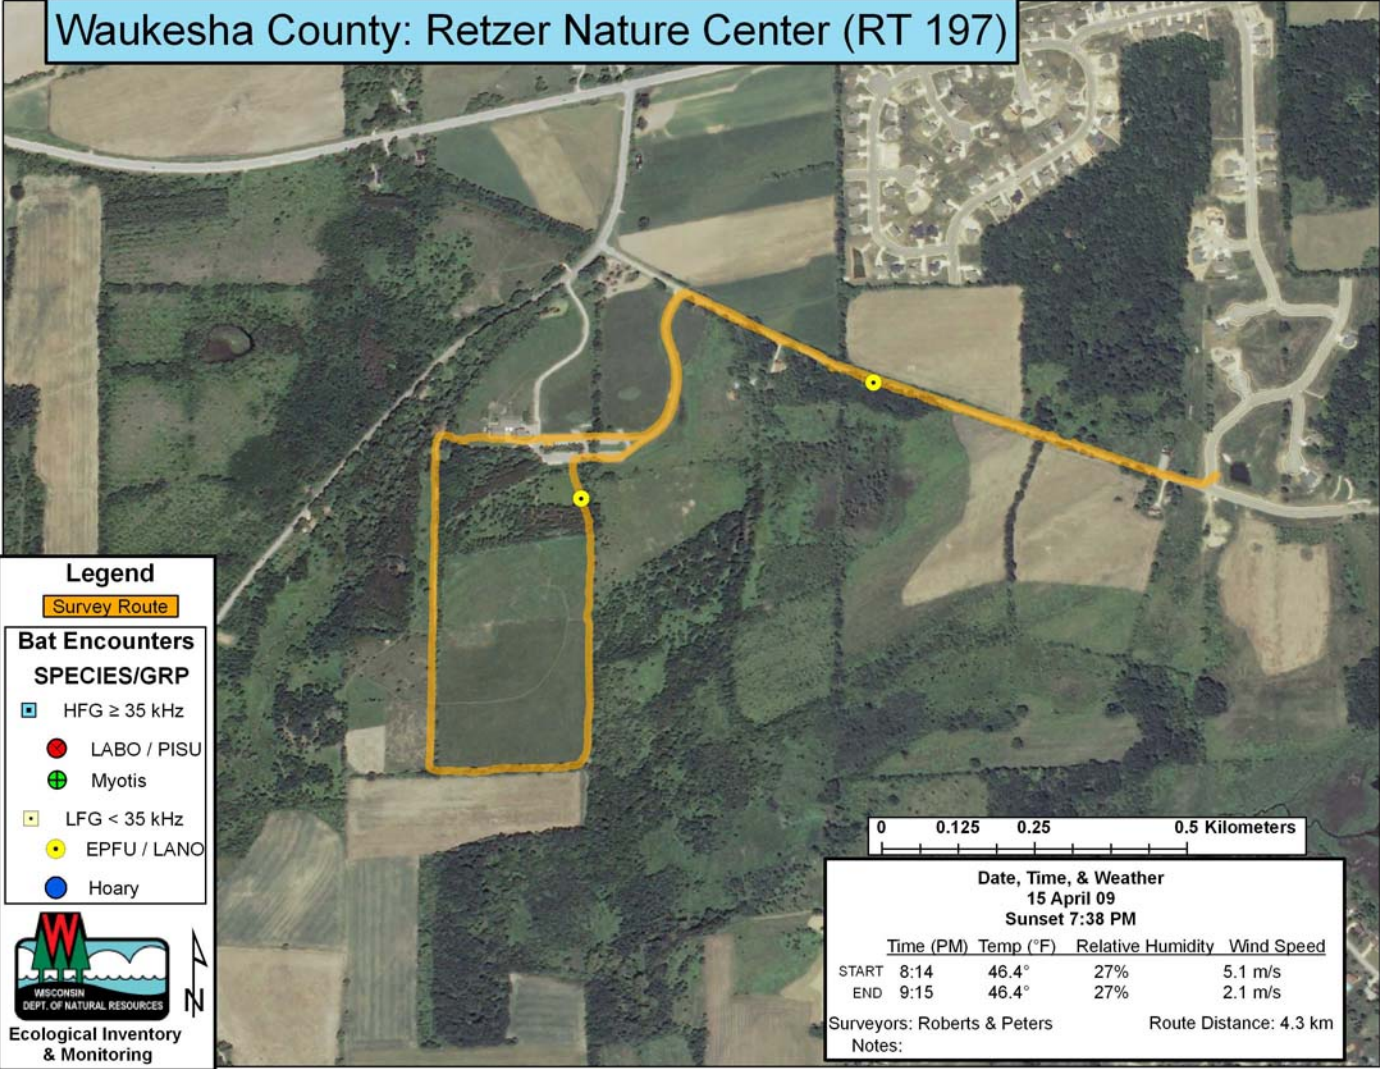

Waukesha County: Retzer Nature Center (RT 197)

Legend

Survey Route

Bat Encounters

SPECIES/GRP

- HFG ≥ 35 kHz
- LABO / PISU
- ⊕ Myotis
- LFG < 35 kHz
- EPFU / LANO
- Hoary

Ecological Inventory
& Monitoring

0 0.125 0.25 0.5 Kilometers

Date, Time, & Weather

15 April 09

Sunset 7:38 PM

	Time (PM)	Temp (°F)	Relative Humidity	Wind Speed
START	8:14	46.4°	27%	5.1 m/s
END	9:15	46.4°	27%	2.1 m/s

Surveyors: Roberts & Peters

Route Distance: 4.3 km