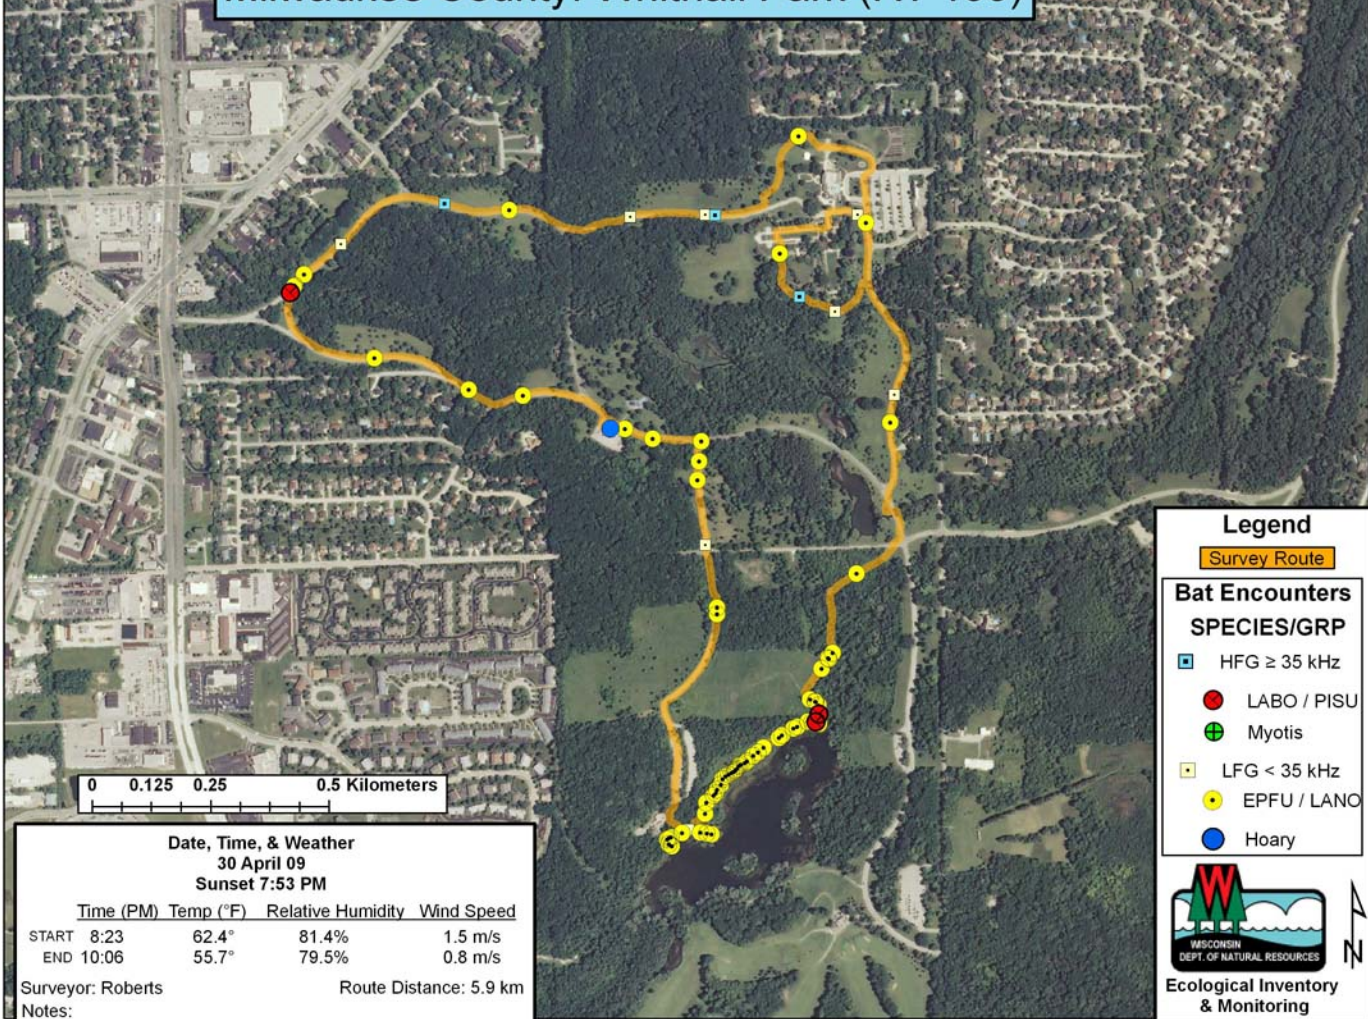

# Milwaukee County: Whitnall Park (RT 199)

**Date, Time, & Weather**  
30 April 09  
Sunset 7:53 PM

	<u>Time (PM)</u>	<u>Temp (°F)</u>	<u>Relative Humidity</u>	<u>Wind Speed</u>
START	8:23	62.4°	81.4%	1.5 m/s
END	10:06	55.7°	79.5%	0.8 m/s

Surveyor: Roberts  
Notes:

Route Distance: 5.9 km

## Legend

Survey Route