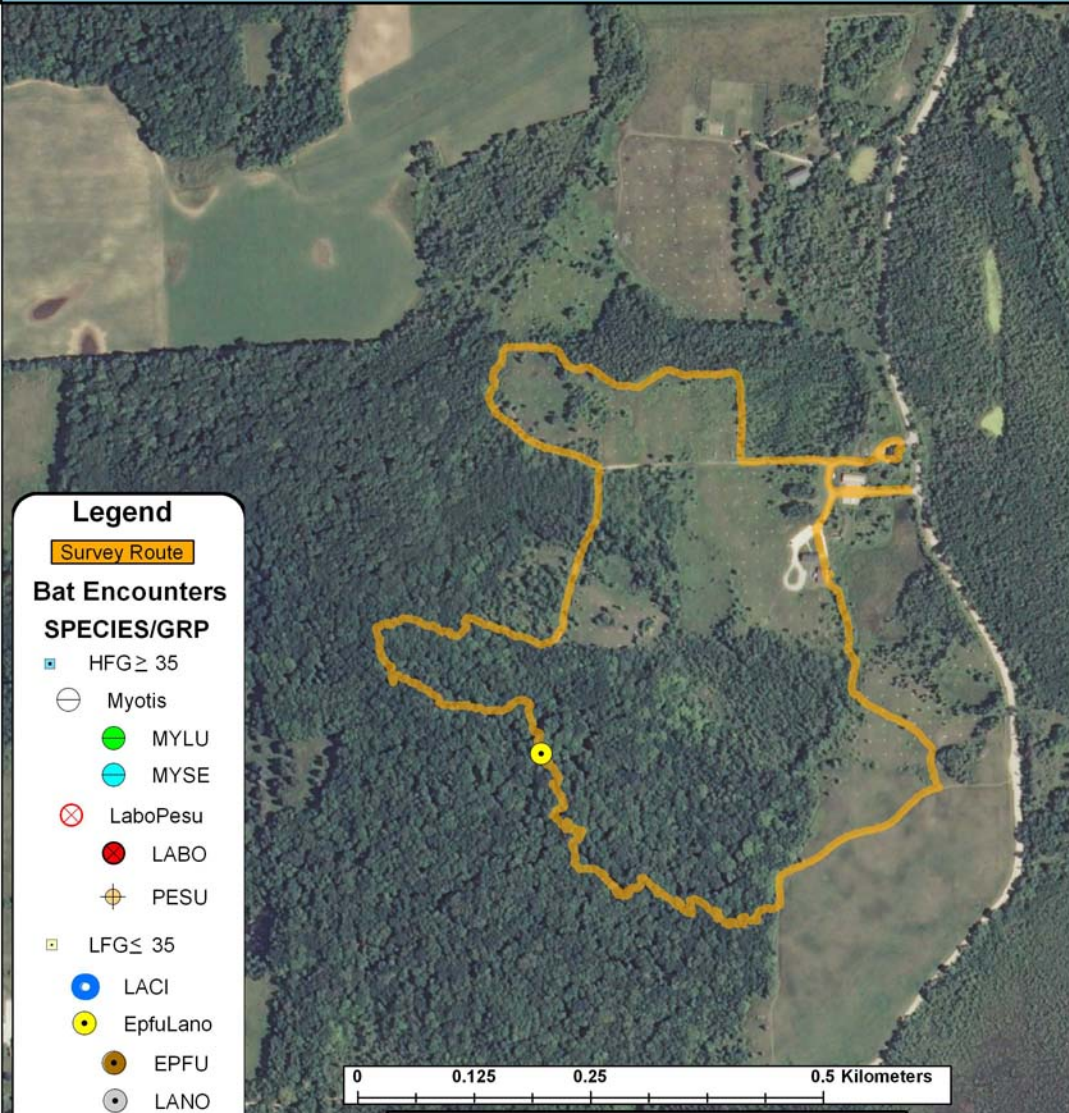

Ozaukee County: UW-Milwaukee Field Station (RT 208)

Legend

Survey Route

Bat Encounters

SPECIES/GRP

- HFG ≥ 35
- ⊖ Myotis
- MYLU
- MYSE
- ⊗ LaboPesu
- LABO
- ⊕ PESU
- LFG ≤ 35
- LACI
- EpfuLano
- EPFU
- LANO

Ecological Inventory & Monitoring

Date, Time, & Weather
03 May 09
Sunset 7:55 PM

	Time (PM)	Temp (°F)	Relative Humidity	Wind Speed
START	9:42	51.8°	47%	0.0 m/s
END	10:42	48.2°	62%	0.0 m/s

Surveyor: Woodford Route Distance: 2.7 km
Notes: