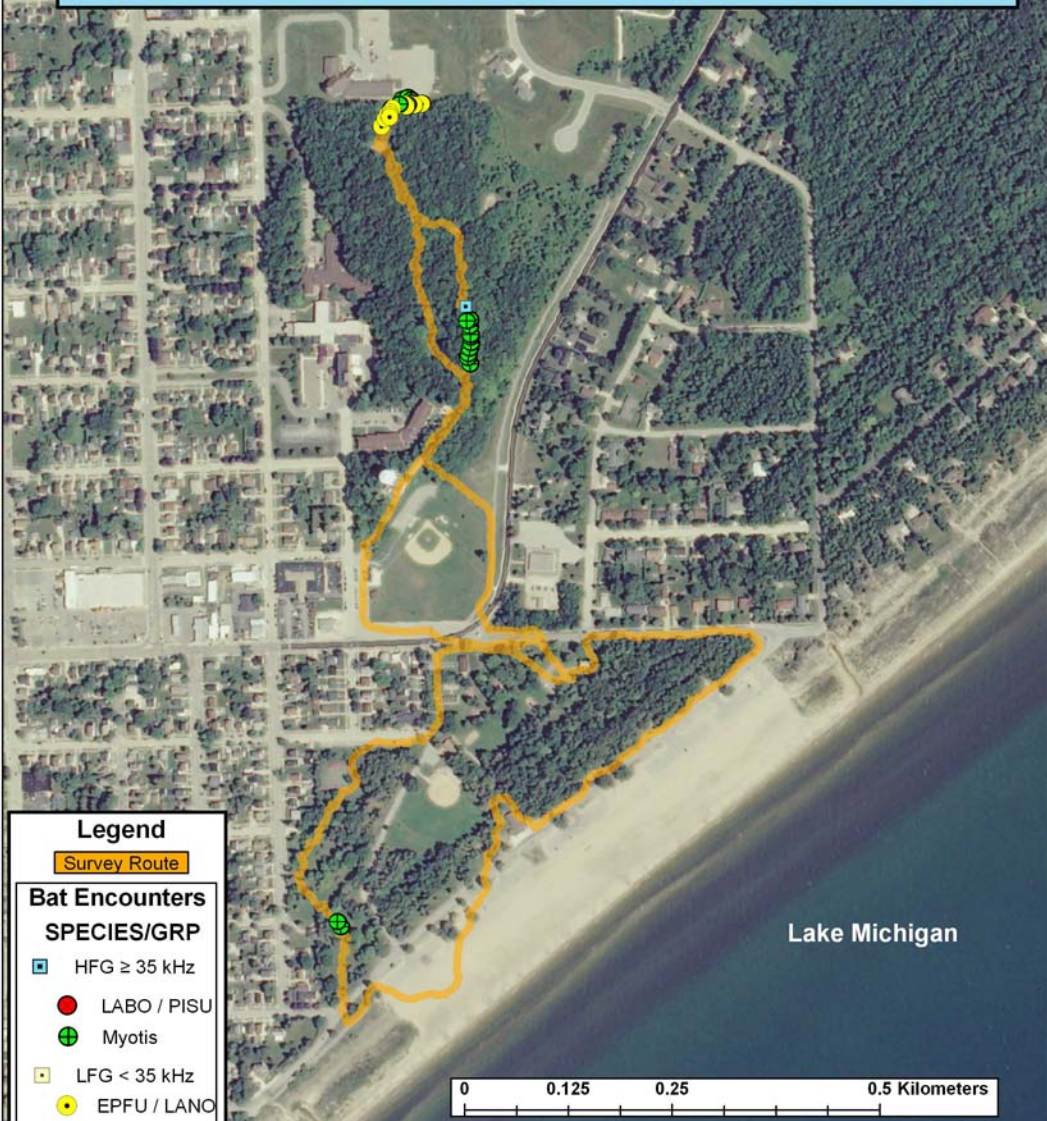

Manitowoc County: Nashotah Park/Picnic Hill Park (RT 237)

Legend

Survey Route

Bat Encounters

SPECIES/GRP

- HFG \geq 35 kHz
- LABO / PISU
- ⊕ Myotis
- LFG < 35 kHz
- EPFU / LANO
- Hoary

Ecological Inventory
& Monitoring

Lake Michigan

Date, Time, & Weather

17 May 09

Sunset 8:45 PM

	Time (PM)	Temp (°F)	Relative Humidity	Wind Speed
START	8:46	48.2°	46.0%	4.1 m/s
END	10:20	46.4°	50.0%	3.6 m/s

Surveyors: Schema, Sheffer

Route Distance: 3.8 km

Notes: