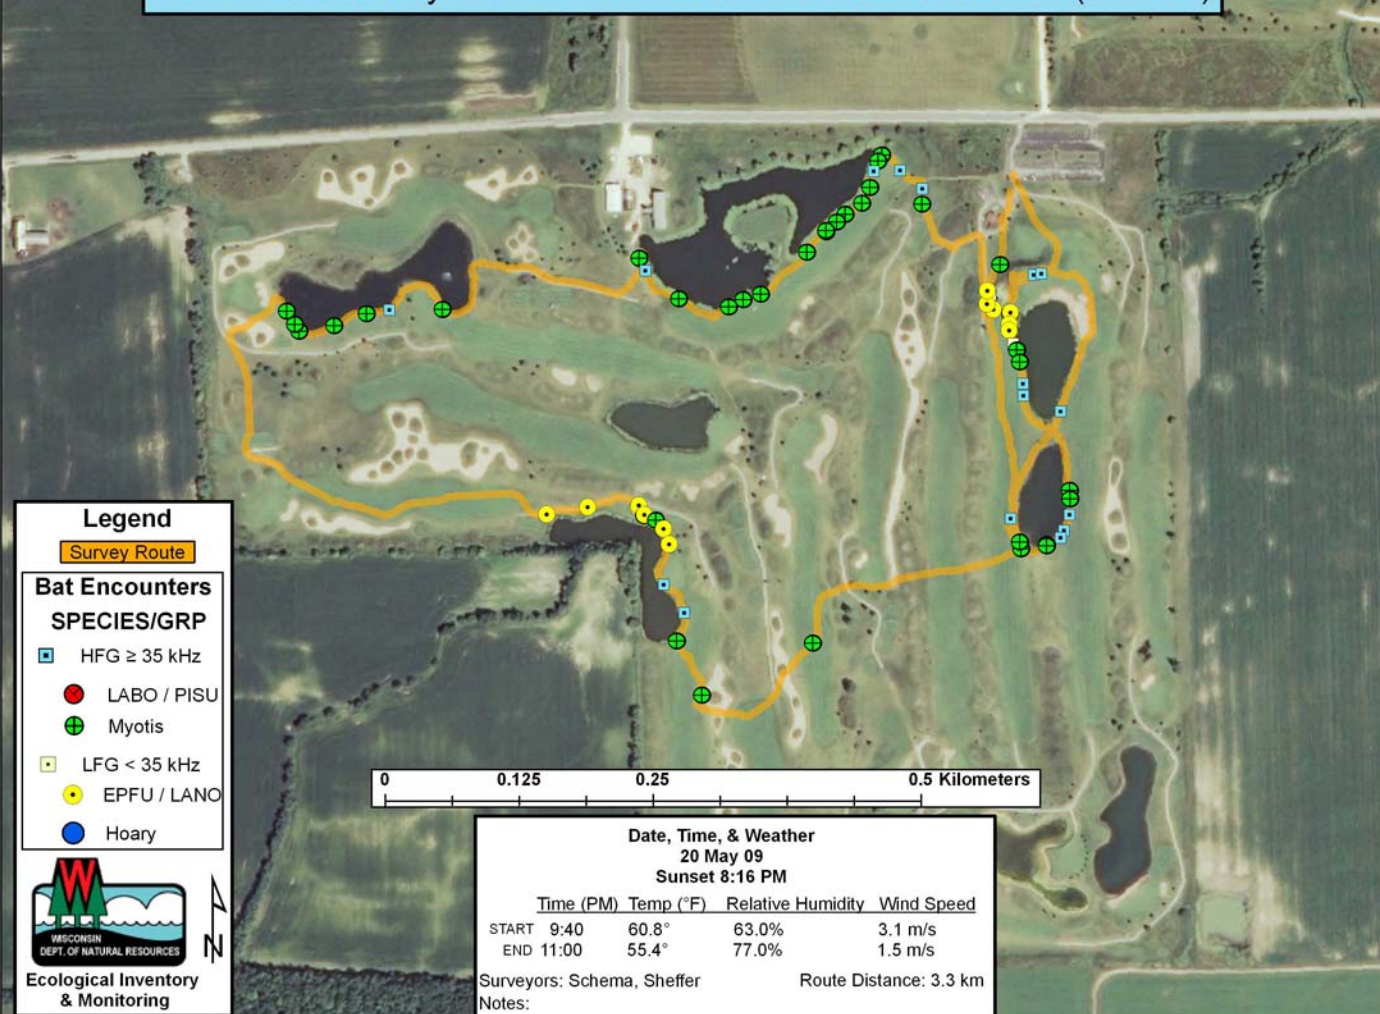

Manitowoc County: Fox Hills Golf Course/National Course (RT 244)

Legend

Survey Route

Bat Encounters SPECIES/GRP

- HFG \geq 35 kHz
- LABO / PISU
- Myotis
- LFG < 35 kHz
- EPFU / LANO
- Hoary

Ecological Inventory
& Monitoring

Date, Time, & Weather
20 May 09
Sunset 8:16 PM

	Time (PM)	Temp (°F)	Relative Humidity	Wind Speed
START	9:40	60.8°	63.0%	3.1 m/s
END	11:00	55.4°	77.0%	1.5 m/s

Surveyors: Schema, Sheffer Route Distance: 3.3 km
Notes: