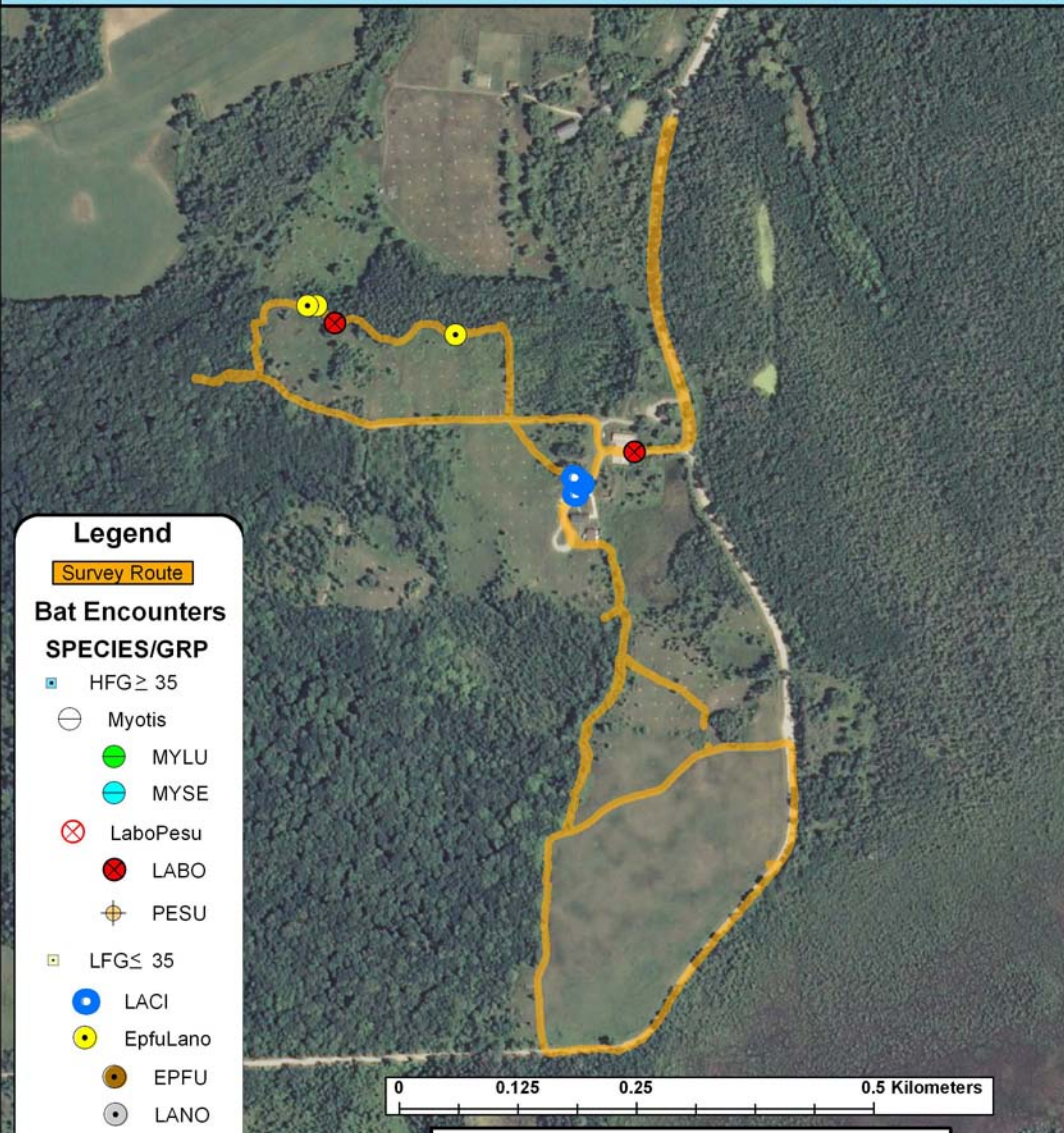

Ozaukee County: UW-Milwaukee Field Station (RT 254)

Legend

Survey Route

Bat Encounters

SPECIES/GRP

HFG \geq 35

Myotis

MYLU

LANO

Ecological Inventory
& Monitoring

Date, Time, & Weather

29 May 09

Sunset 8:23 PM

	Time (PM)	Temp (°F)	Relative Humidity	Wind Speed
START	8:55	55.4°	63%	0.0 m/s
END	9:55	53.6°	67%	0.0 m/s

Surveyor: Hasler

Route Distance: 4.0 km

Notes: