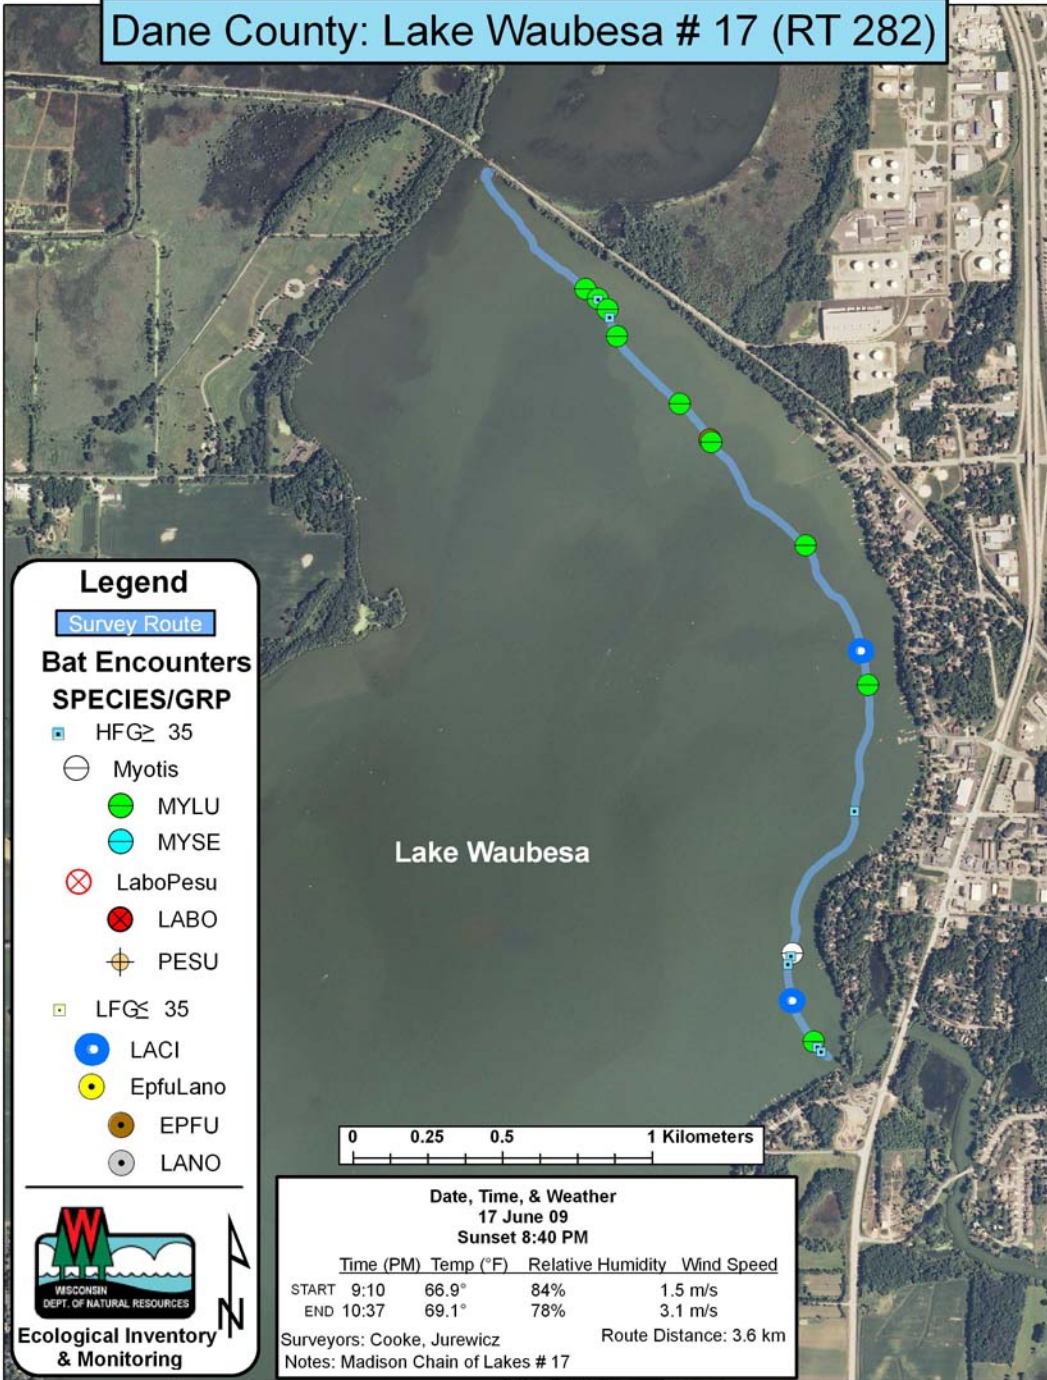

Dane County: Lake Waubesa # 17 (RT 282)

Legend

Survey Route

Bat Encounters

SPECIES/GRP

- HFG ≥ 35
- Myotis
- MYLU
- MYSE
- ⊗ LaboPesu
- LABO
- ⊕ PESU
- LFG ≤ 35
- LACI
- EpfuLano
- EPFU
- LANO

Lake Waubesa

Date, Time, & Weather

17 June 09

Sunset 8:40 PM

Time (PM)	Temp (°F)	Relative Humidity	Wind Speed
START 9:10	66.9°	84%	1.5 m/s
END 10:37	69.1°	78%	3.1 m/s

Surveyors: Cooke, Jurewicz

Route Distance: 3.6 km

Notes: Madison Chain of Lakes # 17