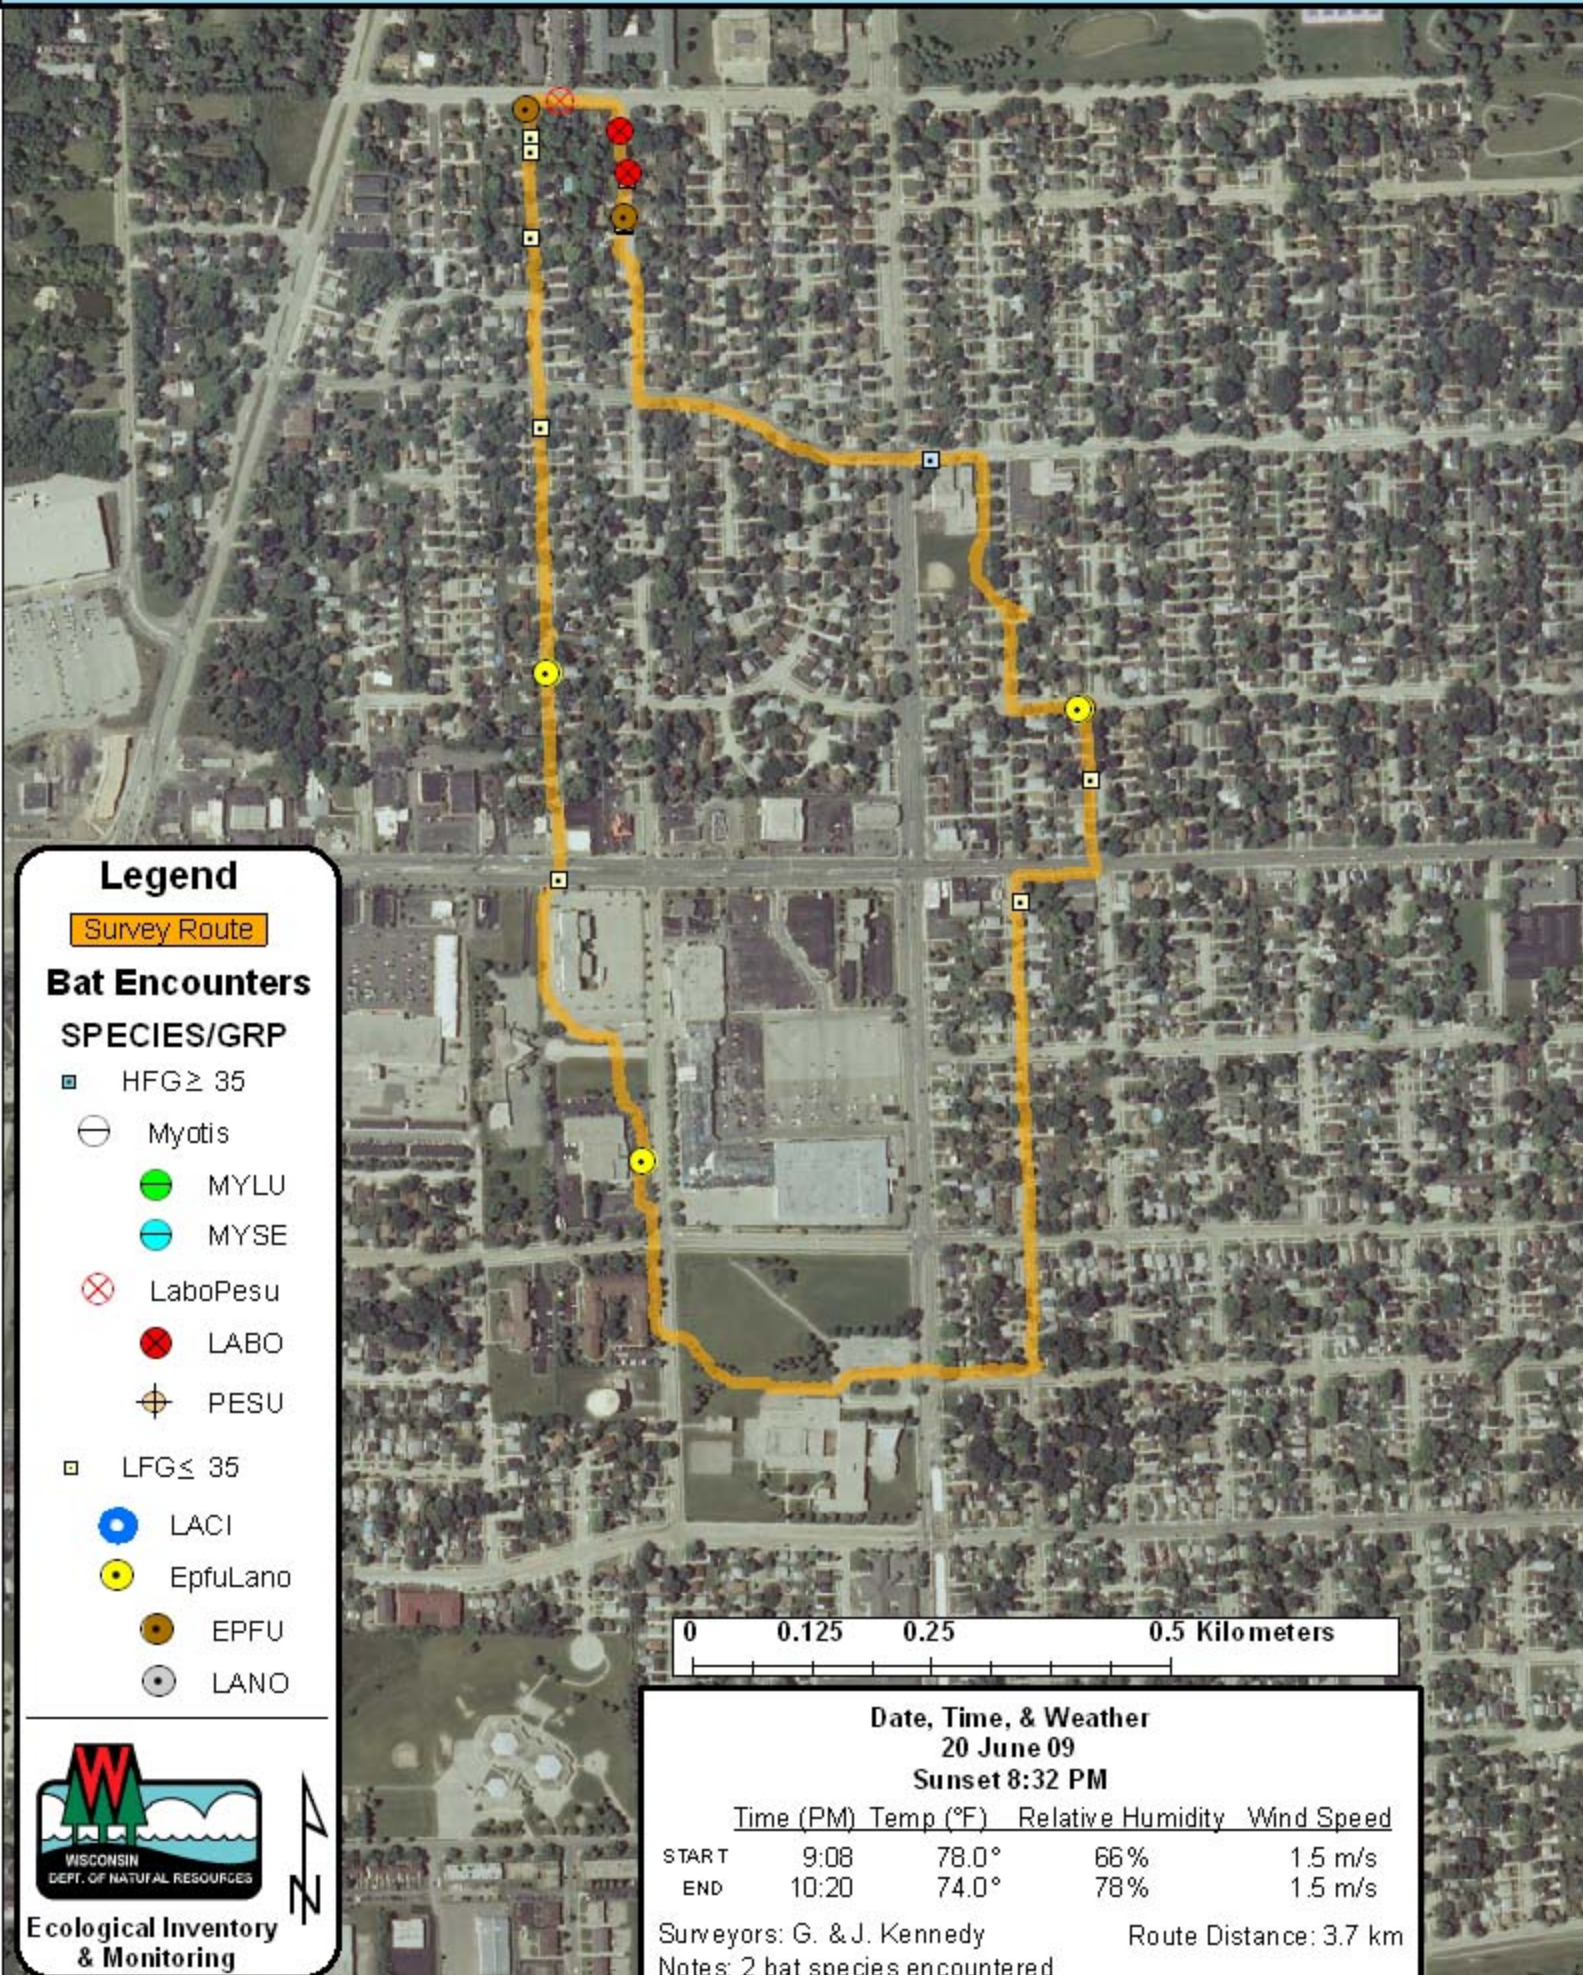

Racine County: West Racine/Starbuck School (RT 291)

Legend

Survey Route

Bat Encounters

SPECIES/GRP

▣ HFG ≥ 35

⊖ Myotis

● MYLU

● LANO

Ecological Inventory
& Monitoring

0 0.125 0.25 0.5 Kilometers

Date, Time, & Weather

20 June 09

Sunset 8:32 PM

	Time (PM)	Temp (°F)	Relative Humidity	Wind Speed
START	9:08	78.0°	66%	1.5 m/s
END	10:20	74.0°	78%	1.5 m/s

Surveyors: G. & J. Kennedy

Route Distance: 3.7 km

Notes: 2 bat species encountered