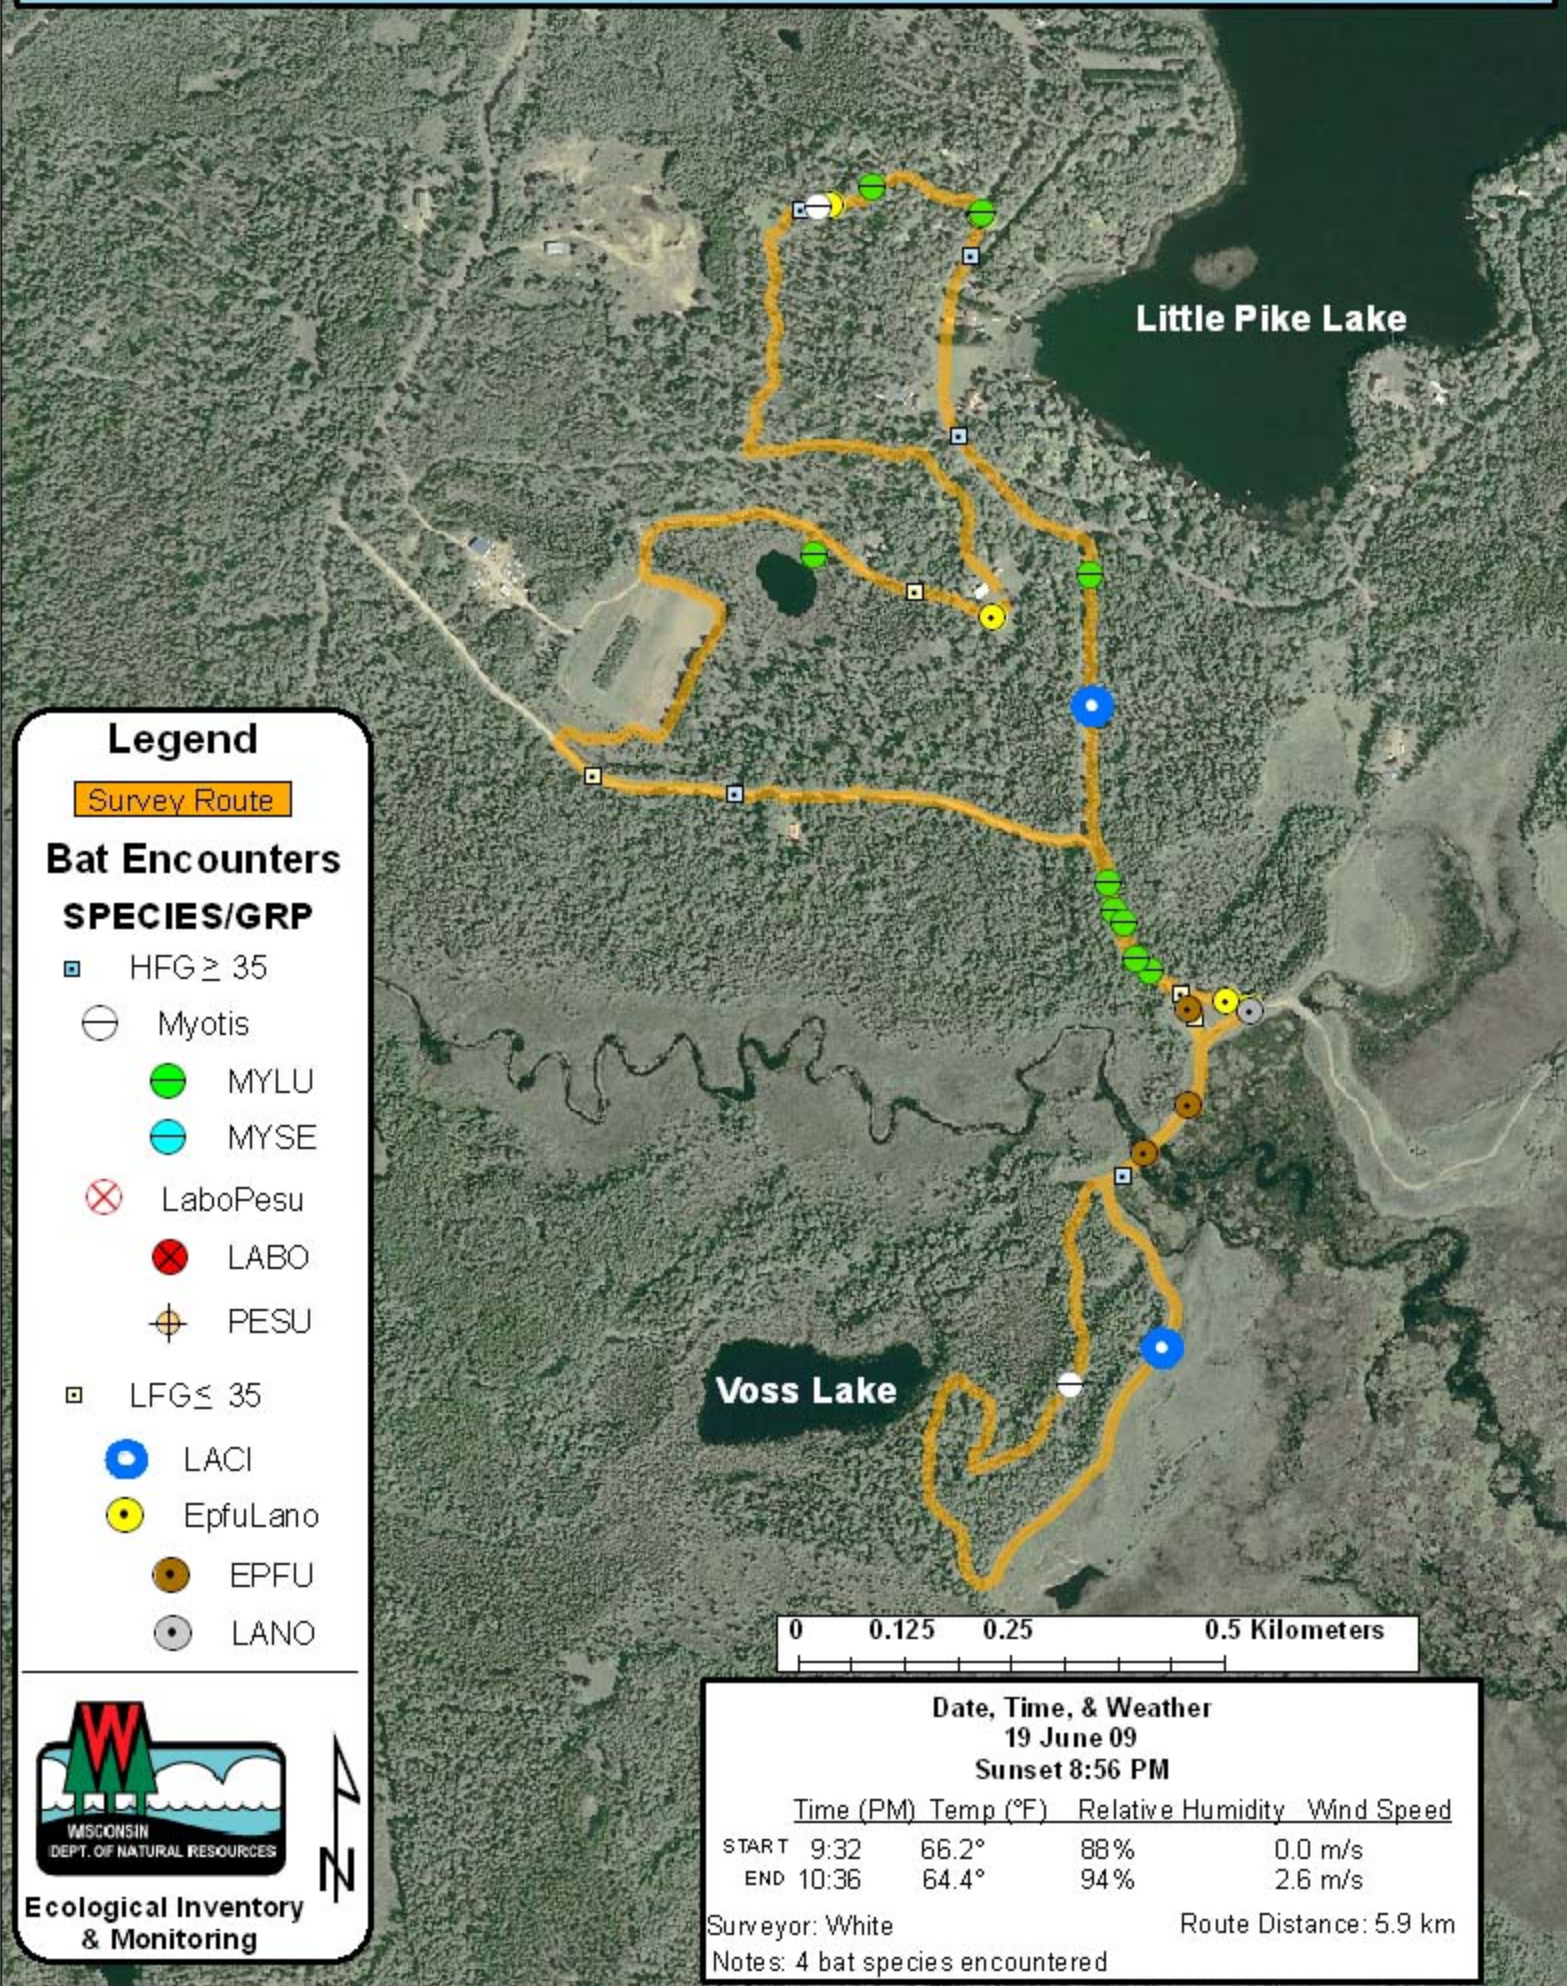

Iron County: White Property/Little Turtle Flowage (RT 292)

Little Pike Lake

Voss Lake

Legend

Survey Route

Bat Encounters

SPECIES/GRP

- ▣ HFG ≥ 35
- ⊖ Myotis
- MYLU
- MYSE
- ⊗ LaboPesu
- ⊗ LABO
- ⊕ PESU
- ▣ LFG ≤ 35
- LACI
- EpfuLano
- EPFU
- LANO

Date, Time, & Weather

19 June 09

Sunset 8:56 PM

	Time (PM)	Temp (°F)	Relative Humidity	Wind Speed
START	9:32	66.2°	88%	0.0 m/s
END	10:36	64.4°	94%	2.6 m/s

Surveyor: White

Route Distance: 5.9 km

Notes: 4 bat species encountered