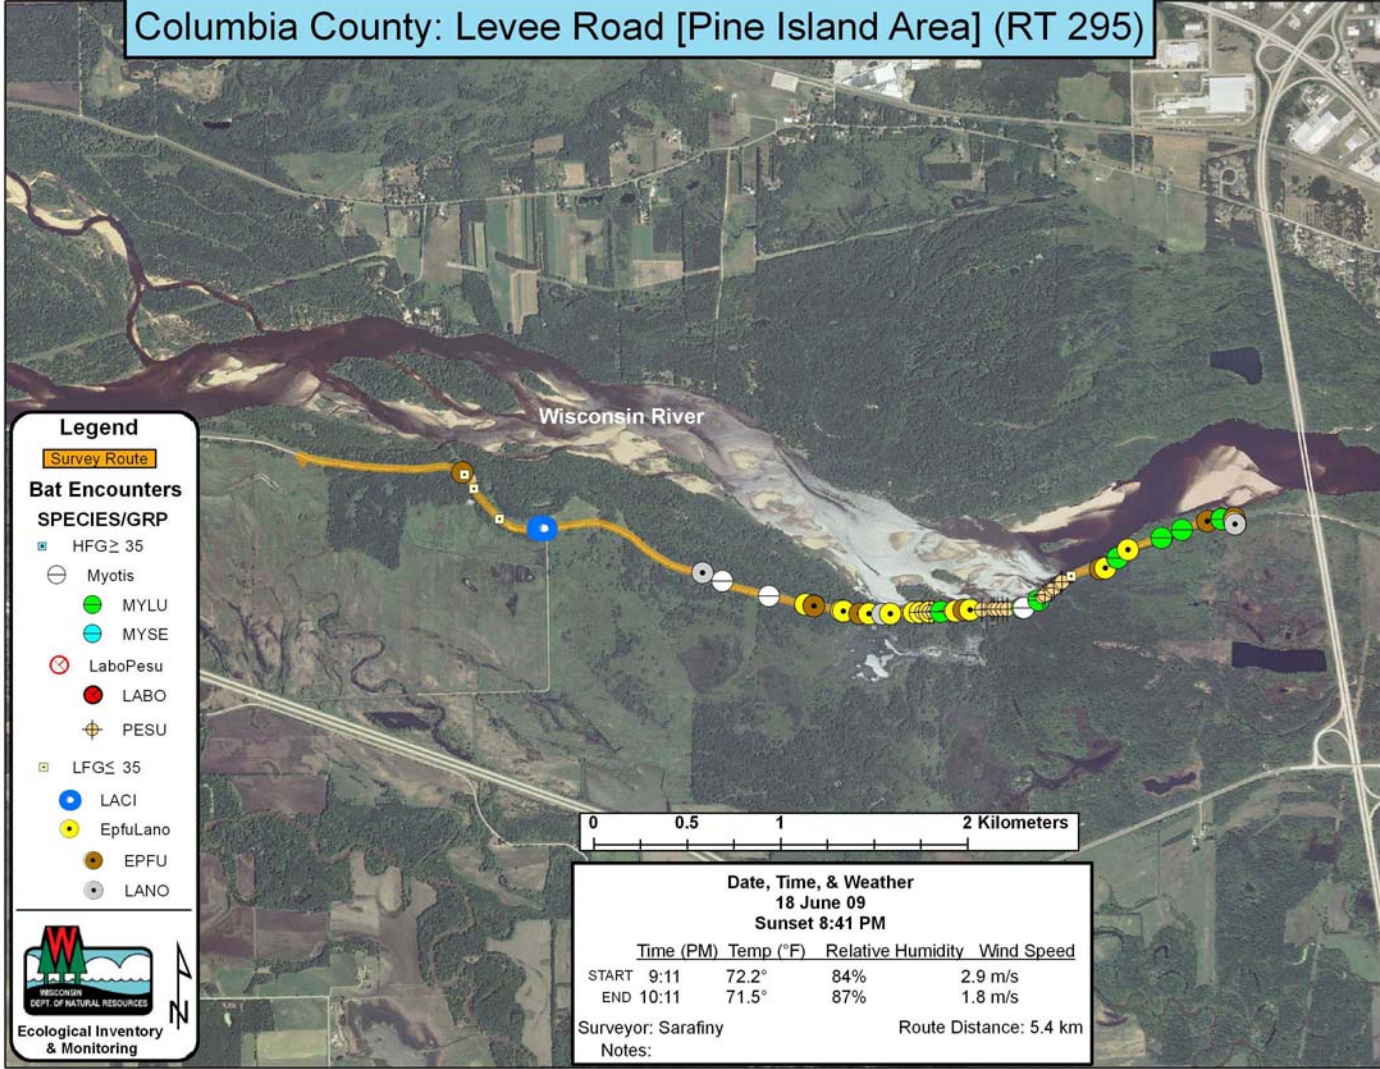

Columbia County: Levee Road [Pine Island Area] (RT 295)

Legend

Survey Route

Bat Encounters

SPECIES/GRP

- HFG ≥ 35
- ⊖ Myotis
- MYLU
- MYSE
- ⊗ LaboPesu
- LABO
- ⊕ PESU
- LFG ≤ 35
- LACI
- EpfuLano
- EPFU
- LANO

Surveyor: Sarafiny
Notes:

Route Distance: 5.4 km