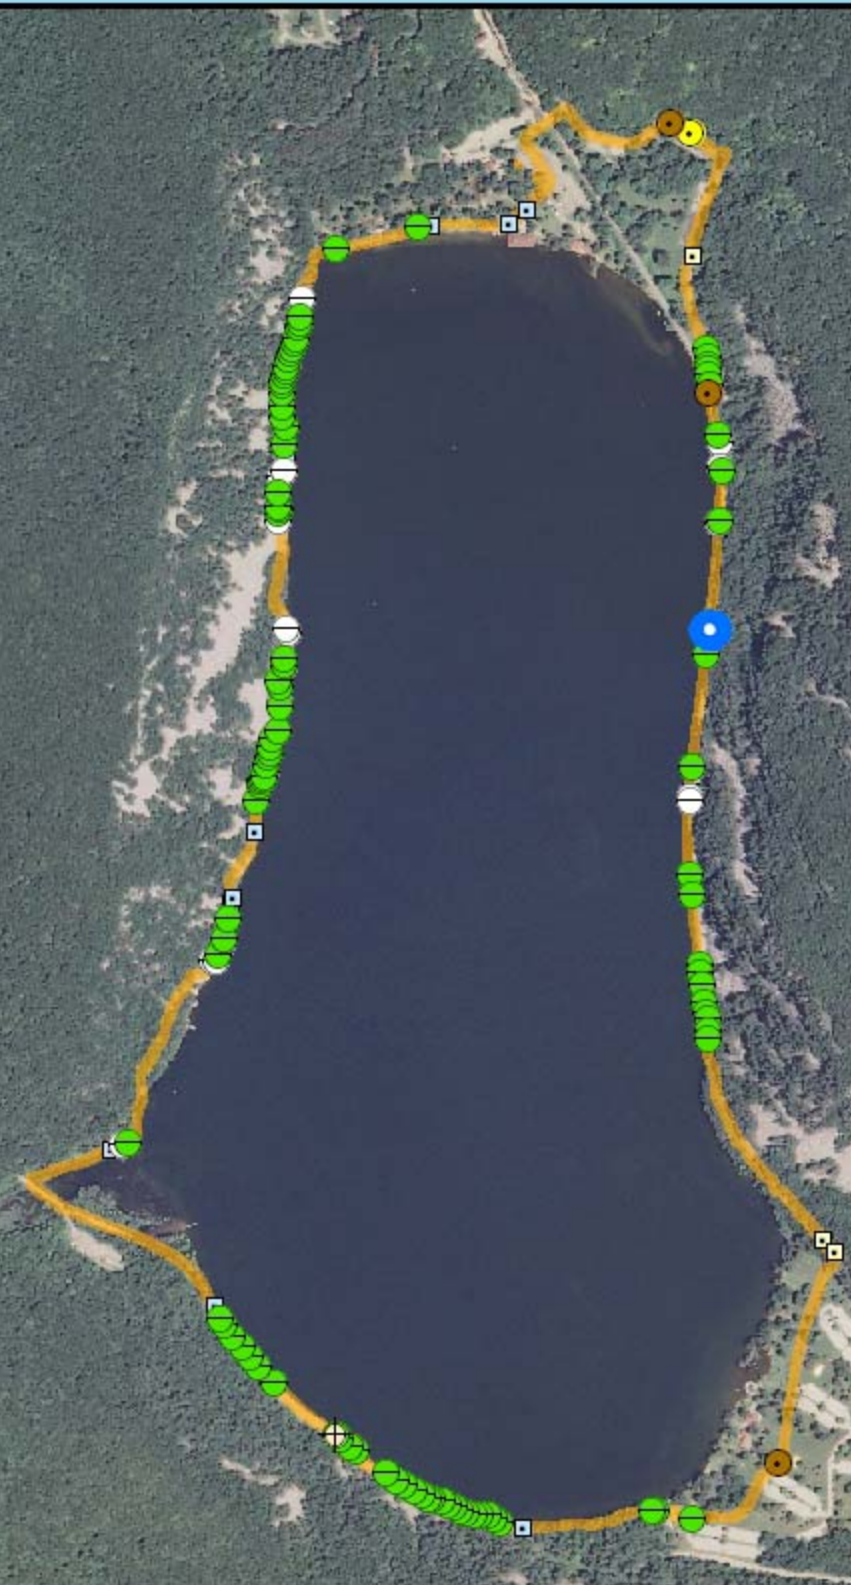

Sauk County: Devil's Lake State Park (RT 299)

Legend

Survey Route

Bat Encounters

SPECIES/GRP

- ▣ HFG ≥ 35
- ⊖ Myotis
- MYLU
- MYSE
- ⊗ LaboPesu
- LABO
- ⊕ PESU
- ▣ LFG ≤ 35
- LACI
- EpfuLano
- EPFU
- LANO

Ecological Inventory & Monitoring

Date, Time, & Weather
 20 June 09
 Sunset 8:43 PM

	Time (PM)	Temp (°F)	Relative Humidity	Wind Speed
START	9:42	72.1°	77%	0.0 m/s
END	11:07	69.3°	82%	0.0 m/s

Surveyors: J. & E. Huebschman Route Distance: 6.4 km
 Notes: 4 bat species encountered