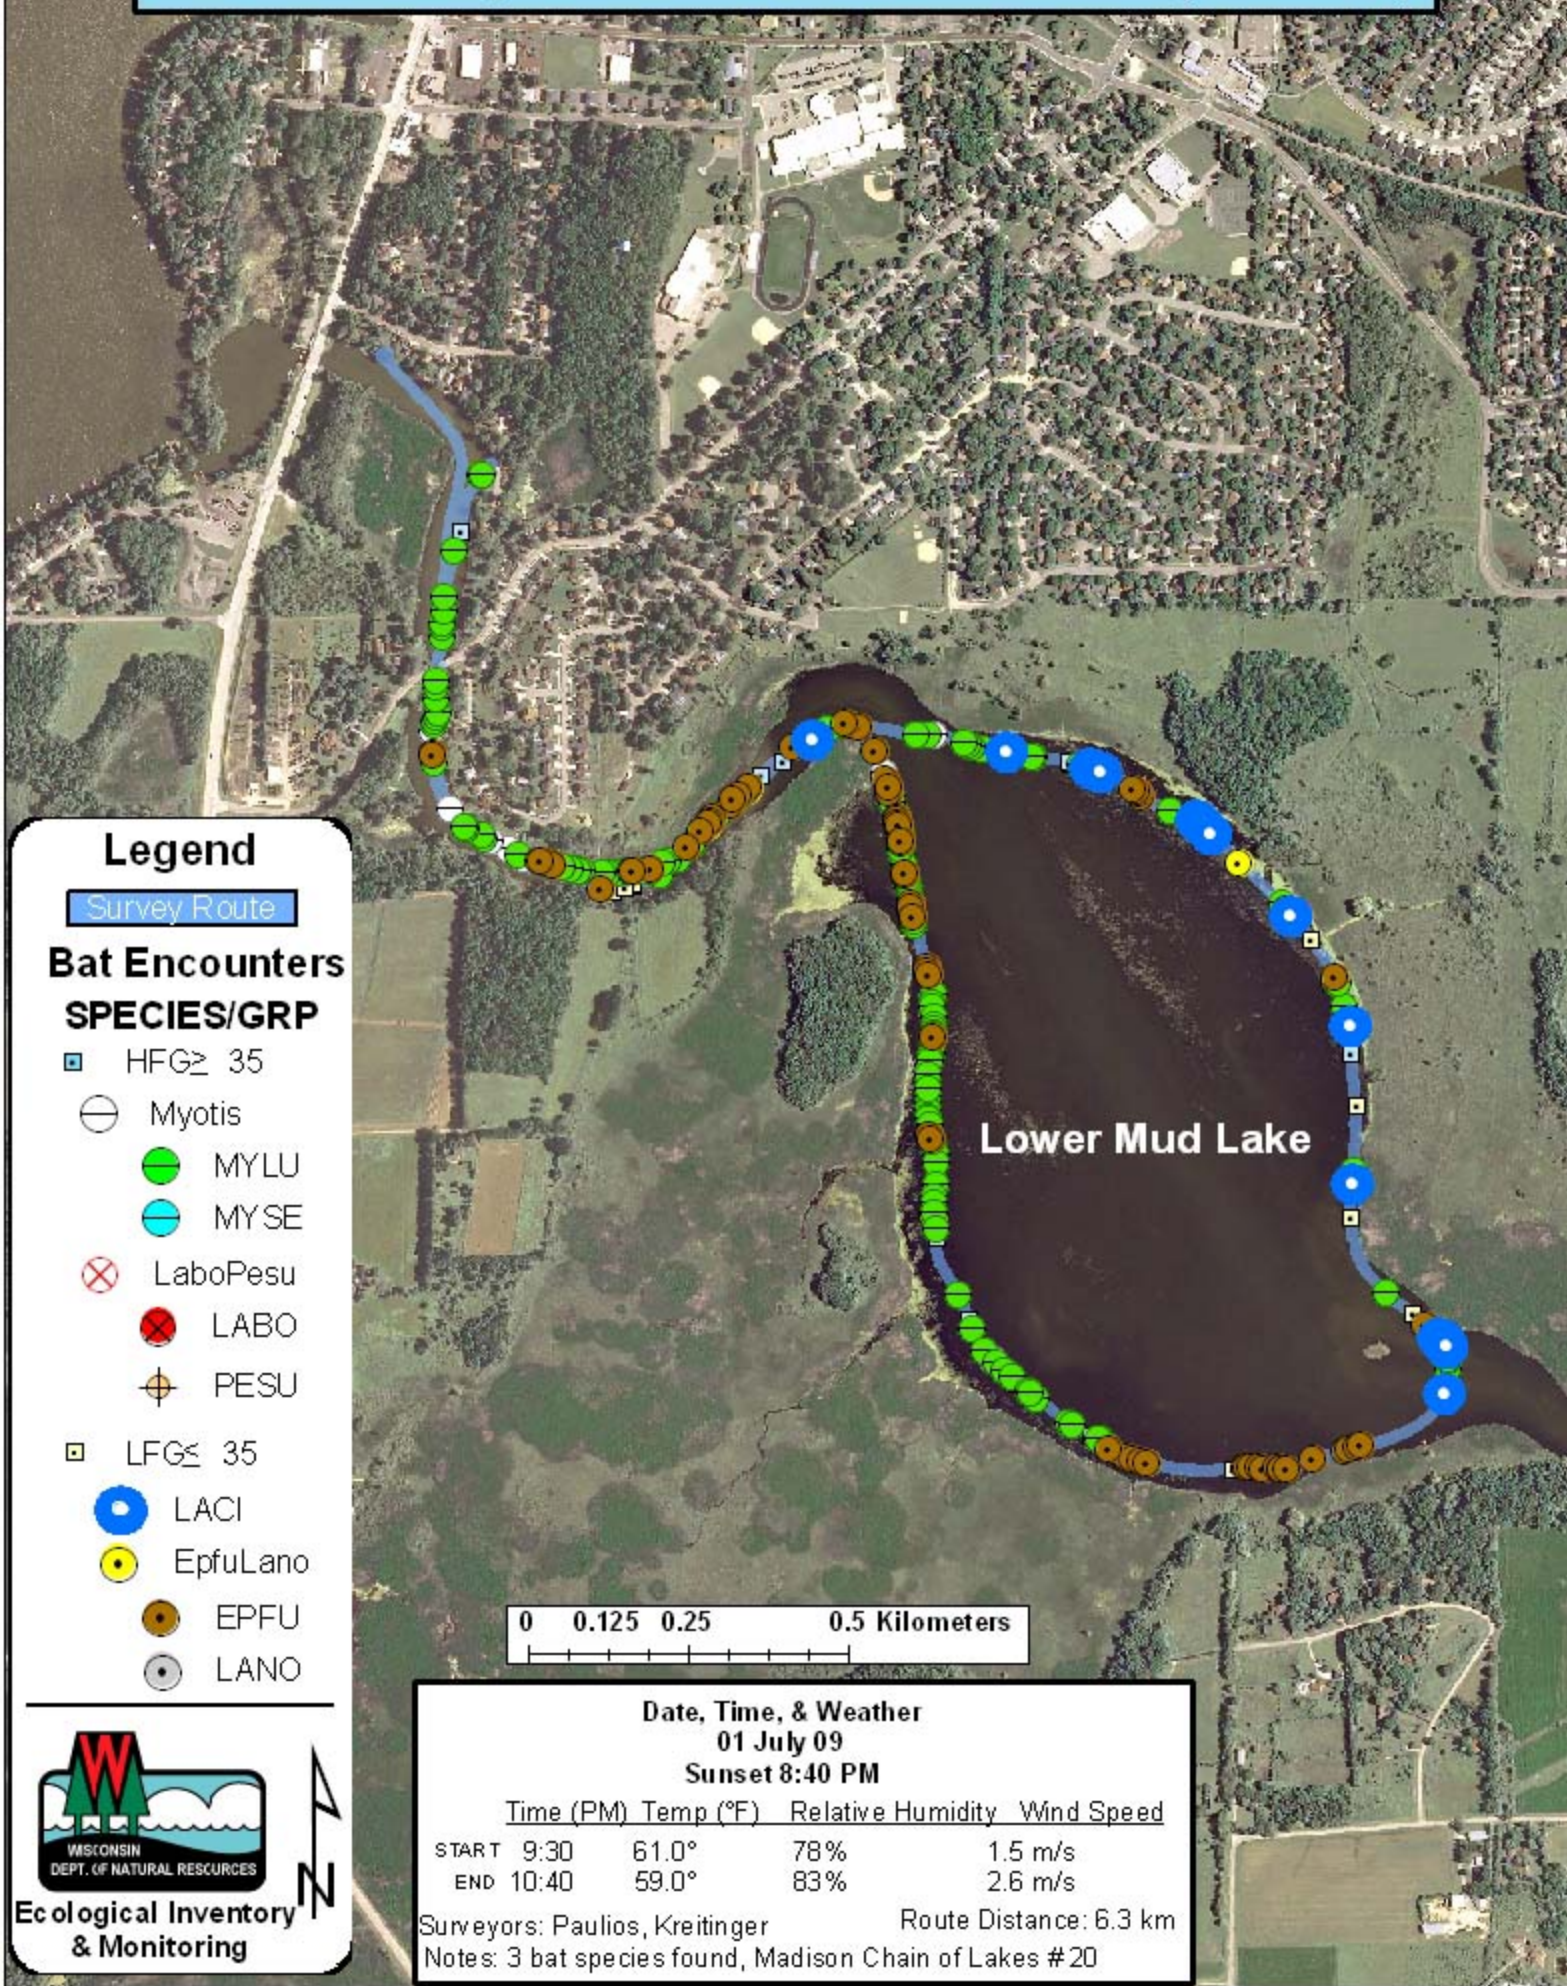

Dane County: Lower Mud Lake #20 (RT 320)

Legend

Survey Route

Bat Encounters

SPECIES/GRP

▣ HFG ≥ 35

⊖ Myotis

● MYLU

● LANO

0 0.125 0.25 0.5 Kilometers

Date, Time, & Weather

01 July 09

Sunset 8:40 PM

	Time (PM)	Temp (°F)	Relative Humidity	Wind Speed
START	9:30	61.0°	78%	1.5 m/s
END	10:40	59.0°	83%	2.6 m/s

Surveyors: Paulios, Kreitinger

Route Distance: 6.3 km

Notes: 3 bat species found, Madison Chain of Lakes #20

Ecological Inventory
& Monitoring