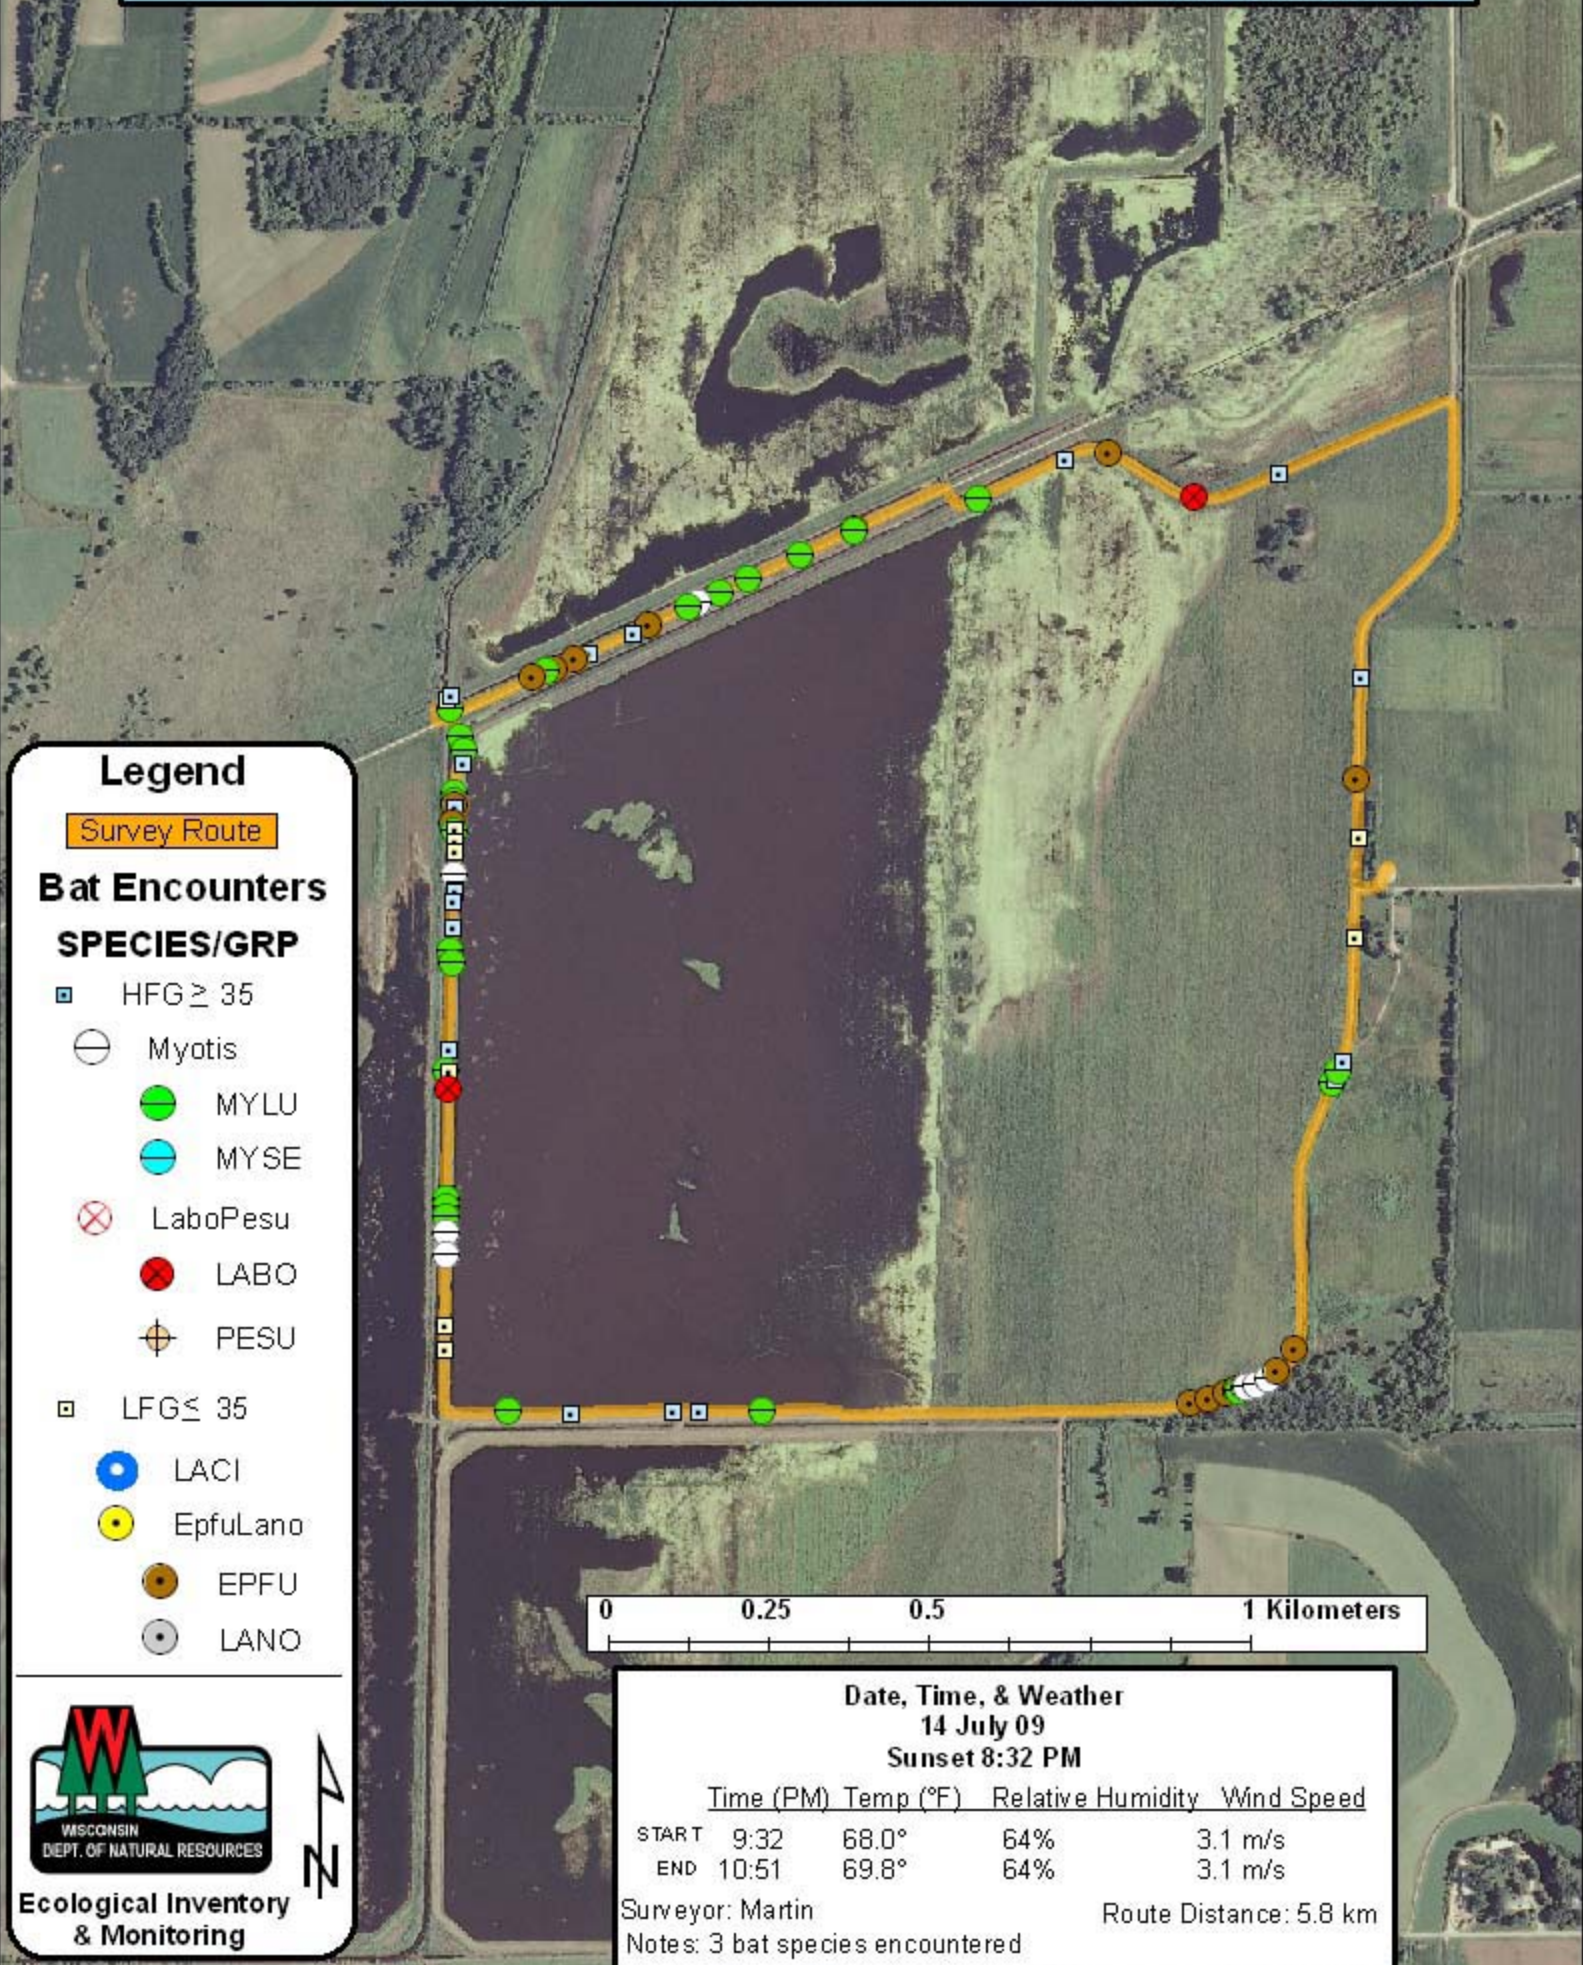

Jefferson County: Zeloski Marsh SNA (RT 343)

Legend

Survey Route

Bat Encounters

SPECIES/GRP

- ▣ HFG ≥ 35
- ⊖ Myotis
- MYLU
- MYSE
- ⊗ LaboPesu
- LABO
- ⊕ PESU
- ▣ LFG ≤ 35
- LACI
- EpfuLano
- EPFU
- LANO

Date, Time, & Weather				
14 July 09				
Sunset 8:32 PM				
	Time (PM)	Temp (°F)	Relative Humidity	Wind Speed
START	9:32	68.0°	64%	3.1 m/s
END	10:51	69.8°	64%	3.1 m/s
Surveyor: Martin			Route Distance: 5.8 km	
Notes: 3 bat species encountered				