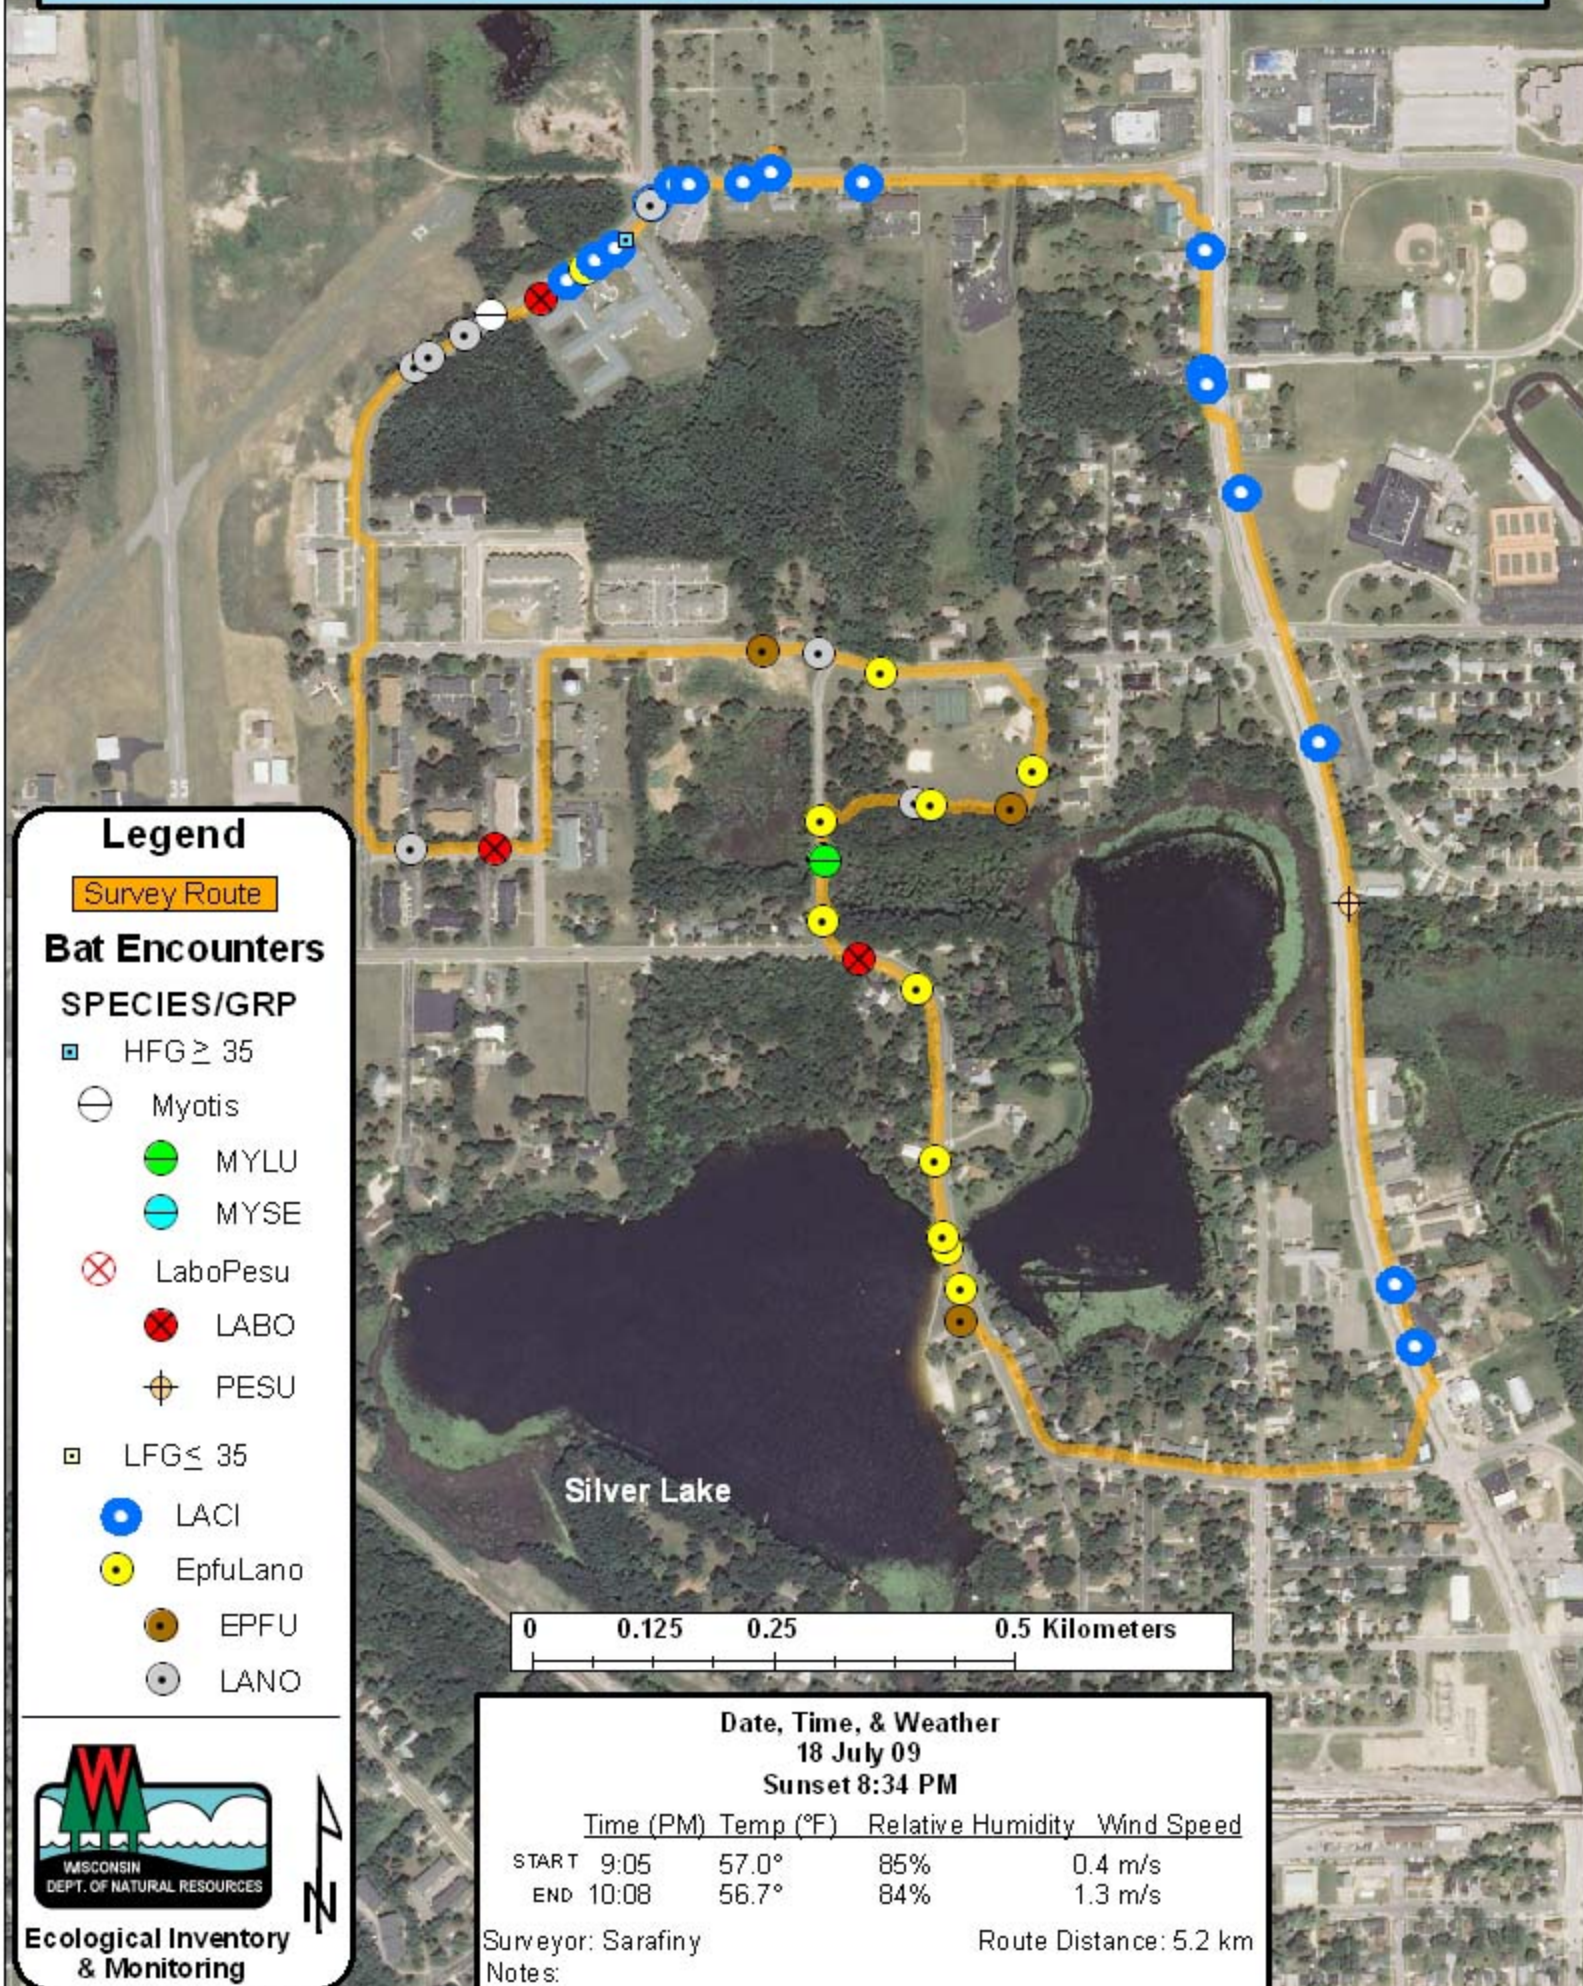

Columbia County: Portage, WI Silver Lake Area (RT 359)

Legend

Survey Route

Bat Encounters

SPECIES/GRP

- ▣ HFG ≥ 35
- ⊖ Myotis
- MYLU
- MYSE
- ⊗ LaboPesu
- ⊗ LABO
- ⊕ PESU
- ▣ LFG ≤ 35
- LACI
- EpfuLano
- EPFU
- LANO

**Ecological Inventory
& Monitoring**

Date, Time, & Weather
18 July 09
Sunset 8:34 PM

	Time (PM)	Temp (°F)	Relative Humidity	Wind Speed
START	9:05	57.0°	85%	0.4 m/s
END	10:08	56.7°	84%	1.3 m/s

Surveyor: Sarafiny
 Notes:

Route Distance: 5.2 km