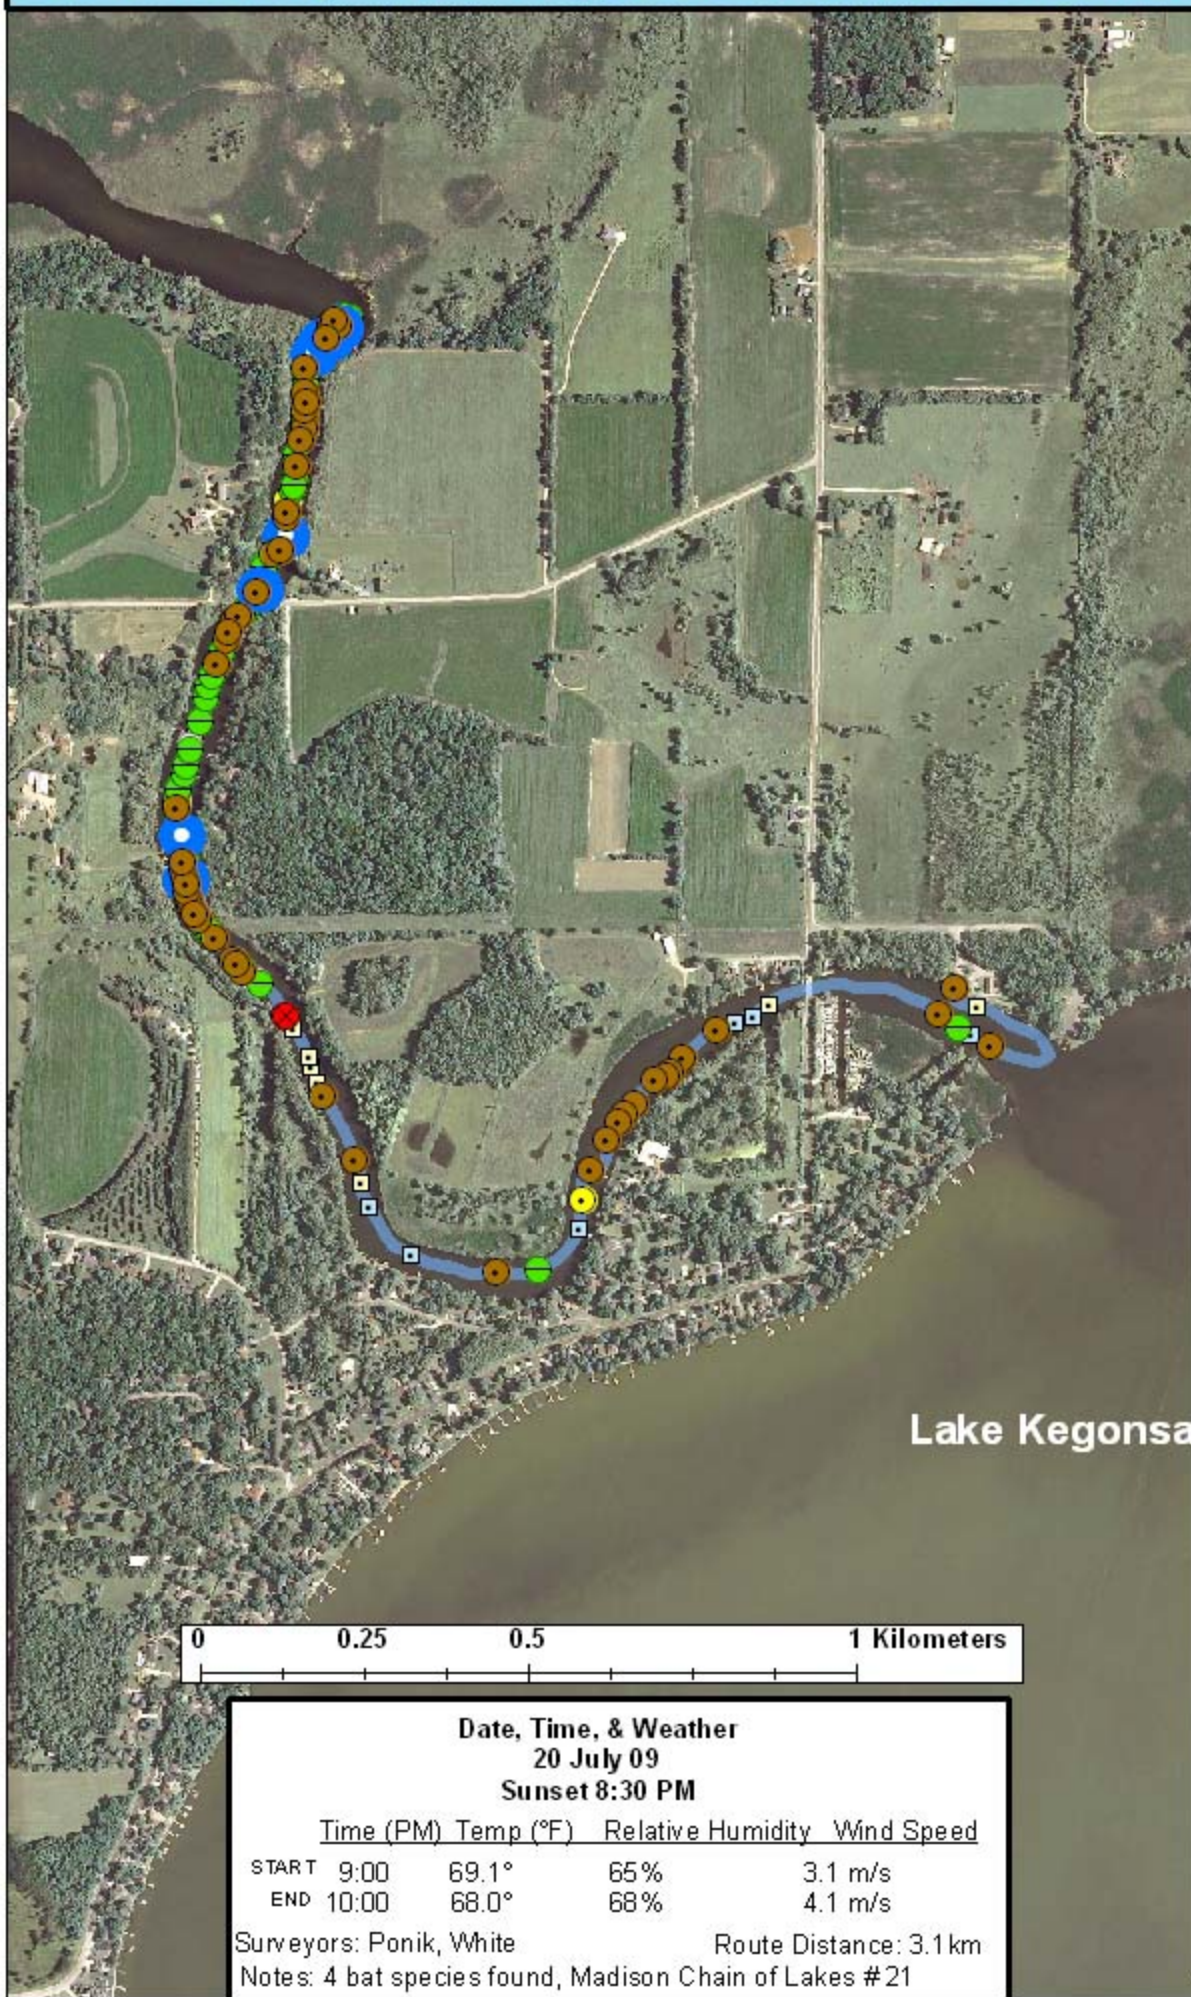

Dane County: Lake Kegonsa to Lower Mud Lake # 21 (RT 362)

Legend

Survey Route

Bat Encounters SPECIES/GRP

- HFG ≥ 35
- Myotis
- MYLU
- MYSE
- ⊗ LaboPesu
- ⊗ LABO
- ⊗ PESU
- LFG ≤ 35
- LACI
- EpfuLano
- EPFU
- LANO

Date, Time, & Weather
 20 July 09
 Sunset 8:30 PM

	Time (PM)	Temp (°F)	Relative Humidity	Wind Speed
START	9:00	69.1°	65%	3.1 m/s
END	10:00	68.0°	68%	4.1 m/s

Surveyors: Ponik, White Route Distance: 3.1 km
 Notes: 4 bat species found, Madison Chain of Lakes #21