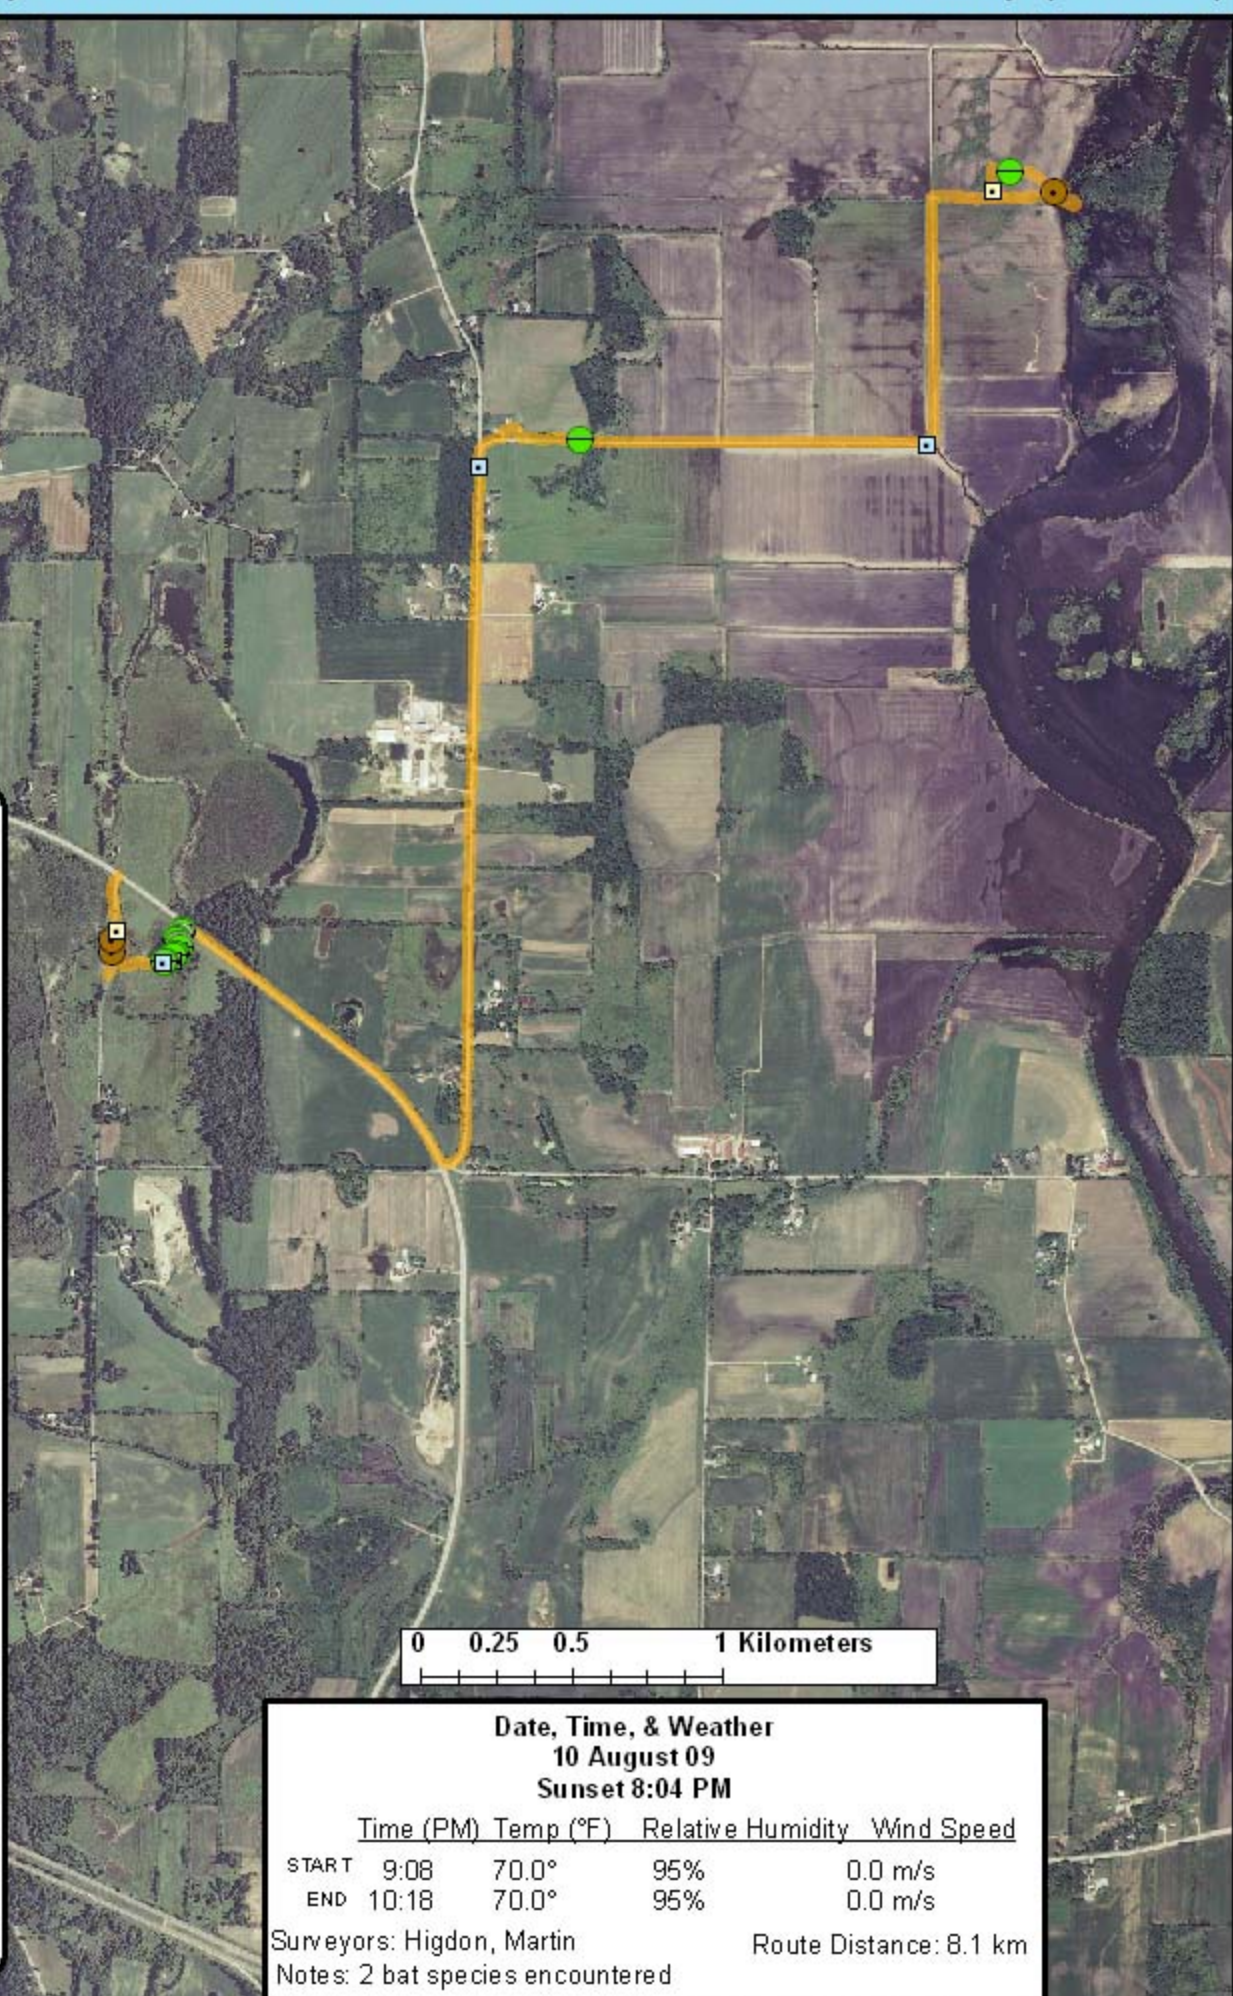

Jefferson County: Faville Prairie SNA & Faville Grove Sanctuary (RT 394)

Legend

Survey Route

Bat Encounters

SPECIES/GRP

- ▣ HFG ≥ 35
- ⊖ Myotis
- MYLU
- MYSE
- ⊗ LaboPesu
- LABO
- ⊕ PESU
- ▣ LFG ≤ 35
- LACI
- EpfuLano
- EPFU
- LANO

Date, Time, & Weather
10 August 09
Sunset 8:04 PM

	Time (PM)	Temp (°F)	Relative Humidity	Wind Speed
START	9:08	70.0°	95%	0.0 m/s
END	10:18	70.0°	95%	0.0 m/s

Surveyors: Higdon, Martin
 Route Distance: 8.1 km
 Notes: 2 bat species encountered