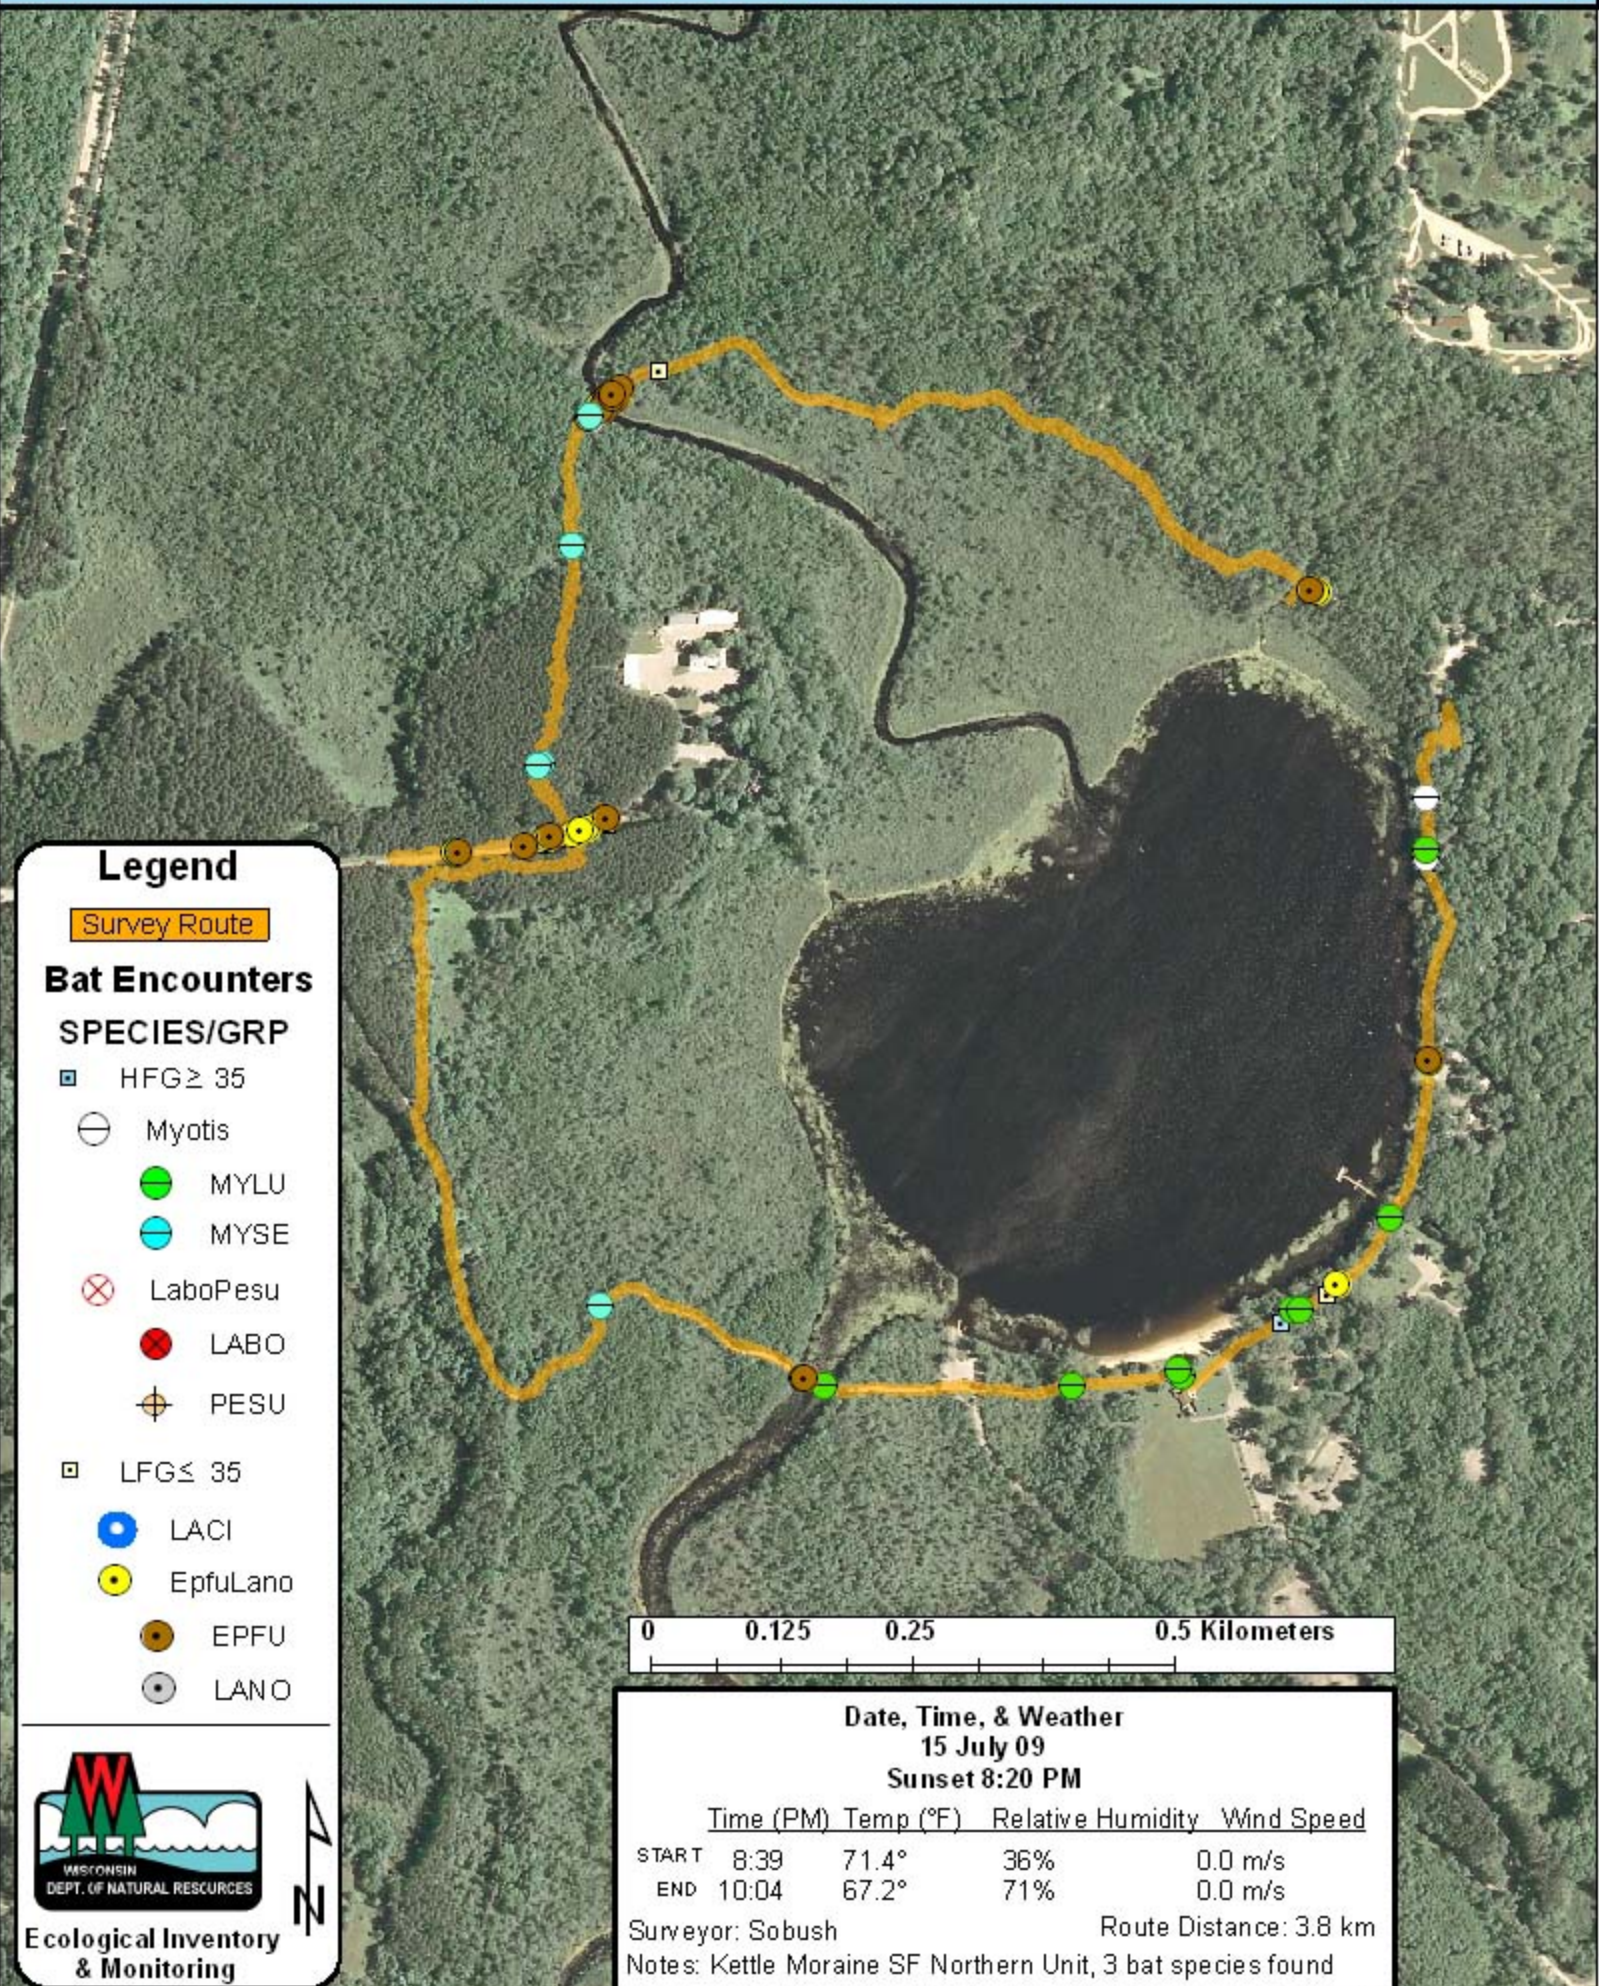

Fond Du Lac County: Mauthe Lake [KMSF Northern Unit] (RT 395)

Legend

Survey Route

Bat Encounters

SPECIES/GRP

- ▣ HFG ≥ 35
- ⊖ Myotis
- MYLU
- MYSE
- ⊗ LaboPesu
- LABO
- ⊕ PESU
- ▣ LFG ≤ 35
- LACI
- EpfuLano
- EPFU
- LANO

Date, Time, & Weather
15 July 09
Sunset 8:20 PM

	Time (PM)	Temp (°F)	Relative Humidity	Wind Speed
START	8:39	71.4°	36%	0.0 m/s
END	10:04	67.2°	71%	0.0 m/s

Surveyor: Sobush Route Distance: 3.8 km
 Notes: Kettle Moraine SF Northern Unit, 3 bat species found

Ecological Inventory & Monitoring