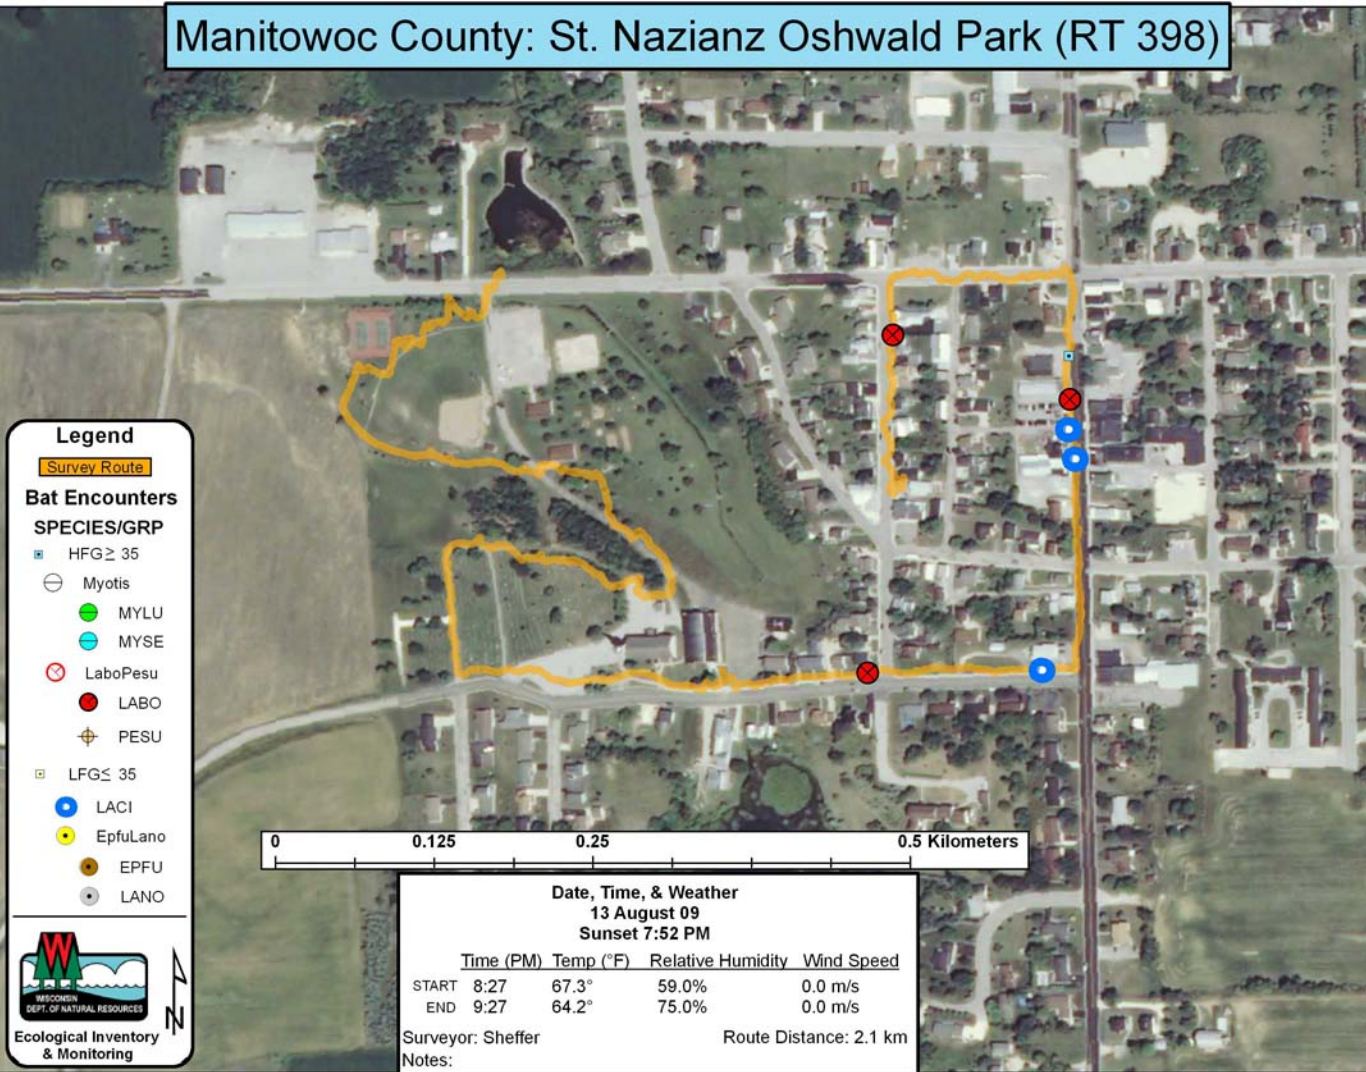

Manitowoc County: St. Nazianz Oshwald Park (RT 398)

Legend

Survey Route

Bat Encounters

SPECIES/GRP

- HFG ≥ 35
- ⊖ Myotis
- MYLU
- MYSE
- ⊖ LaboPesu
- LABO
- ⊕ PESU
- LFG ≤ 35
- LACI
- EpfuLano
- EPFU
- LANO

Date, Time, & Weather

13 August 09

Sunset 7:52 PM

	Time (PM)	Temp (°F)	Relative Humidity	Wind Speed
START	8:27	67.3°	59.0%	0.0 m/s
END	9:27	64.2°	75.0%	0.0 m/s

Surveyor: Sheffer

Route Distance: 2.1 km

Notes: