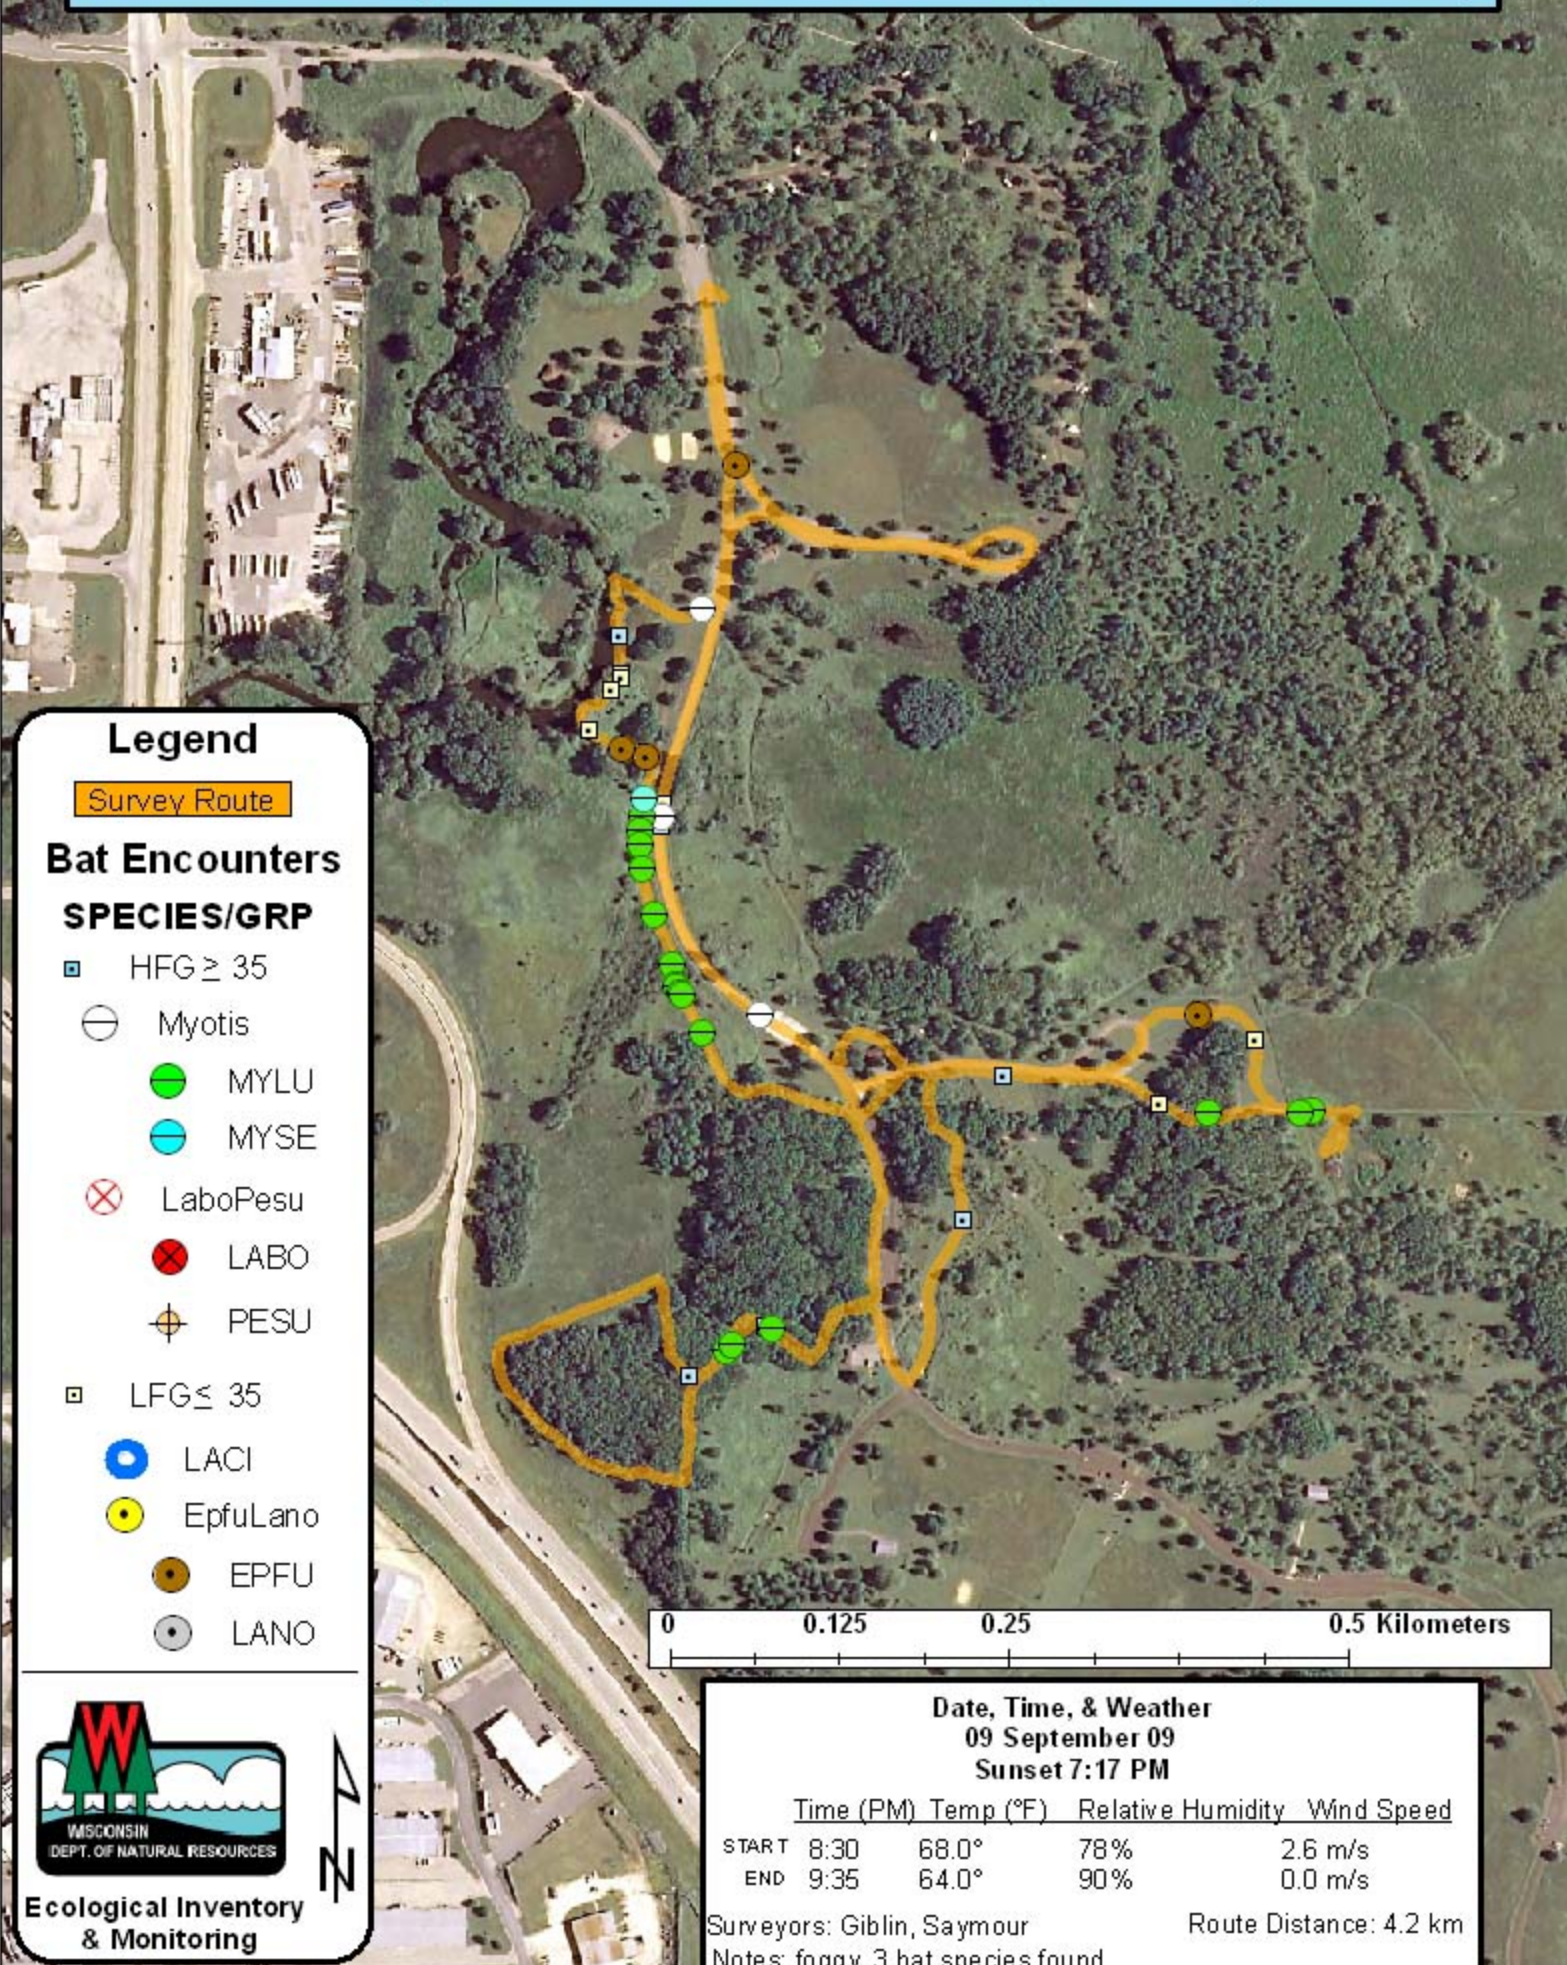

# Dane County: Token Creek County Park (RT 424)

## Legend

Survey Route

### Bat Encounters

#### SPECIES/GRP

- ▣ HFG ≥ 35
- ⊖ Myotis
- MYLU
- MYSE
- ⊗ LaboPesu
- ⊗ LABO
- ⊗ PESU
- ▣ LFG ≤ 35
- LACI
- EpfuLano
- EPFU
- LANO

Date, Time, & Weather				
09 September 09				
Sunset 7:17 PM				
	Time (PM)	Temp (°F)	Relative Humidity	Wind Speed
START	8:30	68.0°	78%	2.6 m/s
END	9:35	64.0°	90%	0.0 m/s
Surveyors: Giblin, Saymour			Route Distance: 4.2 km	
Notes: foggy, 3 bat species found				