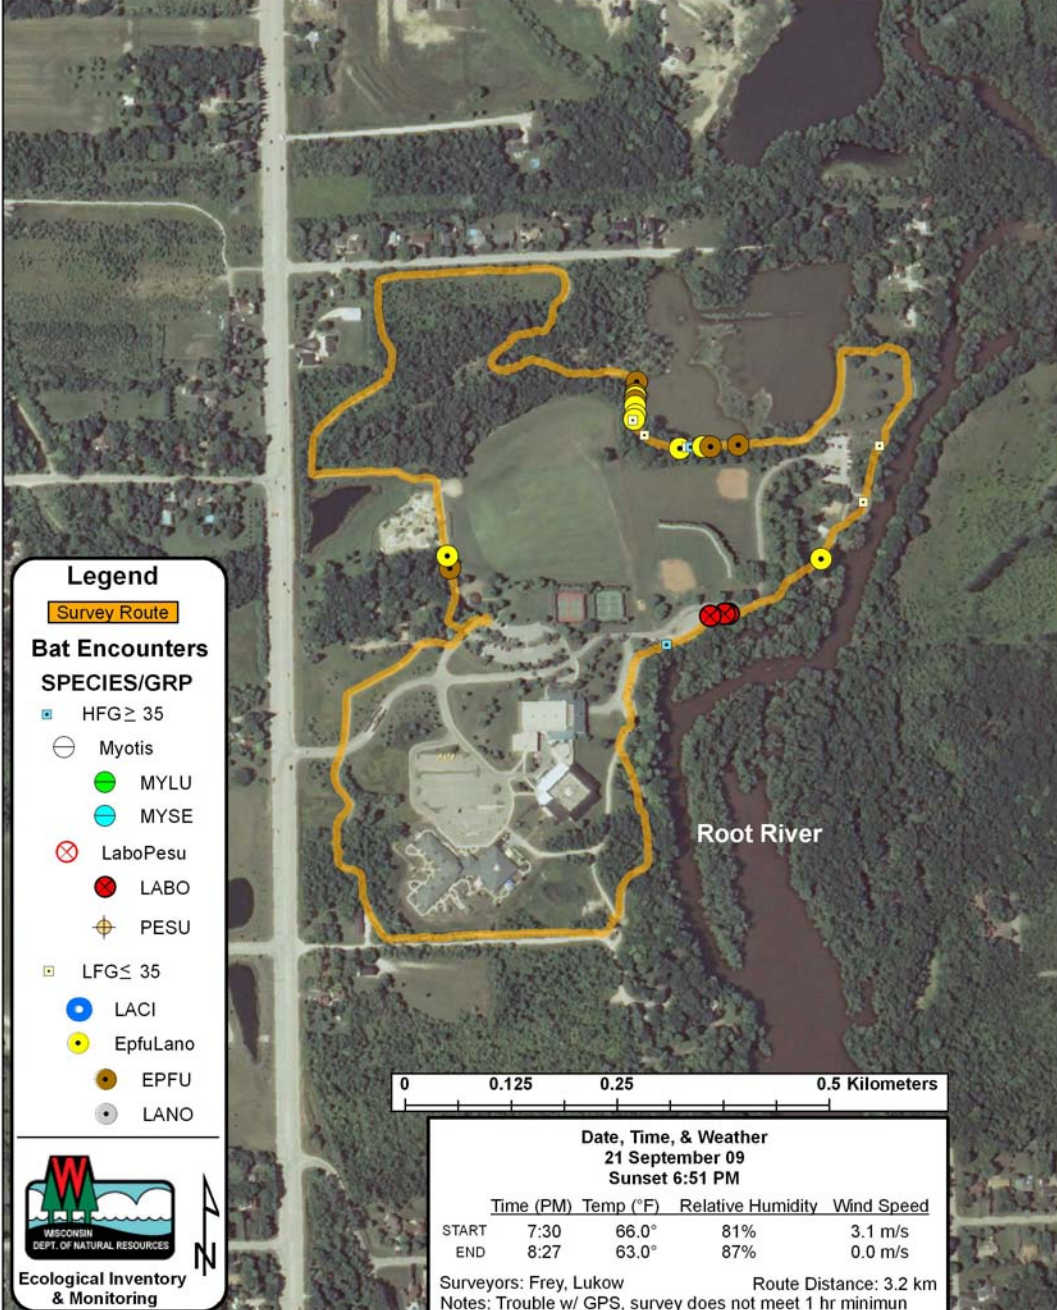

Racine County: Armstrong Park [Caledonia] (RT 436)

Legend

Survey Route

Bat Encounters

SPECIES/GRP

□ HFG ≥ 35

⊖ Myotis

● MYLU

● MYSE

⊗ LaboPesu

● LABO

⊕ PESU

□ LFG ≤ 35

● LACI

● EpfuLano

● EPFU

● LANO

Root River

0 0.125 0.25 0.5 Kilometers

Date, Time, & Weather

21 September 09

Sunset 6:51 PM

	Time (PM)	Temp (°F)	Relative Humidity	Wind Speed
START	7:30	66.0°	81%	3.1 m/s
END	8:27	63.0°	87%	0.0 m/s

Surveyors: Frey, Lukow

Route Distance: 3.2 km

Notes: Trouble w/ GPS, survey does not meet 1 hr minimum

Ecological Inventory
& Monitoring