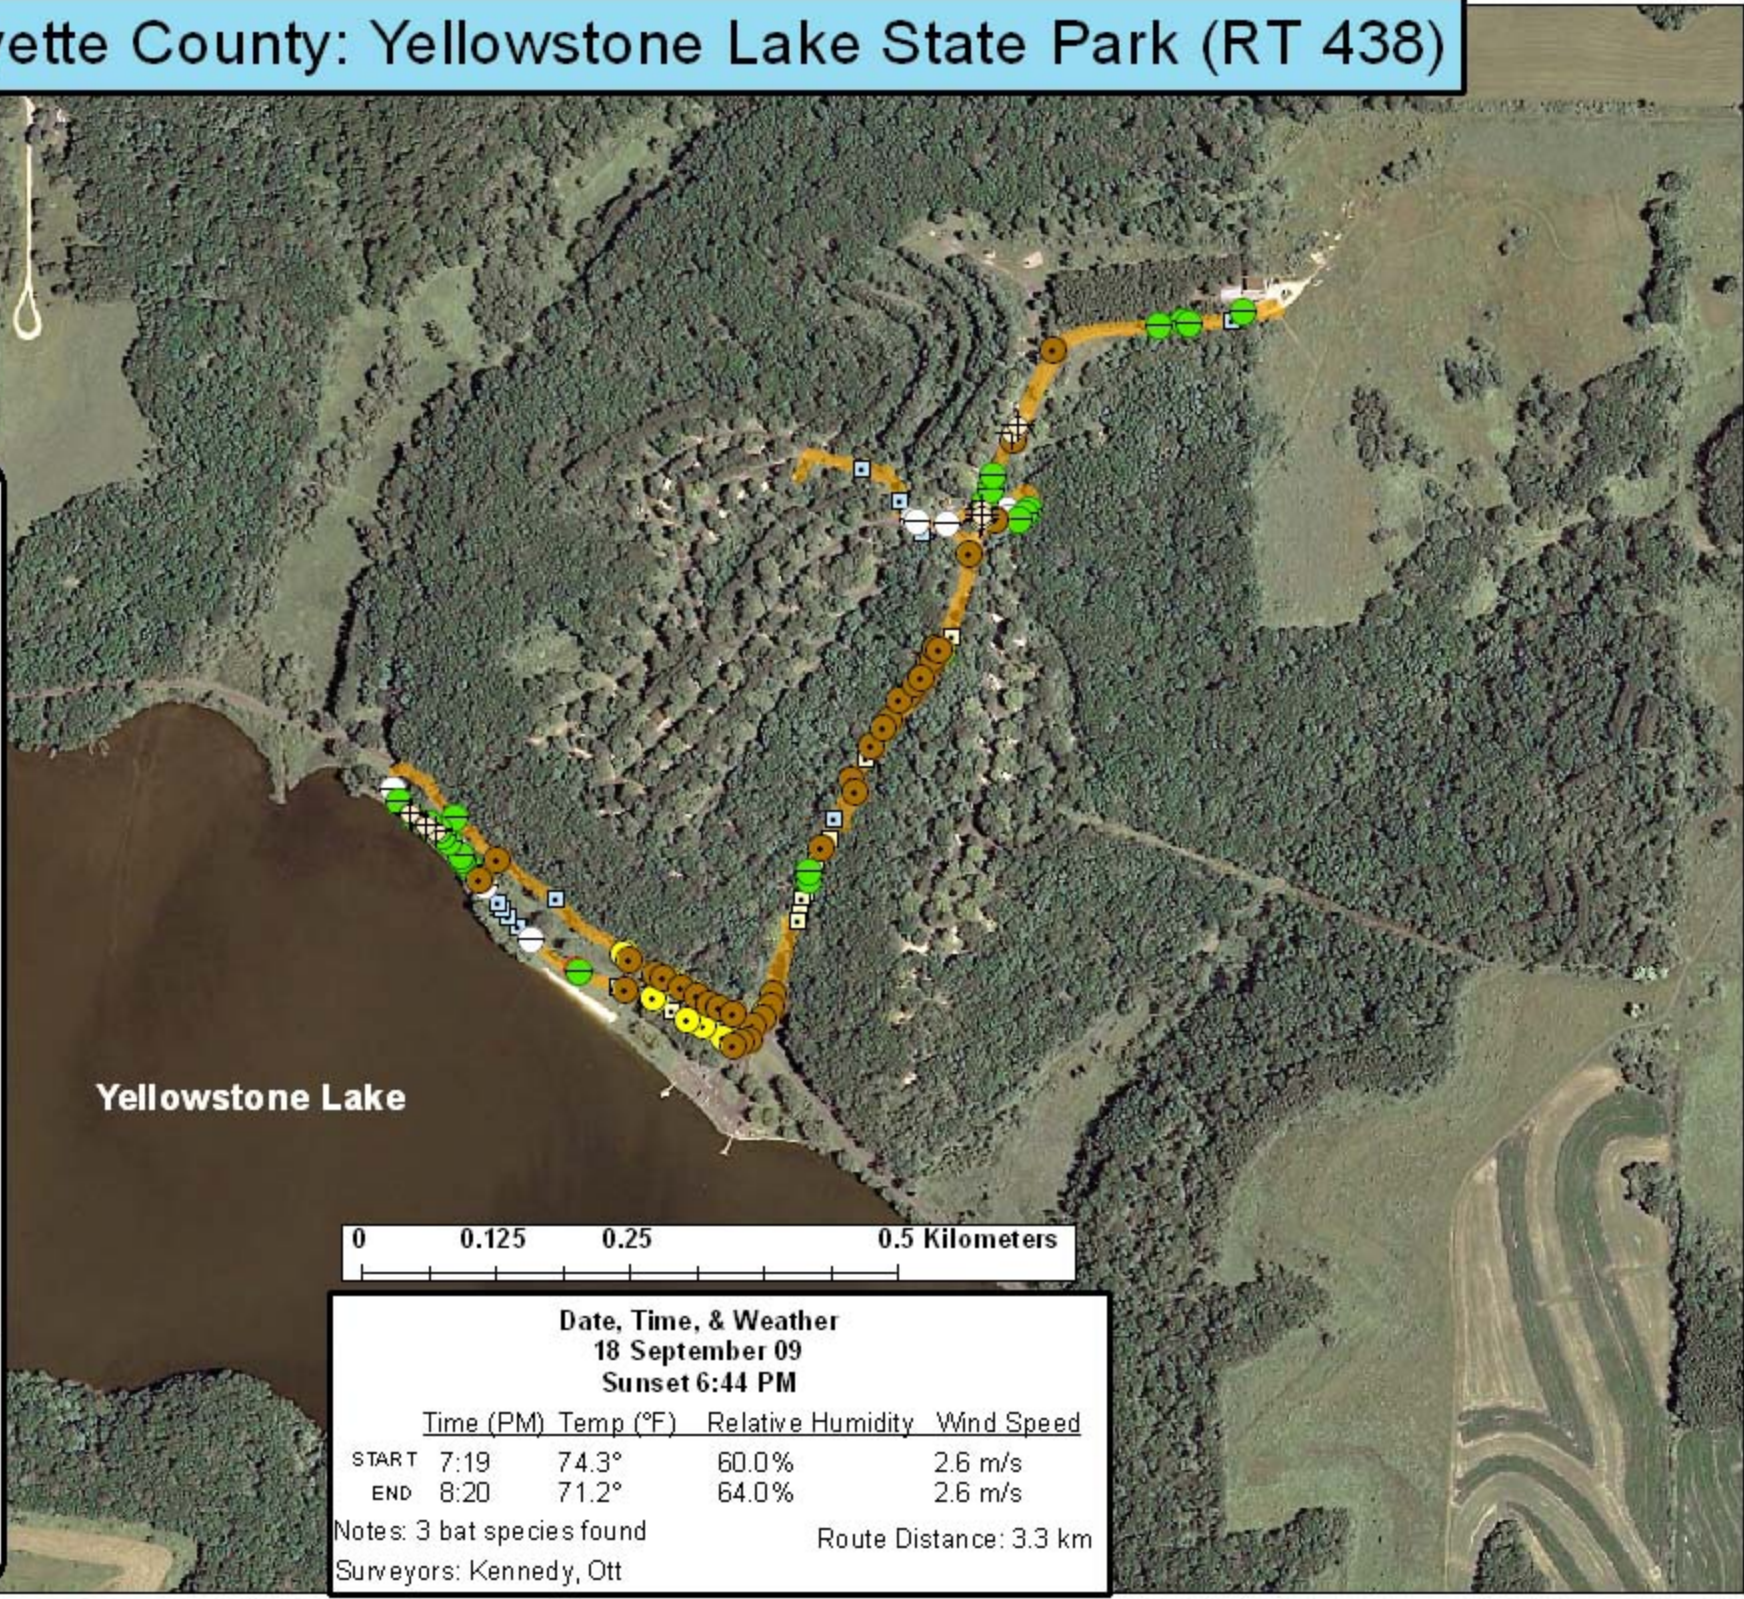

Lafayette County: Yellowstone Lake State Park (RT 438)

Legend

Survey Route

Bat Encounters

SPECIES/GRP

- ▣ HFG ≥ 35
- ⊖ Myotis
- MYLU
- MYSE
- ⊗ LaboPesu
- LABO
- ⊕ PESU
- ▣ LFG ≤ 35
- LACI
- EpfuLano
- EPFU
- LANO

Yellowstone Lake

Date, Time, & Weather
 18 September 09
 Sunset 6:44 PM

	Time (PM)	Temp (°F)	Relative Humidity	Wind Speed
START	7:19	74.3°	60.0%	2.6 m/s
END	8:20	71.2°	64.0%	2.6 m/s

Notes: 3 bat species found
 Route Distance: 3.3 km
 Surveyors: Kennedy, Ott