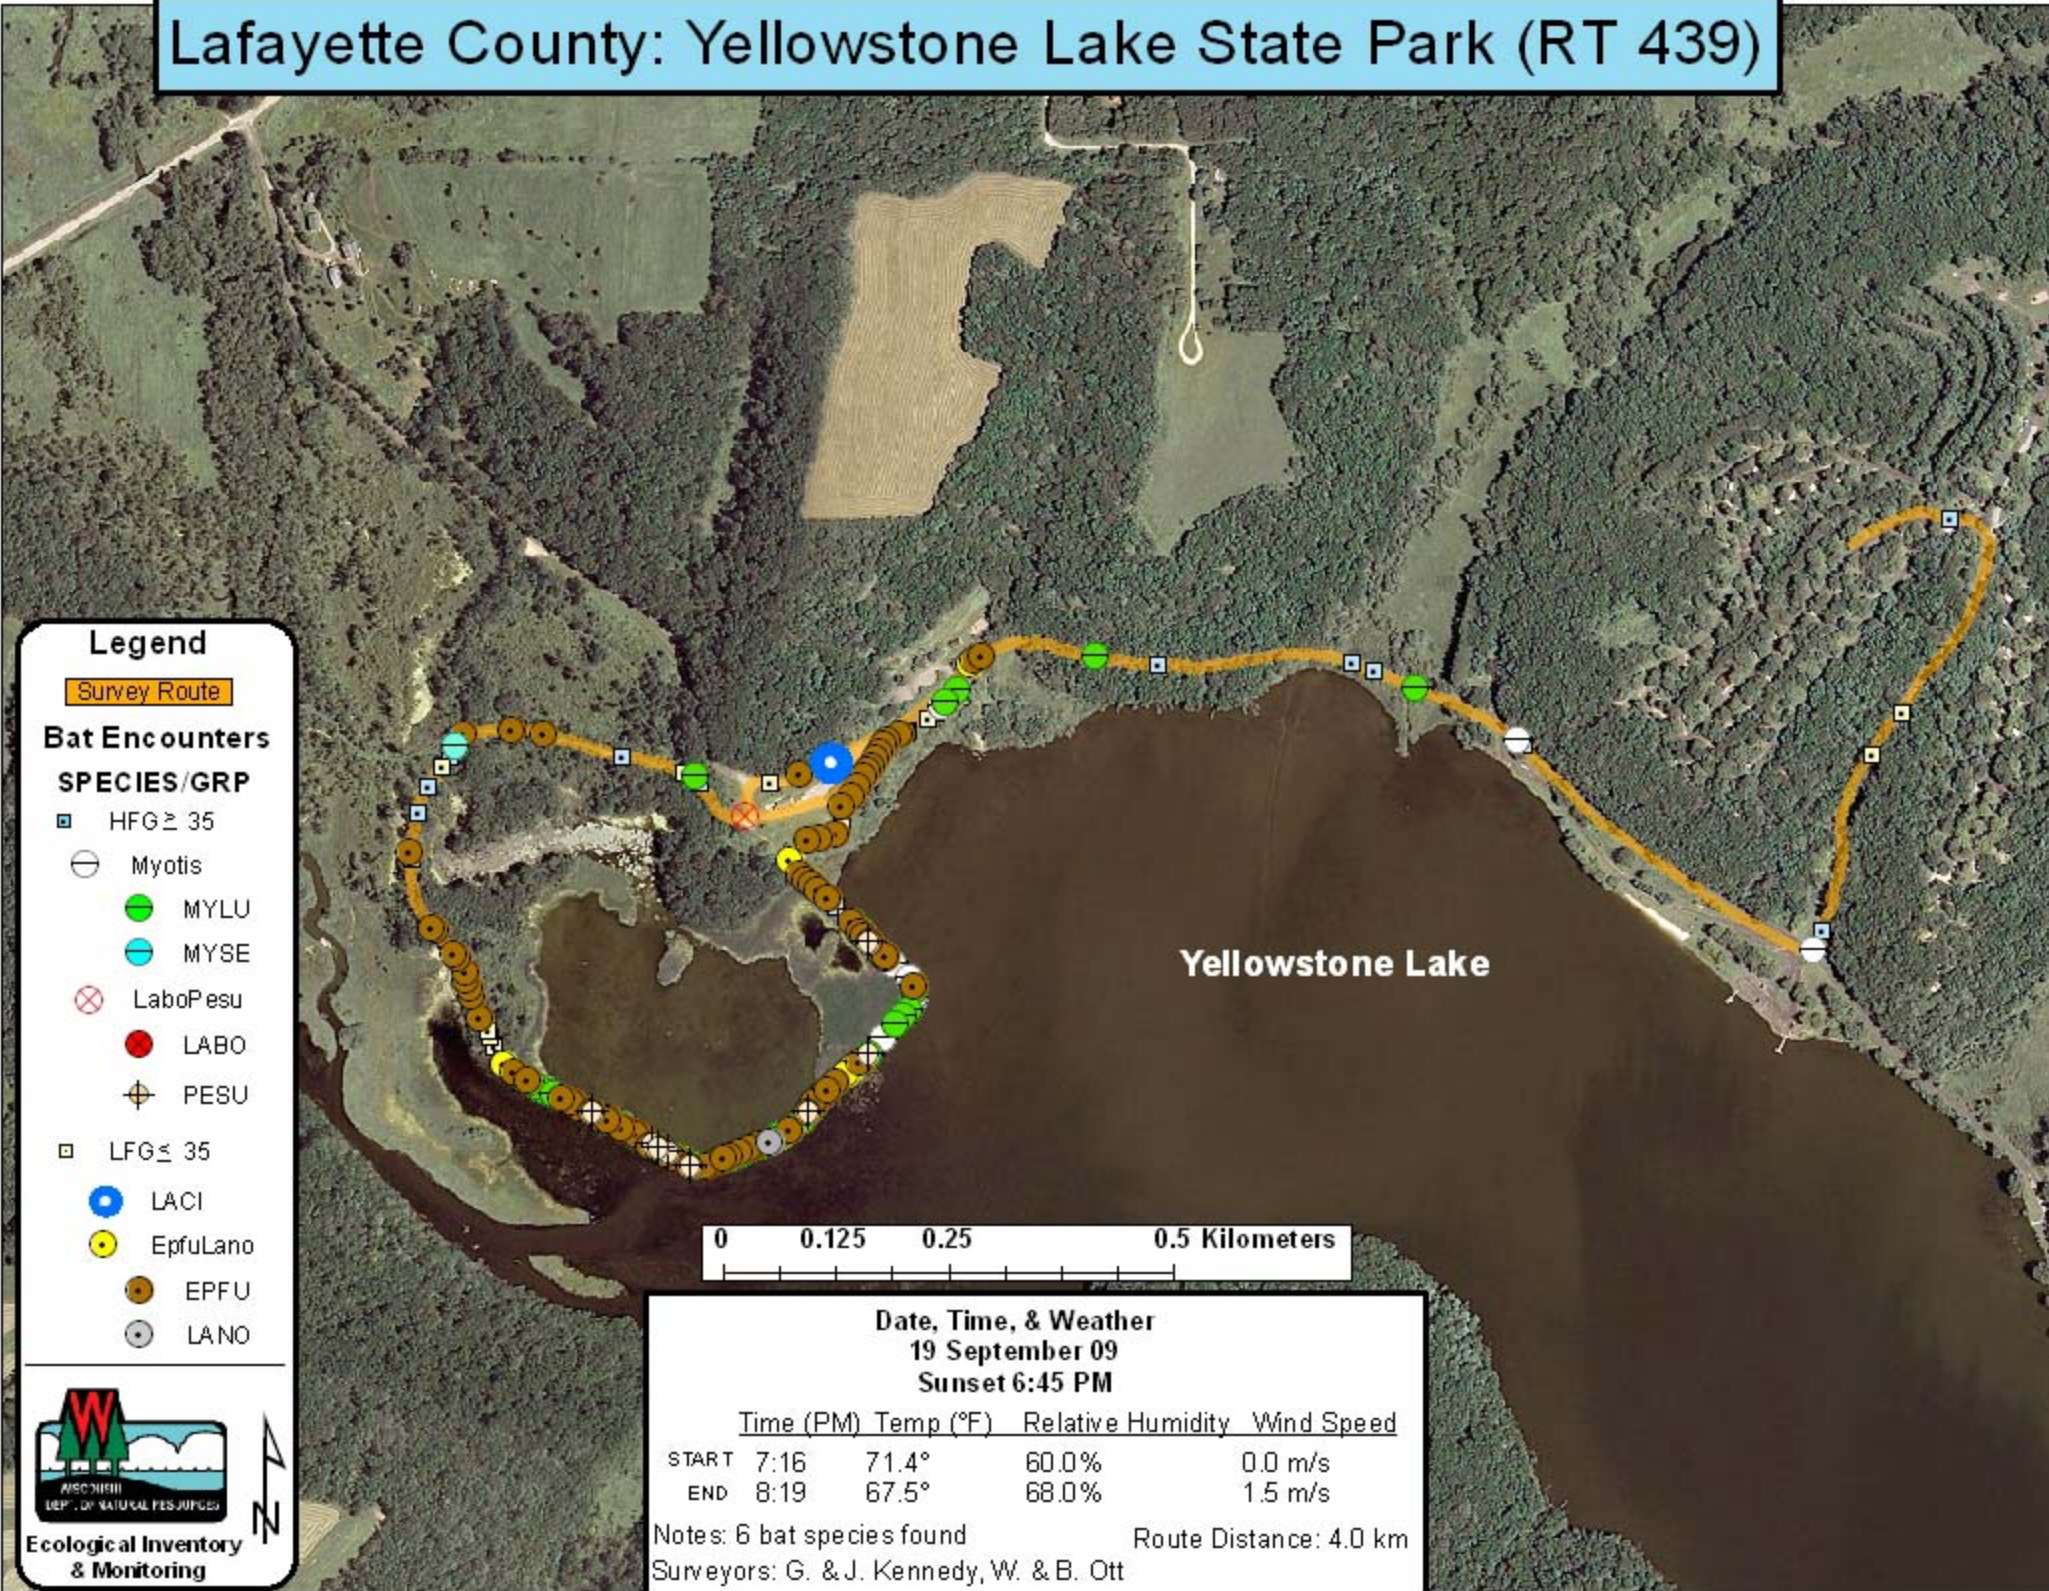

Lafayette County: Yellowstone Lake State Park (RT 439)

Legend

Survey Route

Bat Encounters

SPECIES/GRP

- HFG ≥ 35
- Myotis
- MYLU
- MYSE
- ⊗ LaboPesu
- LABO
- ⊕ PESU
- LFG ≤ 35
- LACI
- EpfuLano
- EPFU
- LANO

Date, Time, & Weather
19 September 09
Sunset 6:45 PM

| | Time (PM) | Temp (°F) | Relative Humidity | Wind Speed |
|-------|-----------|-----------|-------------------|------------|
| START | 7:16 | 71.4° | 60.0% | 0.0 m/s |
| END | 8:19 | 67.5° | 68.0% | 1.5 m/s |

Notes: 6 bat species found Route Distance: 4.0 km
 Surveyors: G. & J. Kennedy, W. & B. Ott