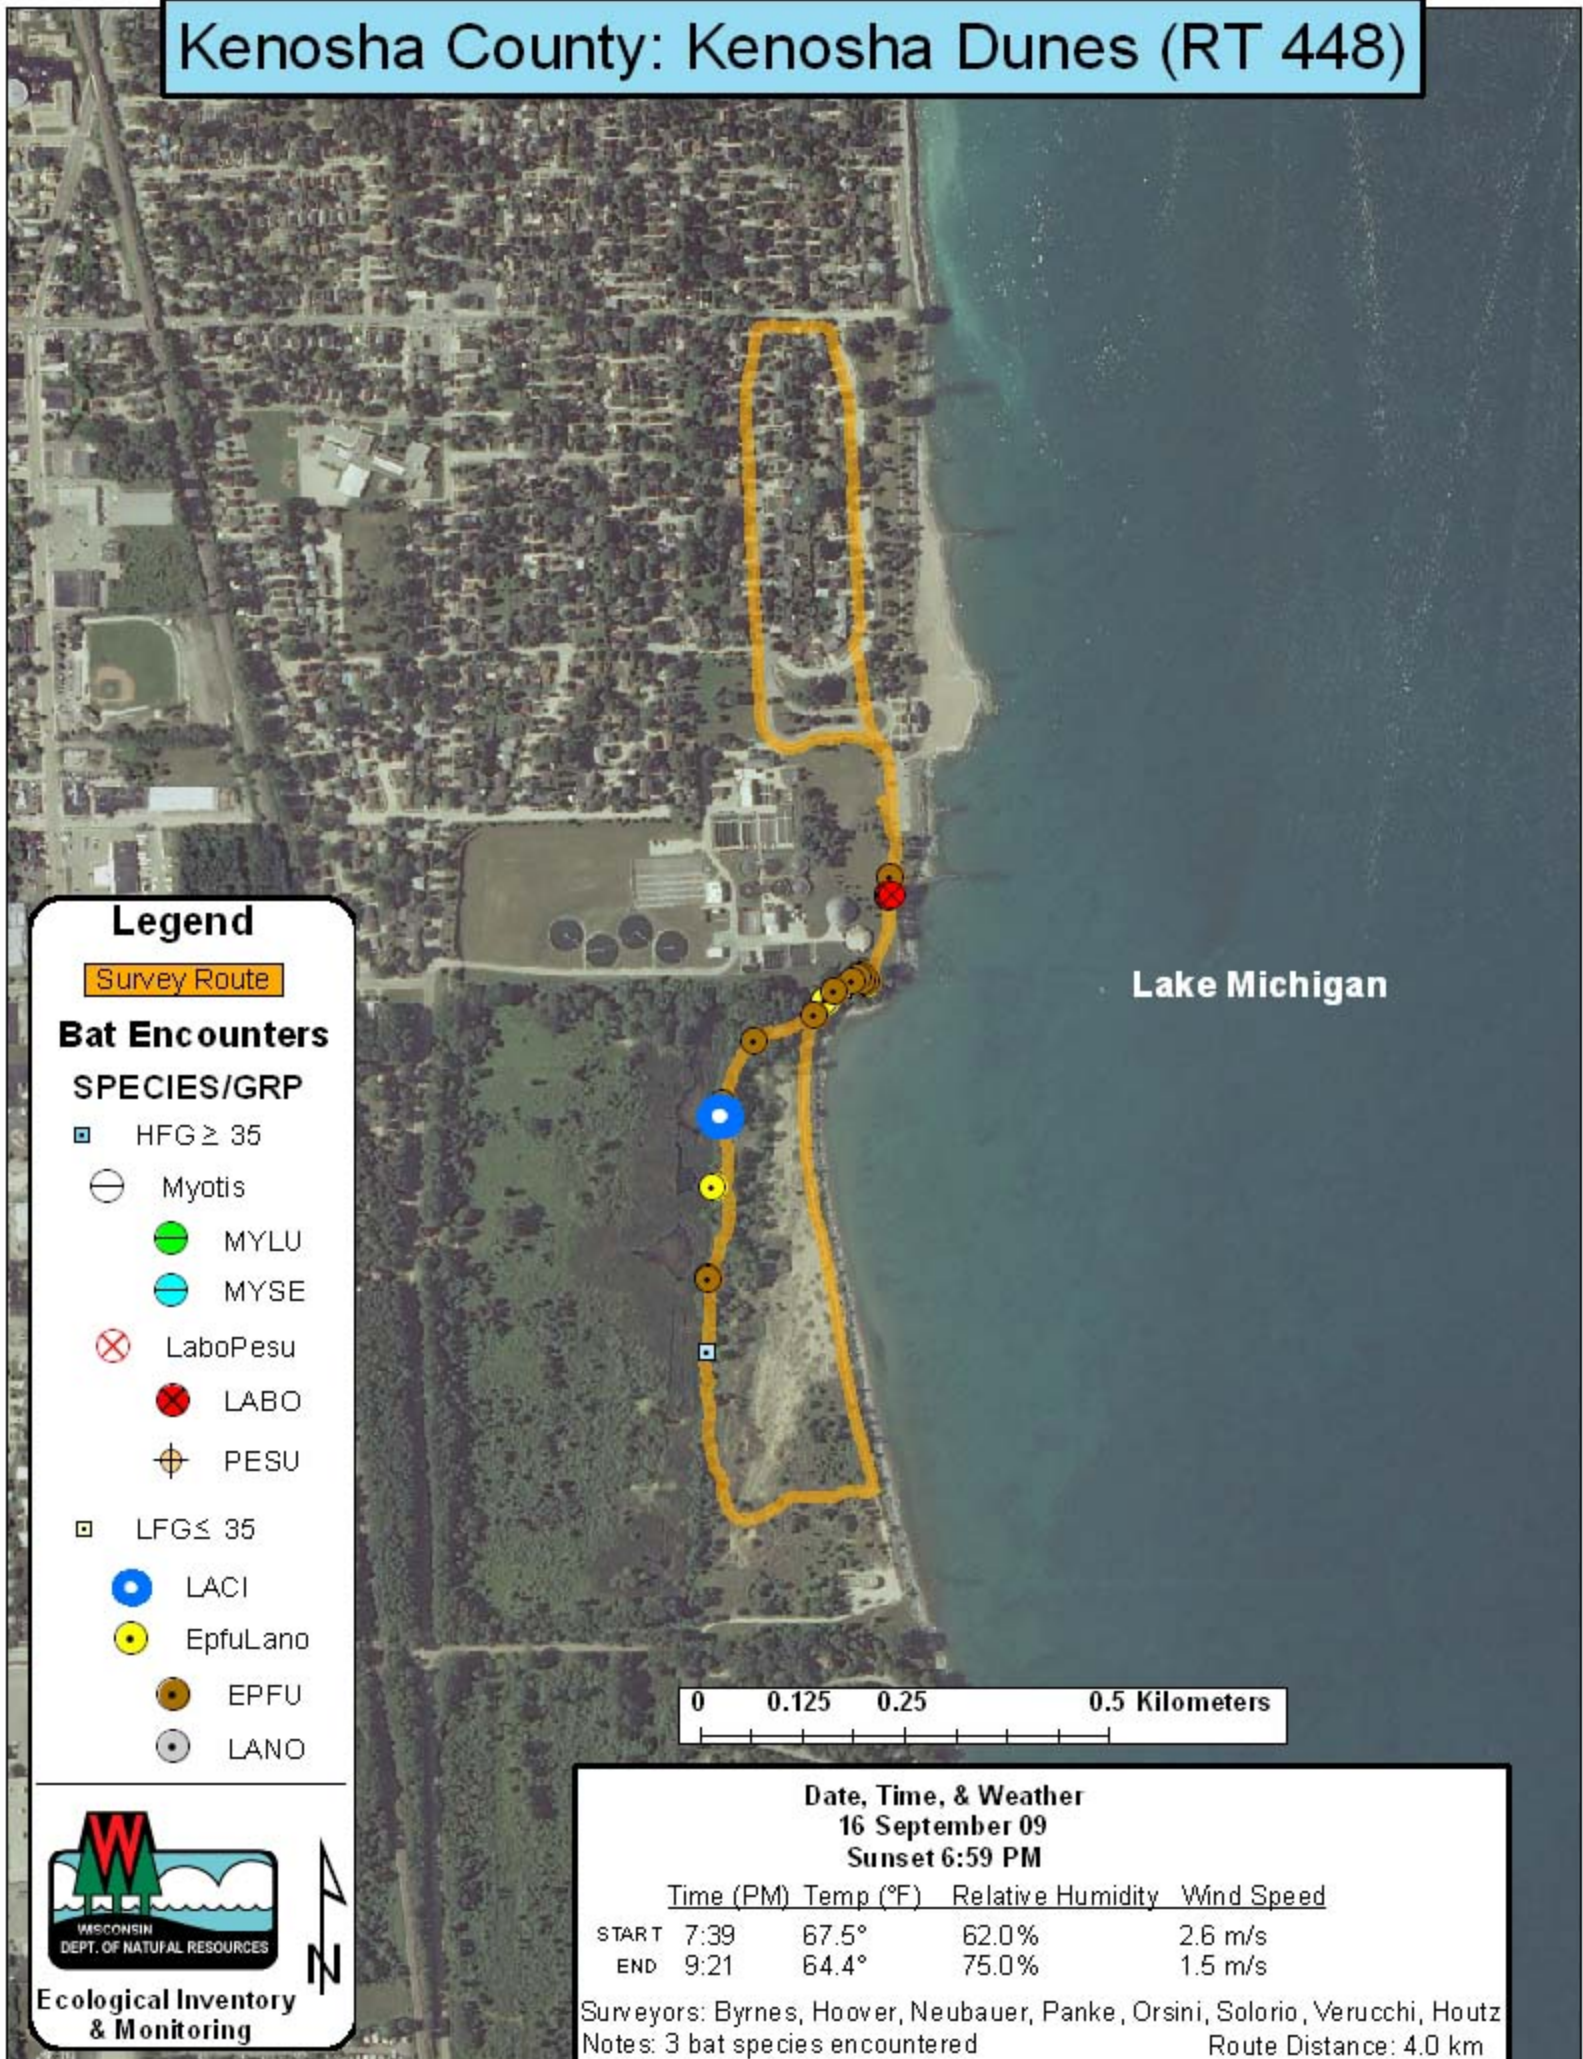

Kenosha County: Kenosha Dunes (RT 448)

Lake Michigan

Legend

Survey Route

Bat Encounters

SPECIES/GRP

- ▣ HFG ≥ 35
- ⊖ Myotis
- MYLU
- MYSE
- ⊗ LaboPesu
- LABO
- ⊕ PESU
- ▣ LFG ≤ 35
- LACI
- EpfuLano
- EPFU
- LANO

Date, Time, & Weather				
16 September 09				
Sunset 6:59 PM				
	Time (PM)	Temp (°F)	Relative Humidity	Wind Speed
START	7:39	67.5°	62.0%	2.6 m/s
END	9:21	64.4°	75.0%	1.5 m/s

Surveyors: Byrnes, Hoover, Neubauer, Panke, Orsini, Solorio, Verucchi, Houtz
 Notes: 3 bat species encountered Route Distance: 4.0 km