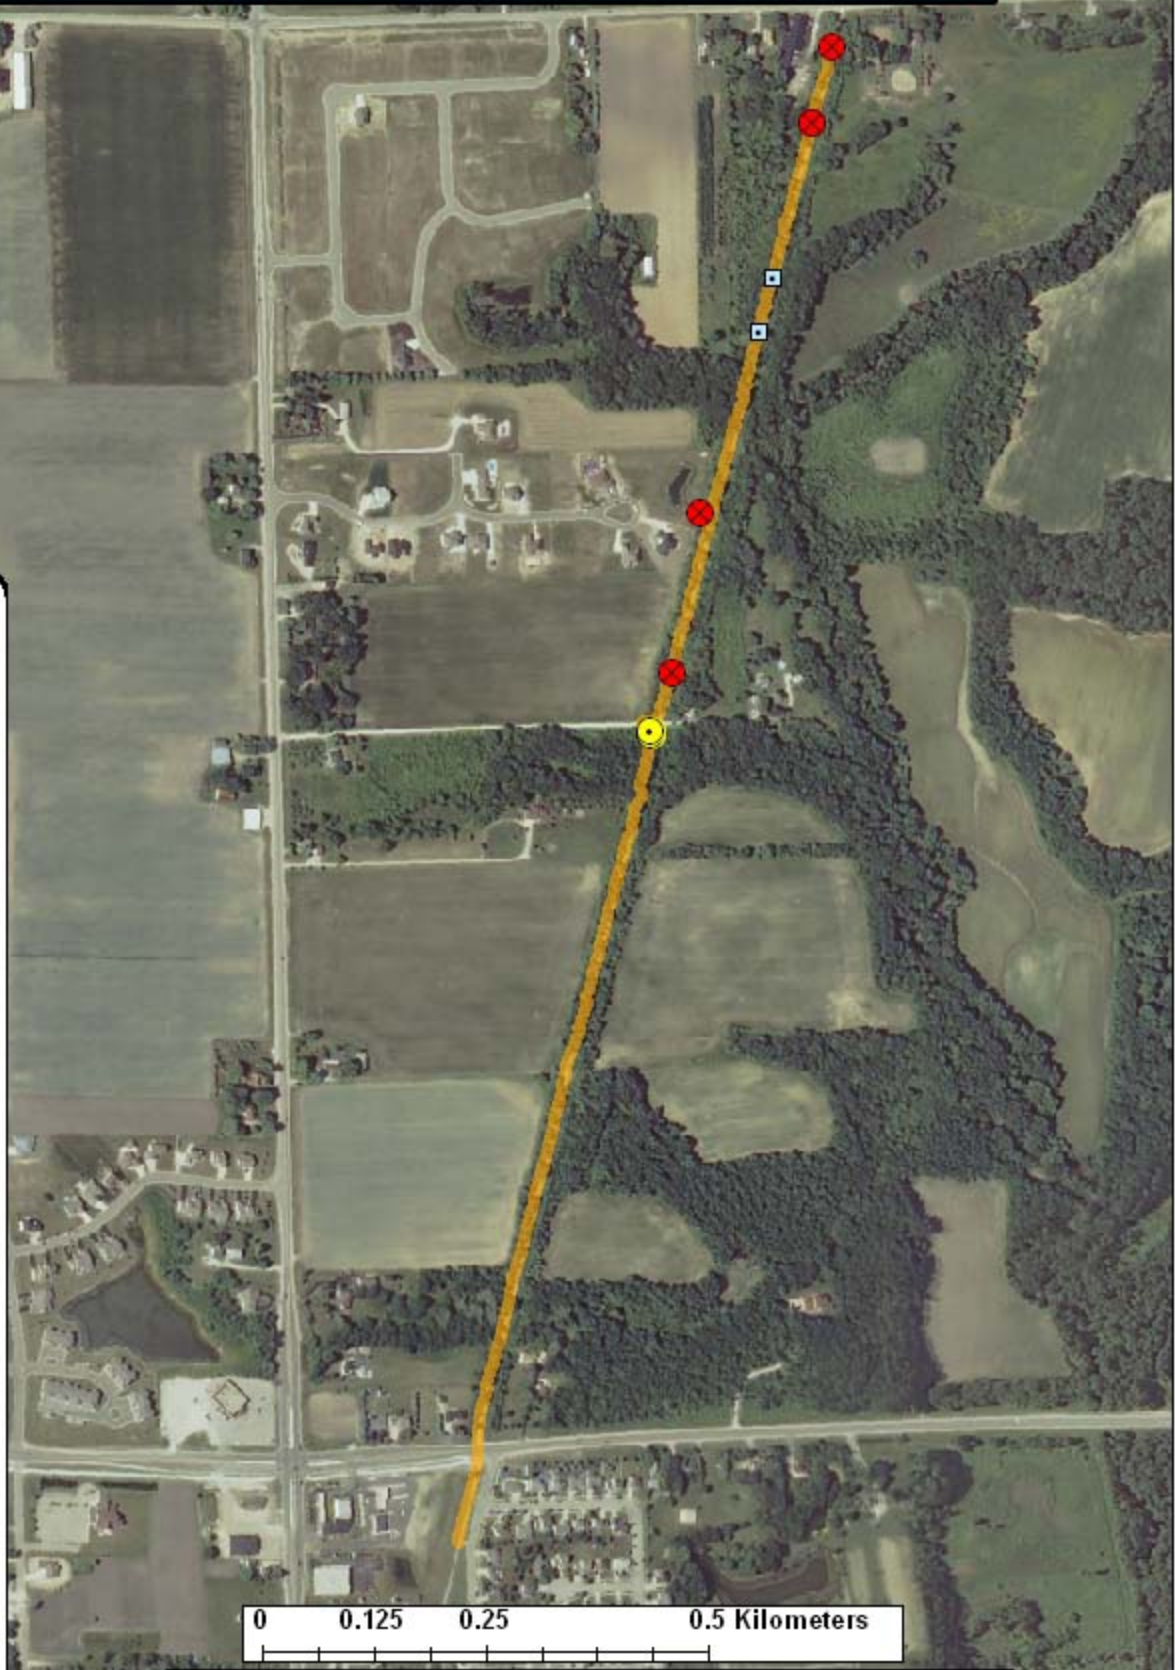

Kenosha County: Pike Bike Path (RT 449)

Legend

Survey Route

Bat Encounters

SPECIES/GRP

- ▣ HFG ≥ 35
- ⊖ Myotis
- MYLU
- MYSE
- ⊗ LaboPesu
- LABO
- ⊕ PESU
- ▣ LFG ≤ 35
- LACI
- EpfuLano
- EPFU
- LANO

Ecological Inventory & Monitoring

Date, Time, & Weather
17 September 09
Sunset 6:59 PM

	Time (PM)	Temp (°F)	Relative Humidity	Wind Speed
START	7:20	59.5°	71.0%	0.0 m/s
END	8:20	57.7°	77.0%	0.0 m/s

Surveyors: Byrnes, Hellyer, Solorio, Orsini Route Distance: 1.8 km
 Notes: Cty E (12th St) to Cty A (7th St); 1 bat species encountered