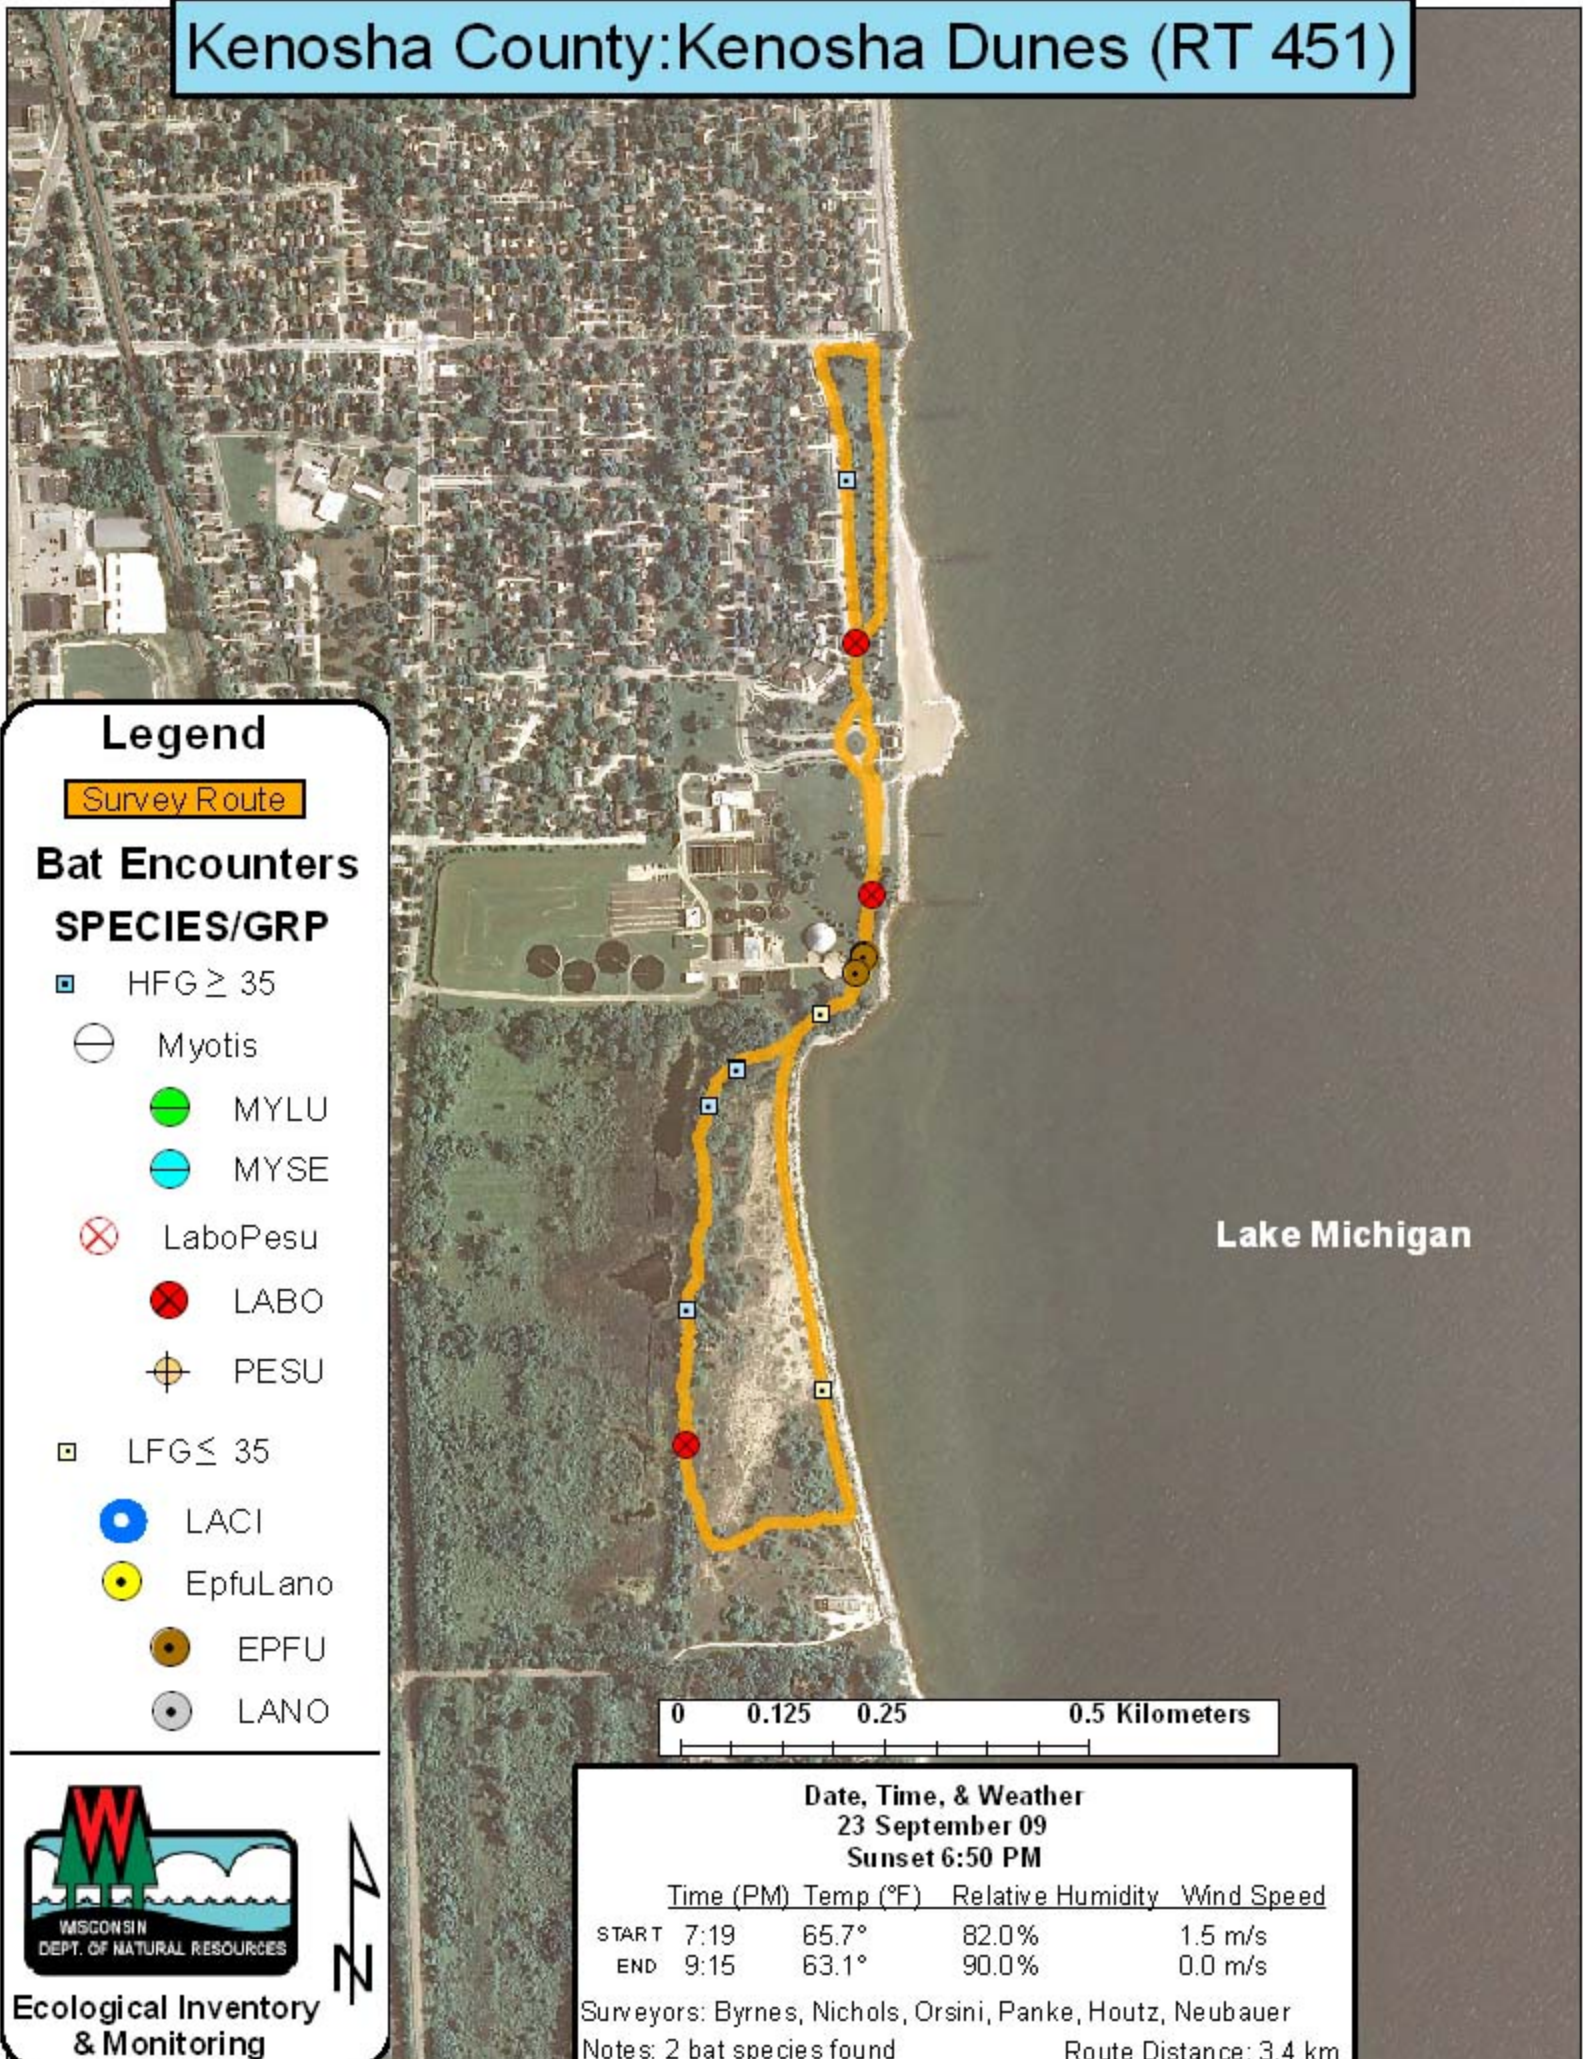

# Kenosha County: Kenosha Dunes (RT 451)

## Legend

Survey Route

### Bat Encounters

Notes: 2 bat species found

Route Distance: 3.4 km