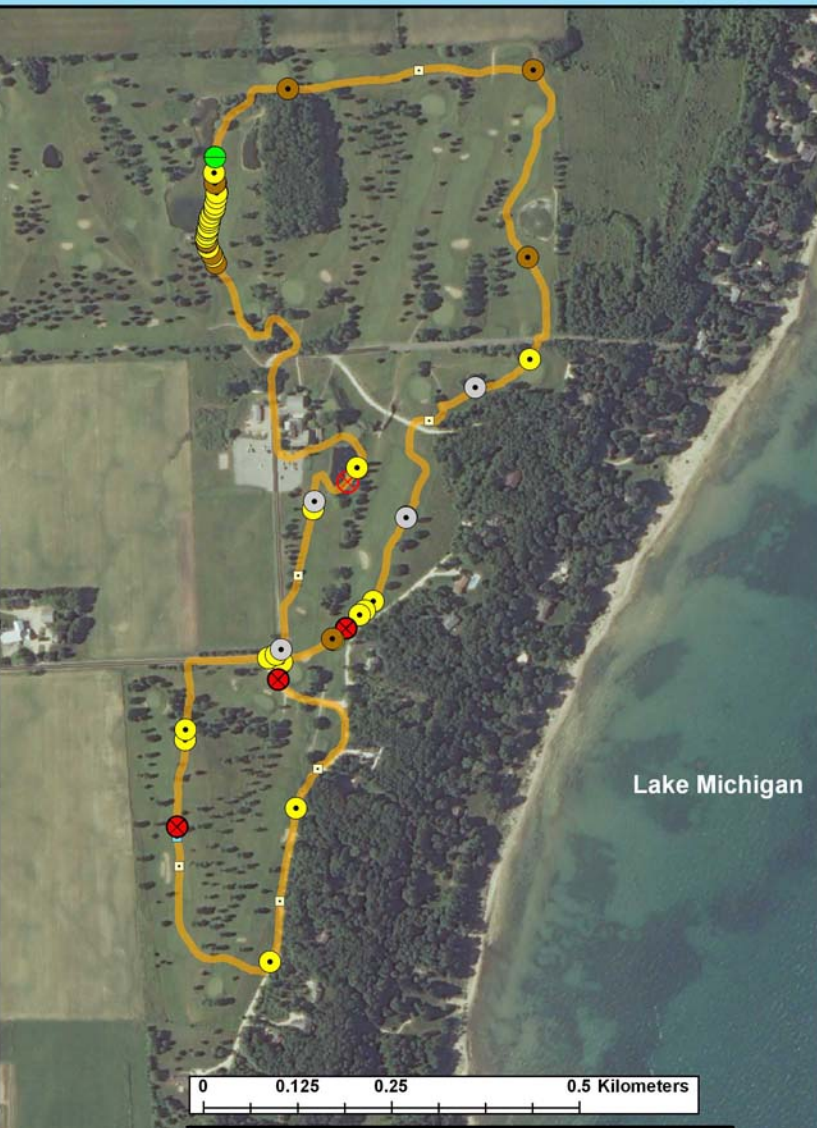

Ozaukee County: Forest Beach Migratory Preserve (RT 454)

Legend

Survey Route

Bat Encounters

SPECIES/GRP

- HFG ≥ 35
- Myotis
- MYLU
- MYSE
- ⊗ LaboPesu
- LABO
- ⊕ PESU
- LFG ≤ 35
- LACI
- EpfuLano
- EPFU
- LANO

Lake Michigan

Ecological Inventory & Monitoring

Date, Time, & Weather
14 September 09
Sunset 7:03 PM

	Time (PM)	Temp (°F)	Relative Humidity	Wind Speed
START	7:17	74.3°	57%	1.5 m/s
END	8:15	67.5°	79%	0.0 m/s

Surveyors: Mueller, Kowalchuk, Brotkowski Route Distance: 3.6 km
 Notes: did not start @ 1/2hr after SS, survey less than 1hr