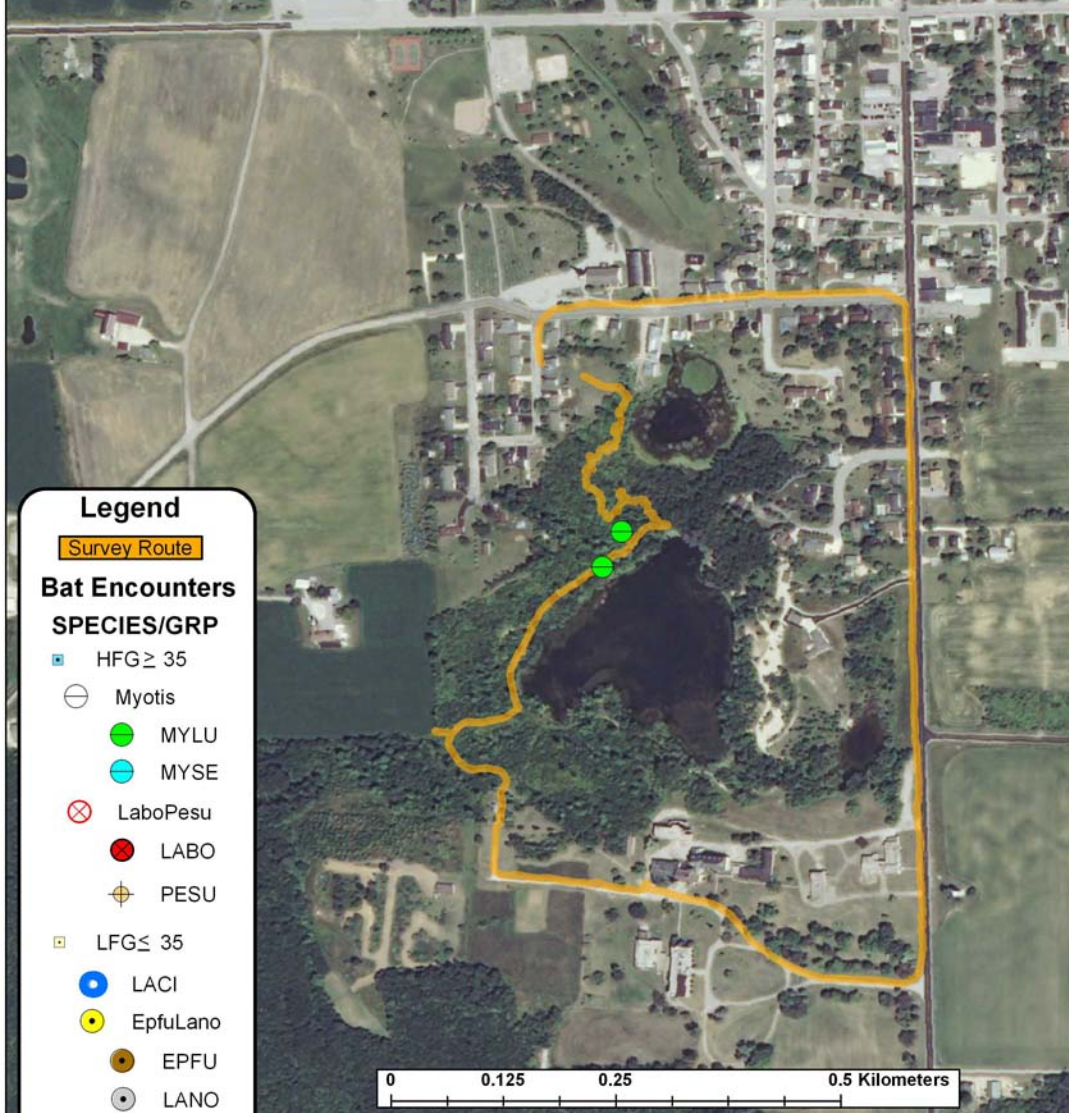

Manitowoc County: St. Nazianz Oshwald Park/ JFK Prep (RT 463)

Legend

 Survey Route

Bat Encounters

SPECIES/GRP

 HFG \geq 35

 Myotis

 MYLU

 LANO

0 0.125 0.25 0.5 Kilometers

Ecological Inventory
& Monitoring

Date, Time, & Weather

17 September 09

Sunset 7:20 PM

Time (PM)	Temp (°F)	Relative Humidity	Wind Speed
START 7:40	59.5°	72.0%	0.0 m/s
END 8:42	54.7°	86.0%	0.0 m/s

Surveyor: Schema

Route Distance: 2.7 km

Notes: Early start time