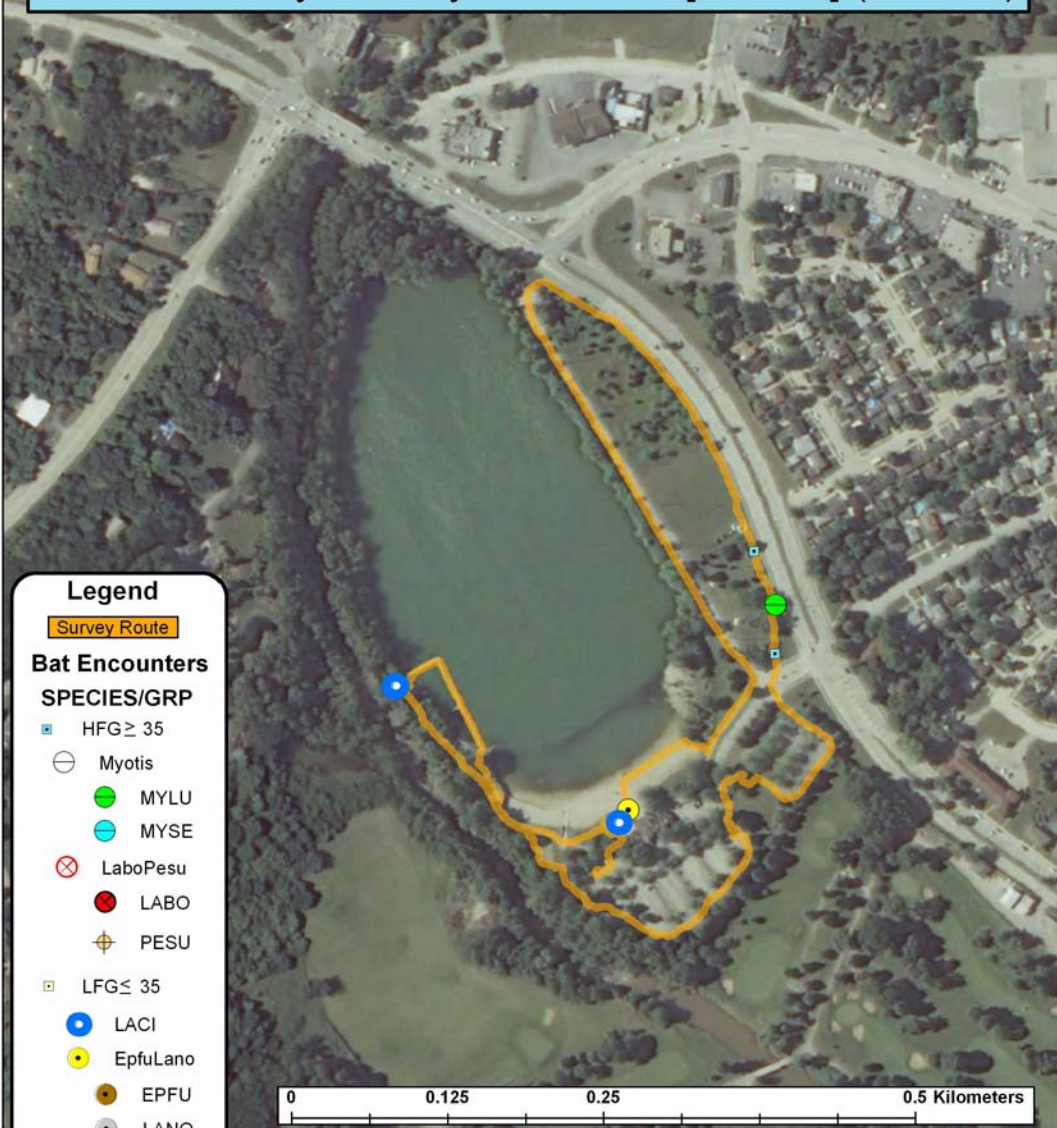

Racine County: Quarry Lake Park [Racine] (RT 473)

Legend

Survey Route

Bat Encounters

SPECIES/GRP

☐ HFG ≥ 35

⊖ Myotis

● MYLU

● MYSE

⊗ LaboPesu

● LABO

⊕ PESU

☐ LFG ≤ 35

● LACI

● EpfuLano

● EPFU

● LANO

Ecological Inventory
& Monitoring

Date, Time, & Weather

17 June 09

Sunset 8:31 PM

	Time (PM)	Temp (°F)	Relative Humidity	Wind Speed
START	9:02	67.4°	73%	0.5 m/s
END	10:04	65.3°	78%	0.0 m/s

Surveyor: Warner
Notes:

Route Distance: 2.0 km