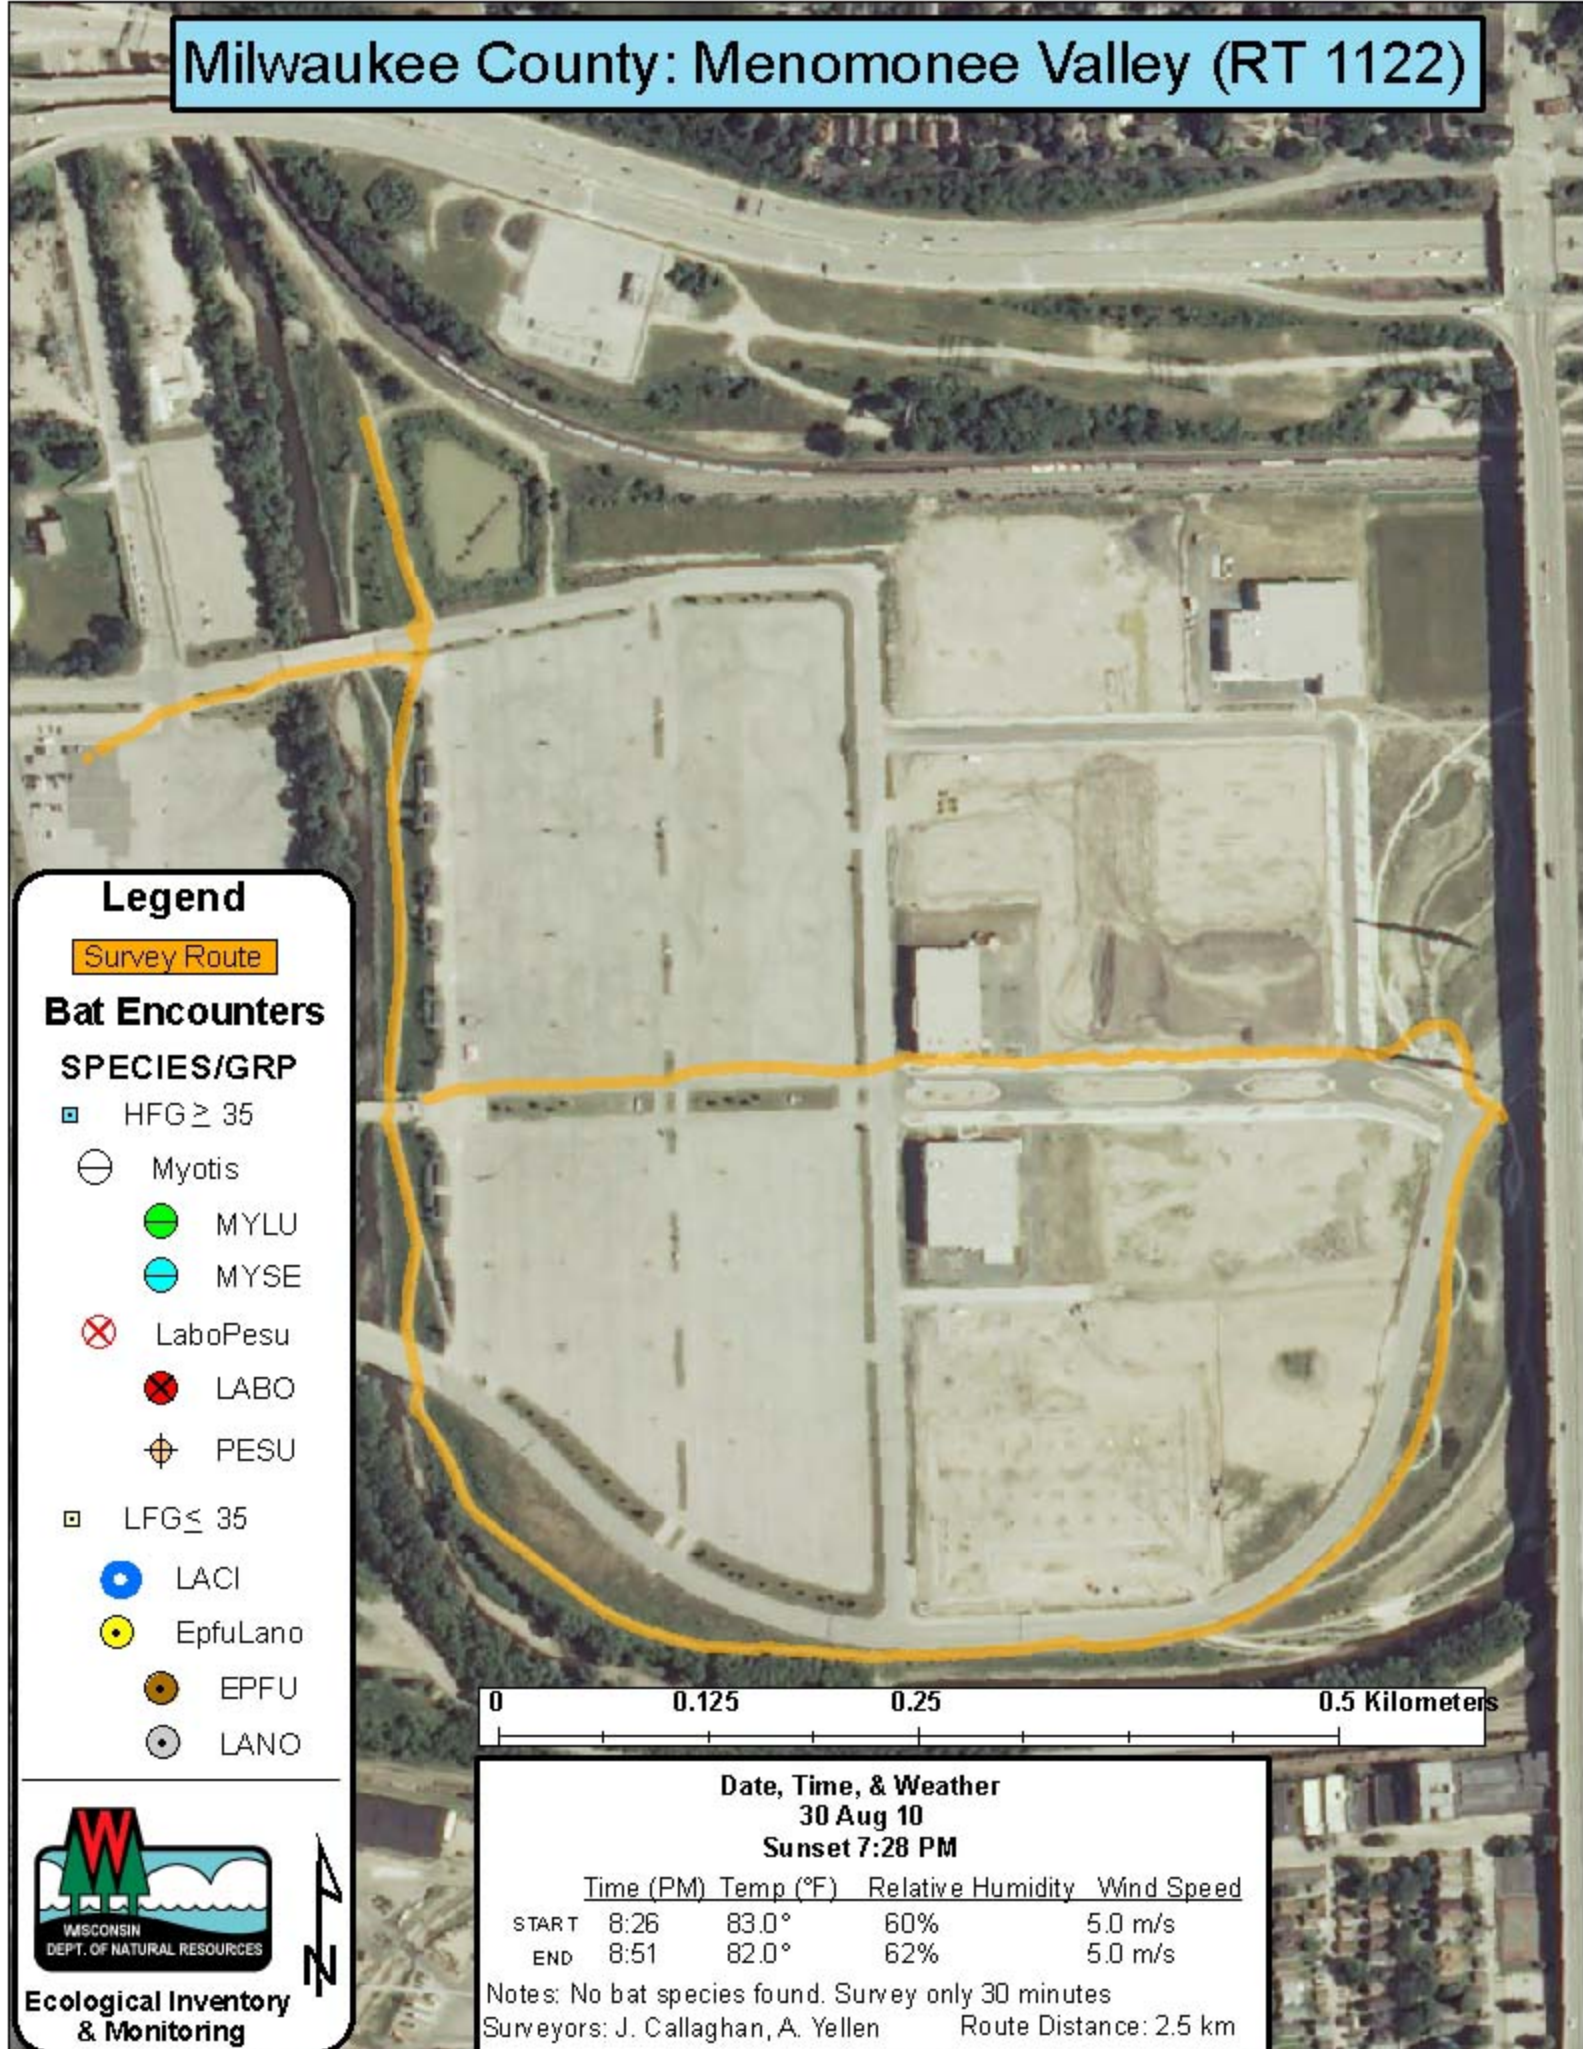

Milwaukee County: Menomonee Valley (RT 1122)

Legend

Survey Route

Bat Encounters

SPECIES/GRP

▣ HFG \geq 35

⊖ Myotis

● MYLU

● LANO

Ecological Inventory
& Monitoring

Date, Time, & Weather

30 Aug 10

Sunset 7:28 PM

	Time (PM)	Temp (°F)	Relative Humidity	Wind Speed
START	8:26	83.0°	60%	5.0 m/s
END	8:51	82.0°	62%	5.0 m/s

Notes: No bat species found. Survey only 30 minutes

Surveyors: J. Callaghan, A. Yellen

Route Distance: 2.5 km