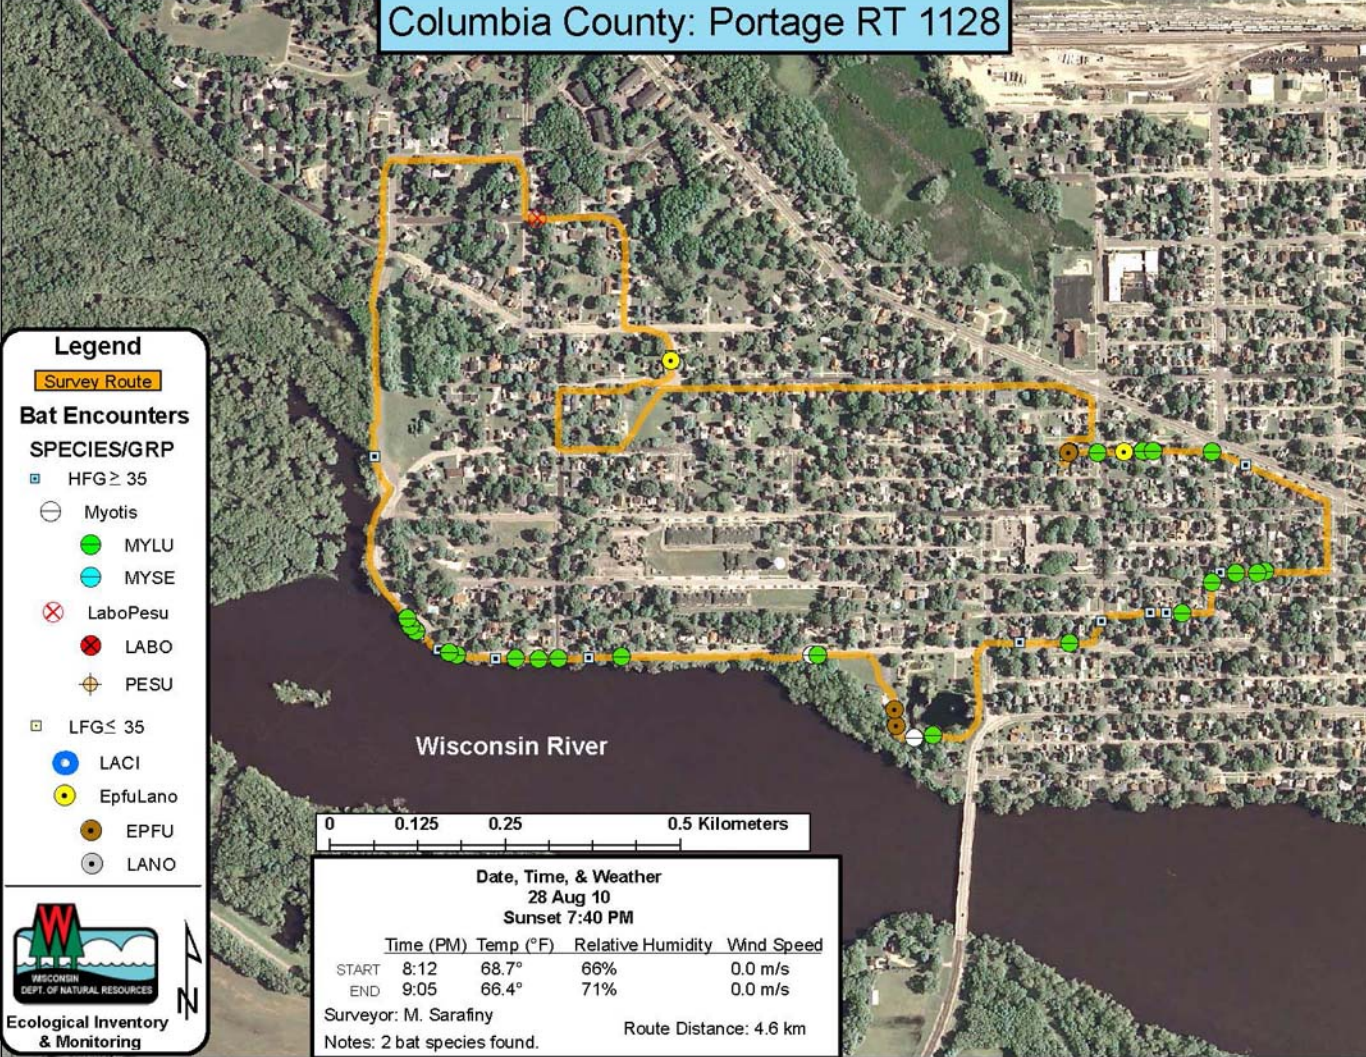

# Columbia County: Portage RT 1128

## Legend

**Survey Route**

	Time (PM)	Temp (°F)	Relative Humidity	Wind Speed
START	8:12	68.7°	66%	0.0 m/s
END	9:05	66.4°	71%	0.0 m/s

Surveyor: M. Sarafny

Route Distance: 4.6 km

Notes: 2 bat species found.