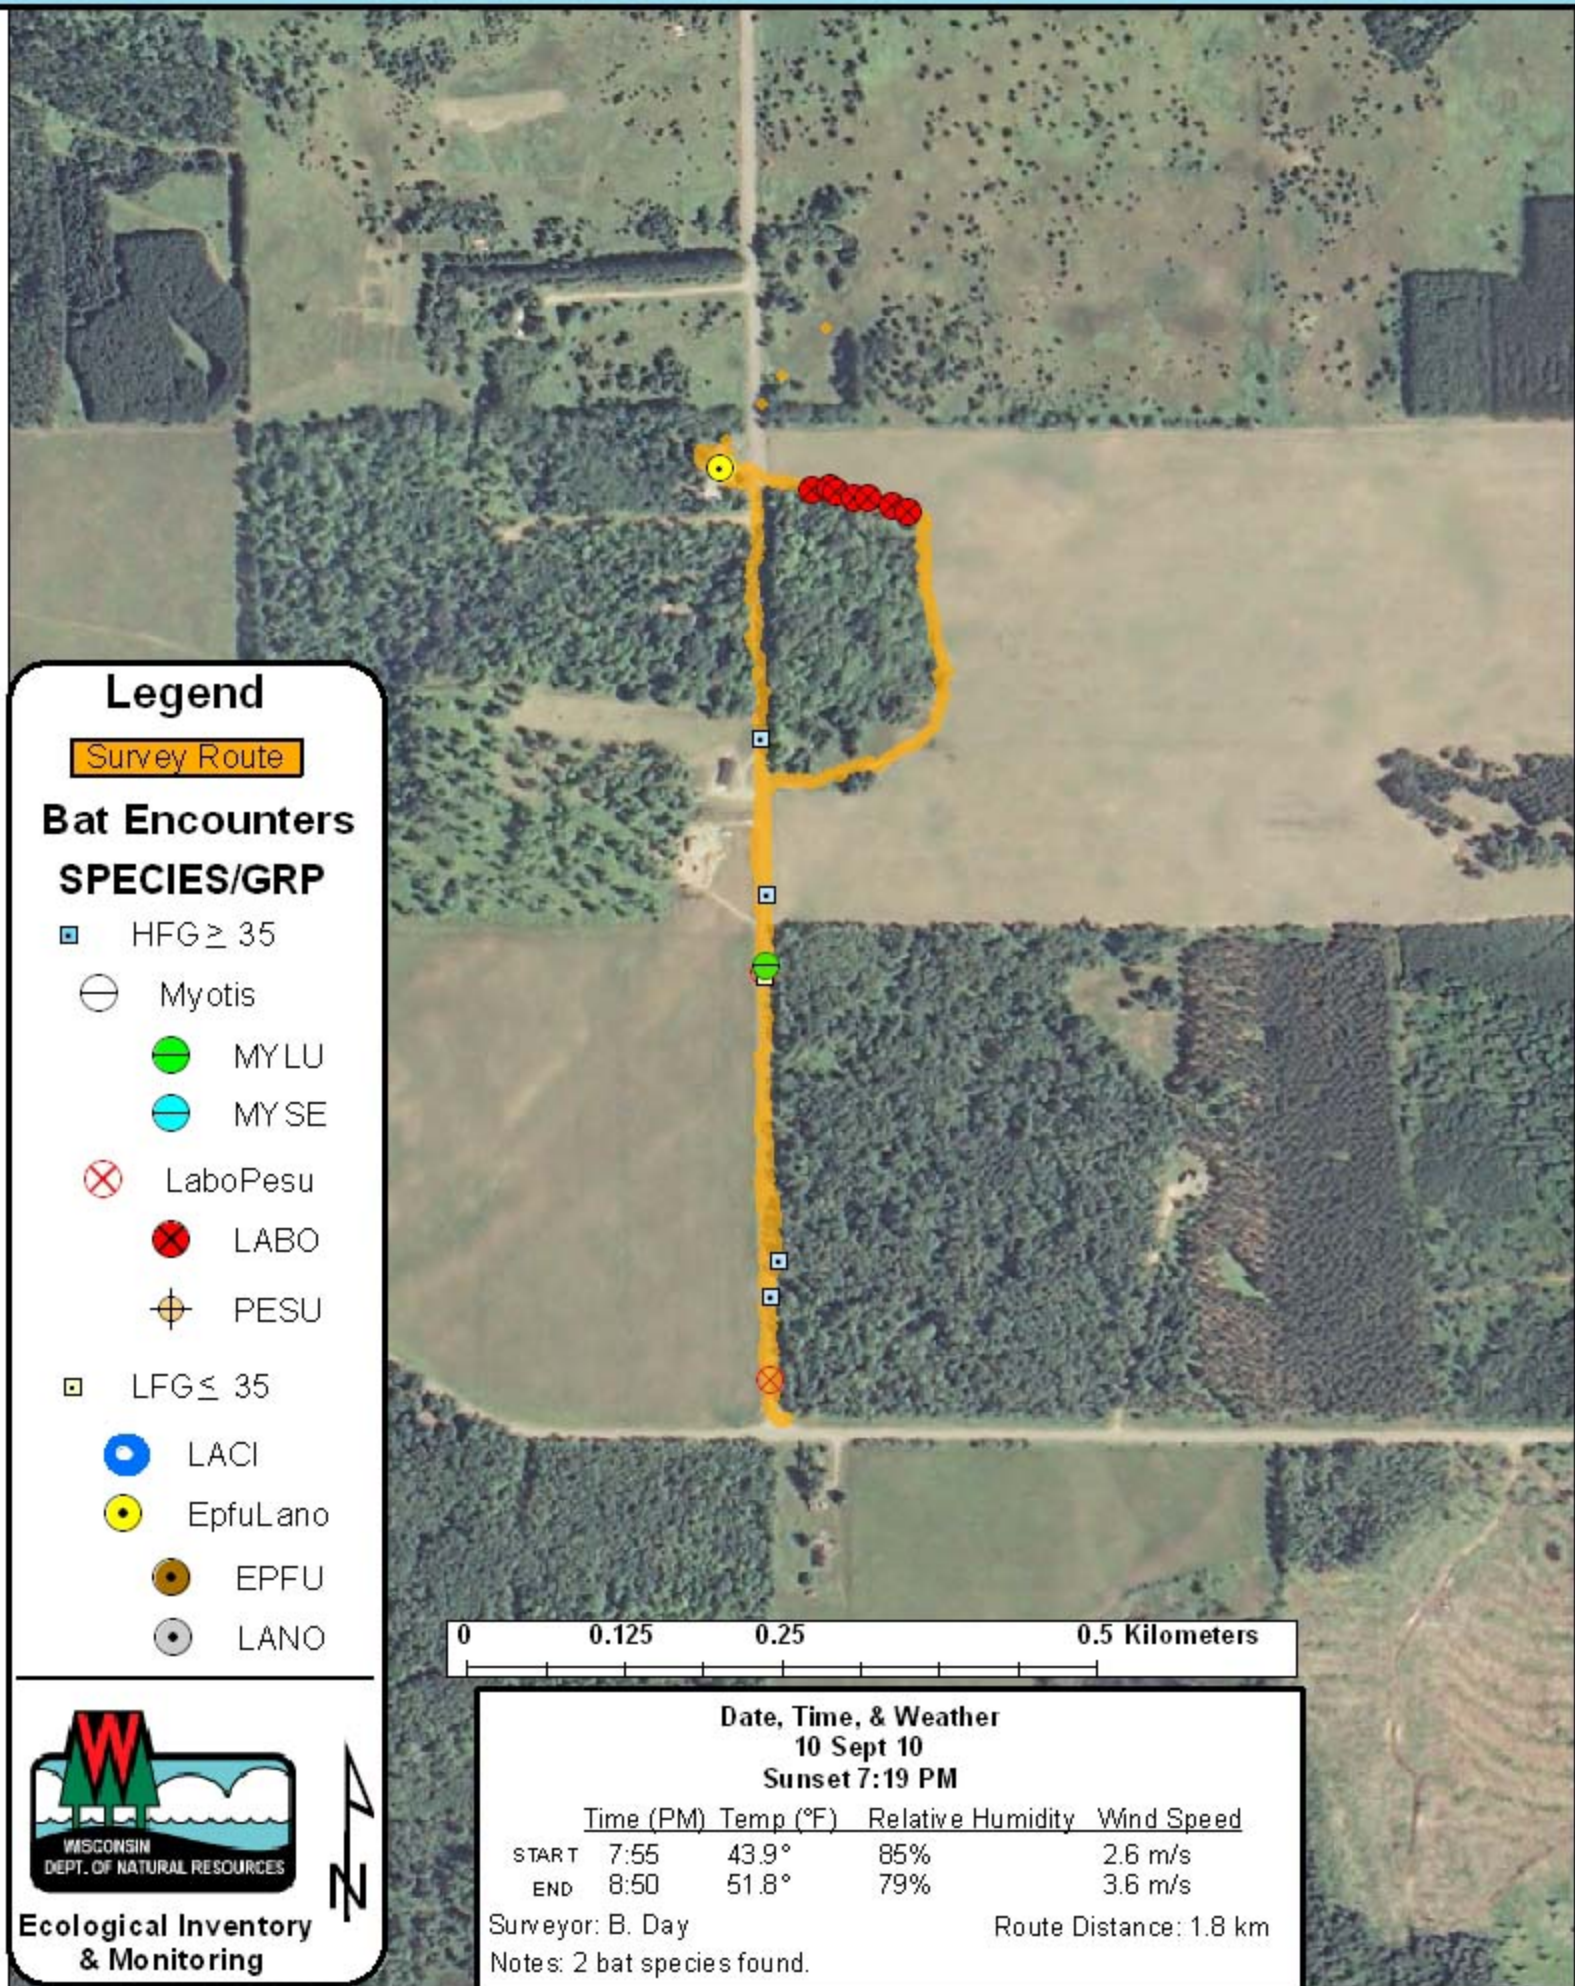

Oneida County: Clover Valley Road, NE of Harshaw RT 1133

Legend

Survey Route

Bat Encounters SPECIES/GRP

▣ HFG ≥ 35

⊖ Myotis

● MYLU

● MYSE

⊗ LaboPesu

⊗ LABO

⊕ PESU

▣ LFG ≤ 35

● LACI

● EpfuLano

● EPFU

● LANO

Ecological Inventory
& Monitoring

Date, Time, & Weather 10 Sept 10 Sunset 7:19 PM

	Time (PM)	Temp (°F)	Relative Humidity	Wind Speed
START	7:55	43.9°	85%	2.6 m/s
END	8:50	51.8°	79%	3.6 m/s

Surveyor: B. Day

Route Distance: 1.8 km

Notes: 2 bat species found.