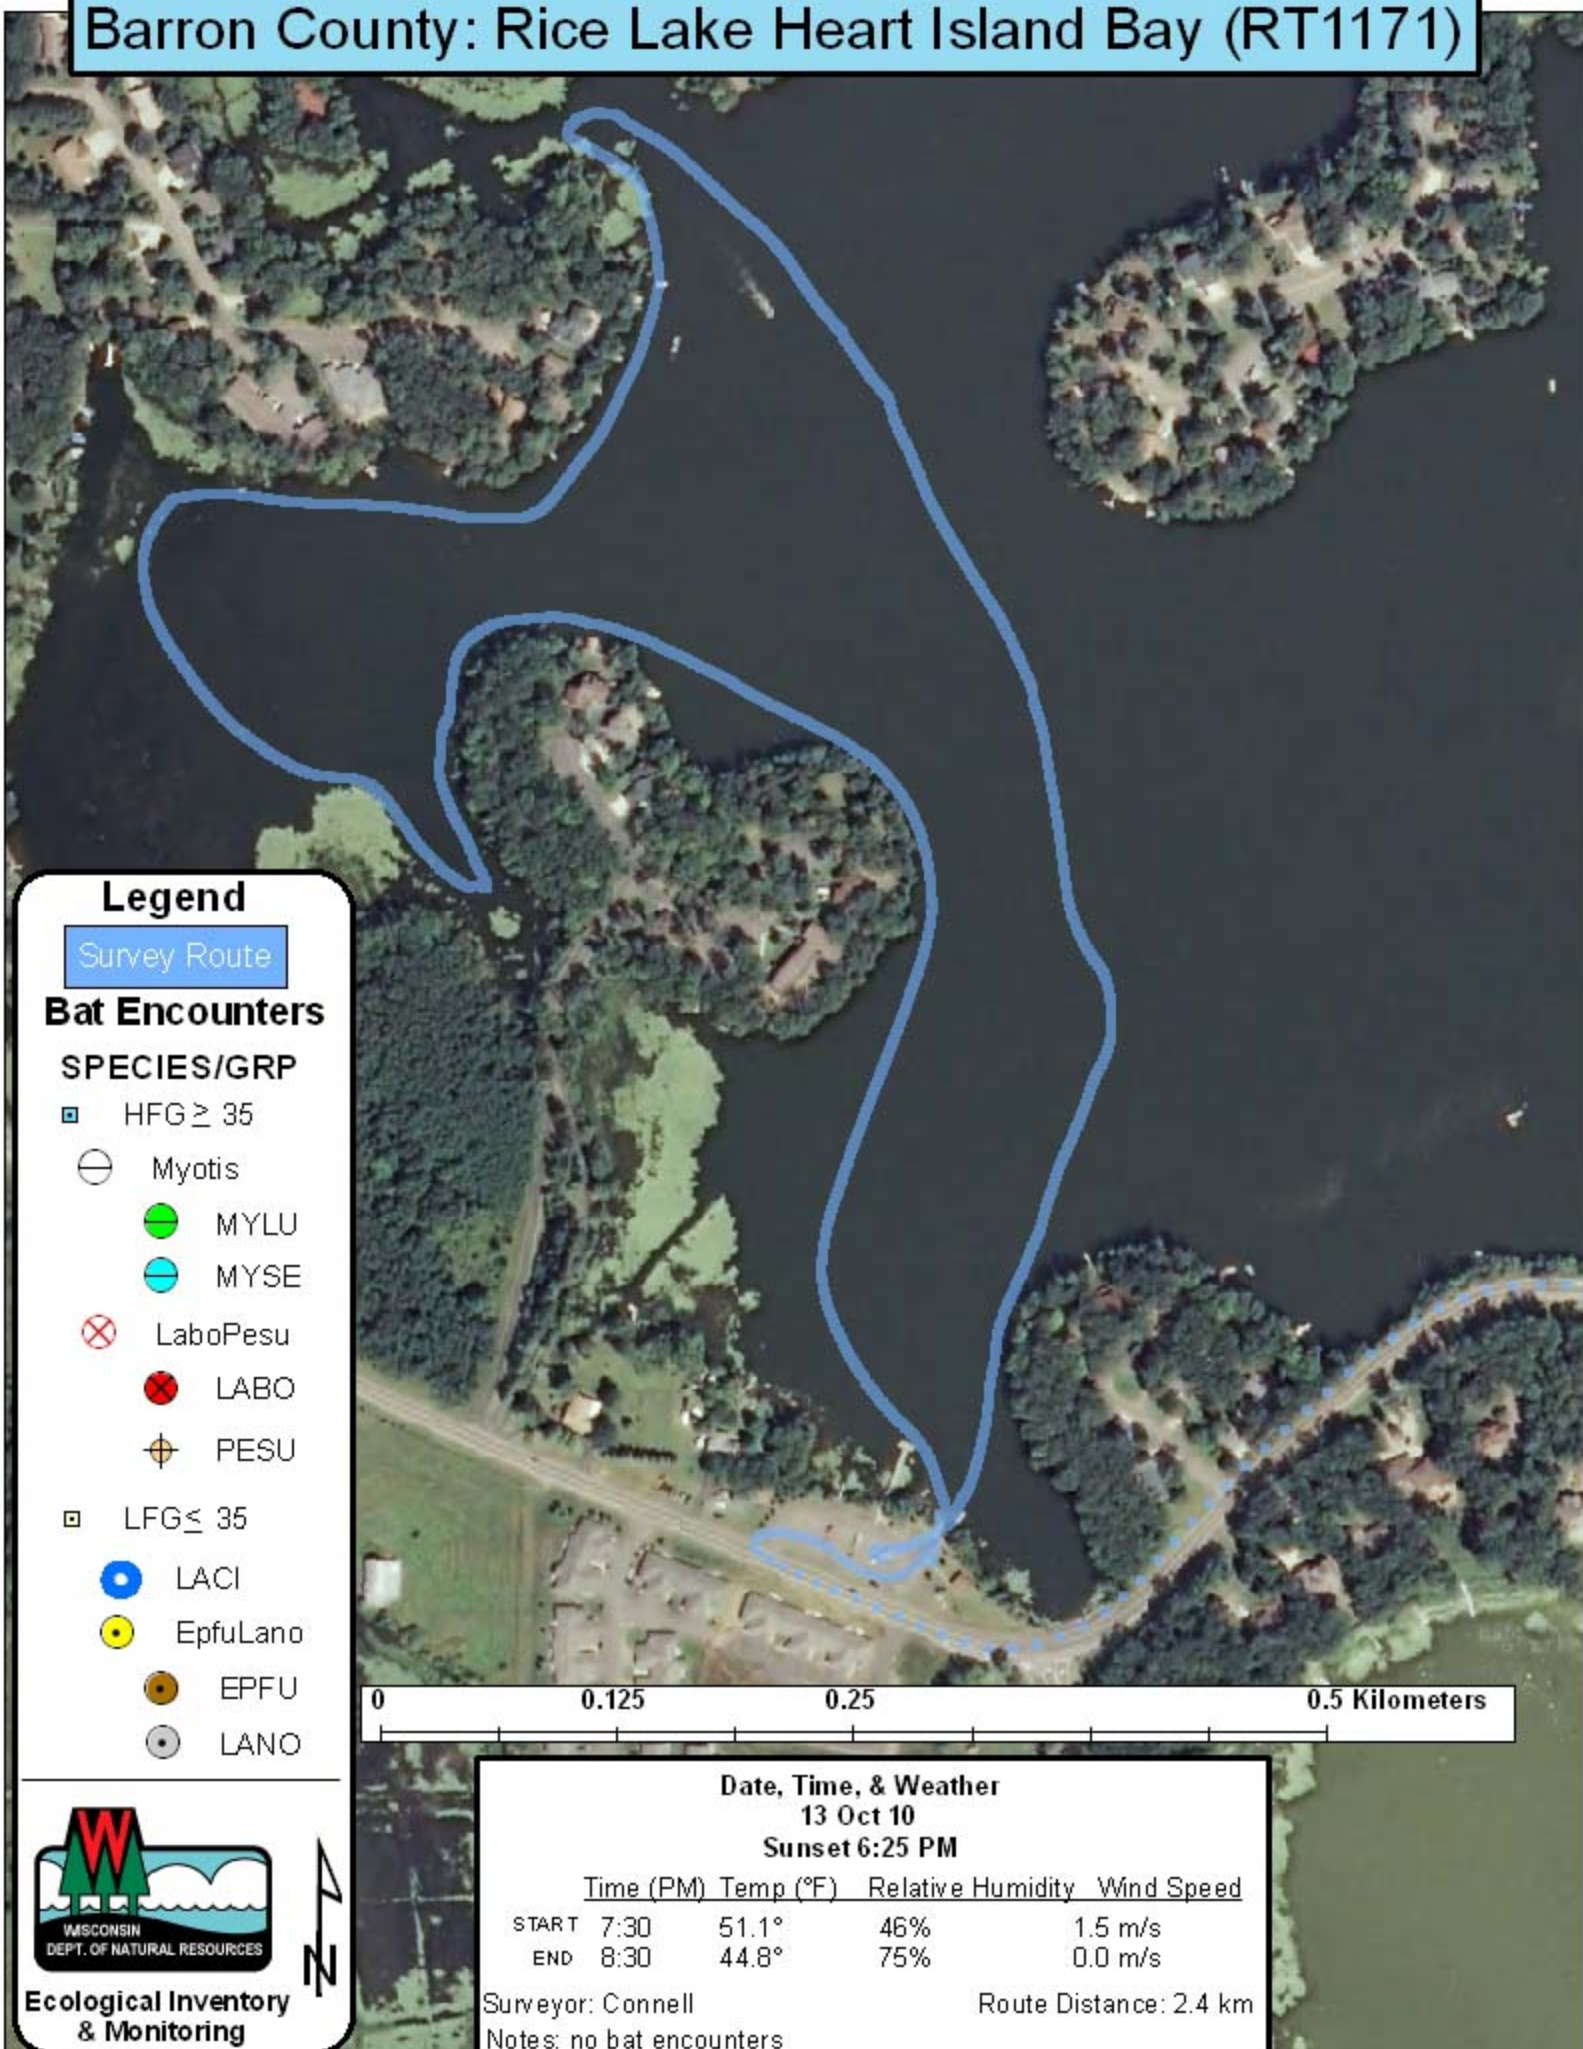

Barron County: Rice Lake Heart Island Bay (RT1171)

Legend

Survey Route

Bat Encounters

SPECIES/GRP

- ▣ HFG ≥ 35
- ⊖ Myotis
- MYLU
- MYSE
- ⊗ LaboPesu
- LABO
- ⊕ PESU
- ▣ LFG ≤ 35
- LACI
- EpfuLano
- EPFU
- LANO

Ecological Inventory & Monitoring

Date, Time, & Weather
 13 Oct 10
 Sunset 6:25 PM

	Time (PM)	Temp (°F)	Relative Humidity	Wind Speed
START	7:30	51.1°	46%	1.5 m/s
END	8:30	44.8°	75%	0.0 m/s

Surveyor: Connell

Route Distance: 2.4 km

Notes: no bat encounters