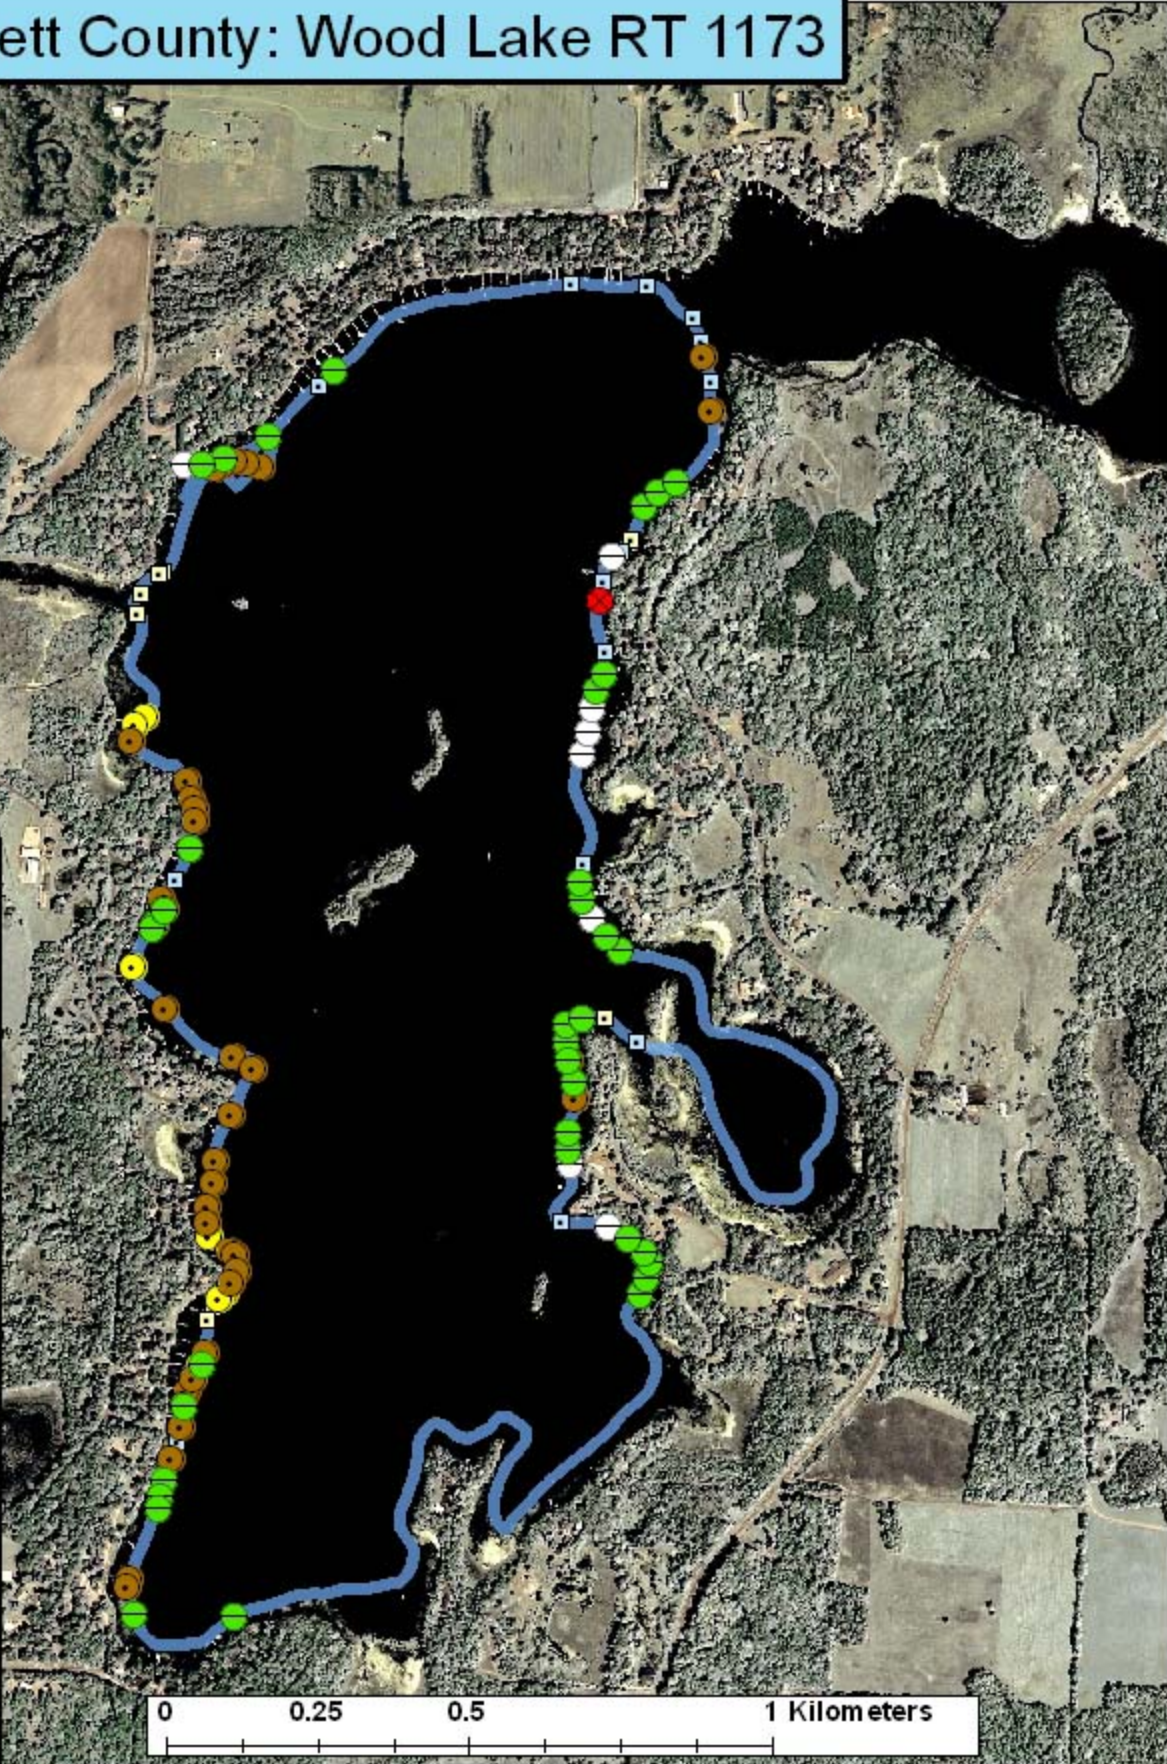

Burnett County: Wood Lake RT 1173

Legend

Survey Route

Bat Encounters

SPECIES/GRP

- ▣ HFG ≥ 35
- ⊖ Myotis
- MYLU
- MYSE
- ⊗ LaboPesu
- LABO
- ⊕ PESU
- ▣ LFG ≤ 35
- LACI
- EpfuLano
- EPFU
- LANO

Date, Time, & Weather
14 Sept 10
Sunset 7:22 PM

	Time (PM)	Temp (°F)	Relative Humidity	Wind Speed
START	7:13	55.6°	72%	0.0 m/s
END	9:28	46.6°	92%	0.0 m/s

Notes: 3 bat species found. BATLAS Route (NW Sands).
 Surveyors: M. Berg & Grantsburg High School students Route Distance: 7.8 km

Ecological Inventory & Monitoring