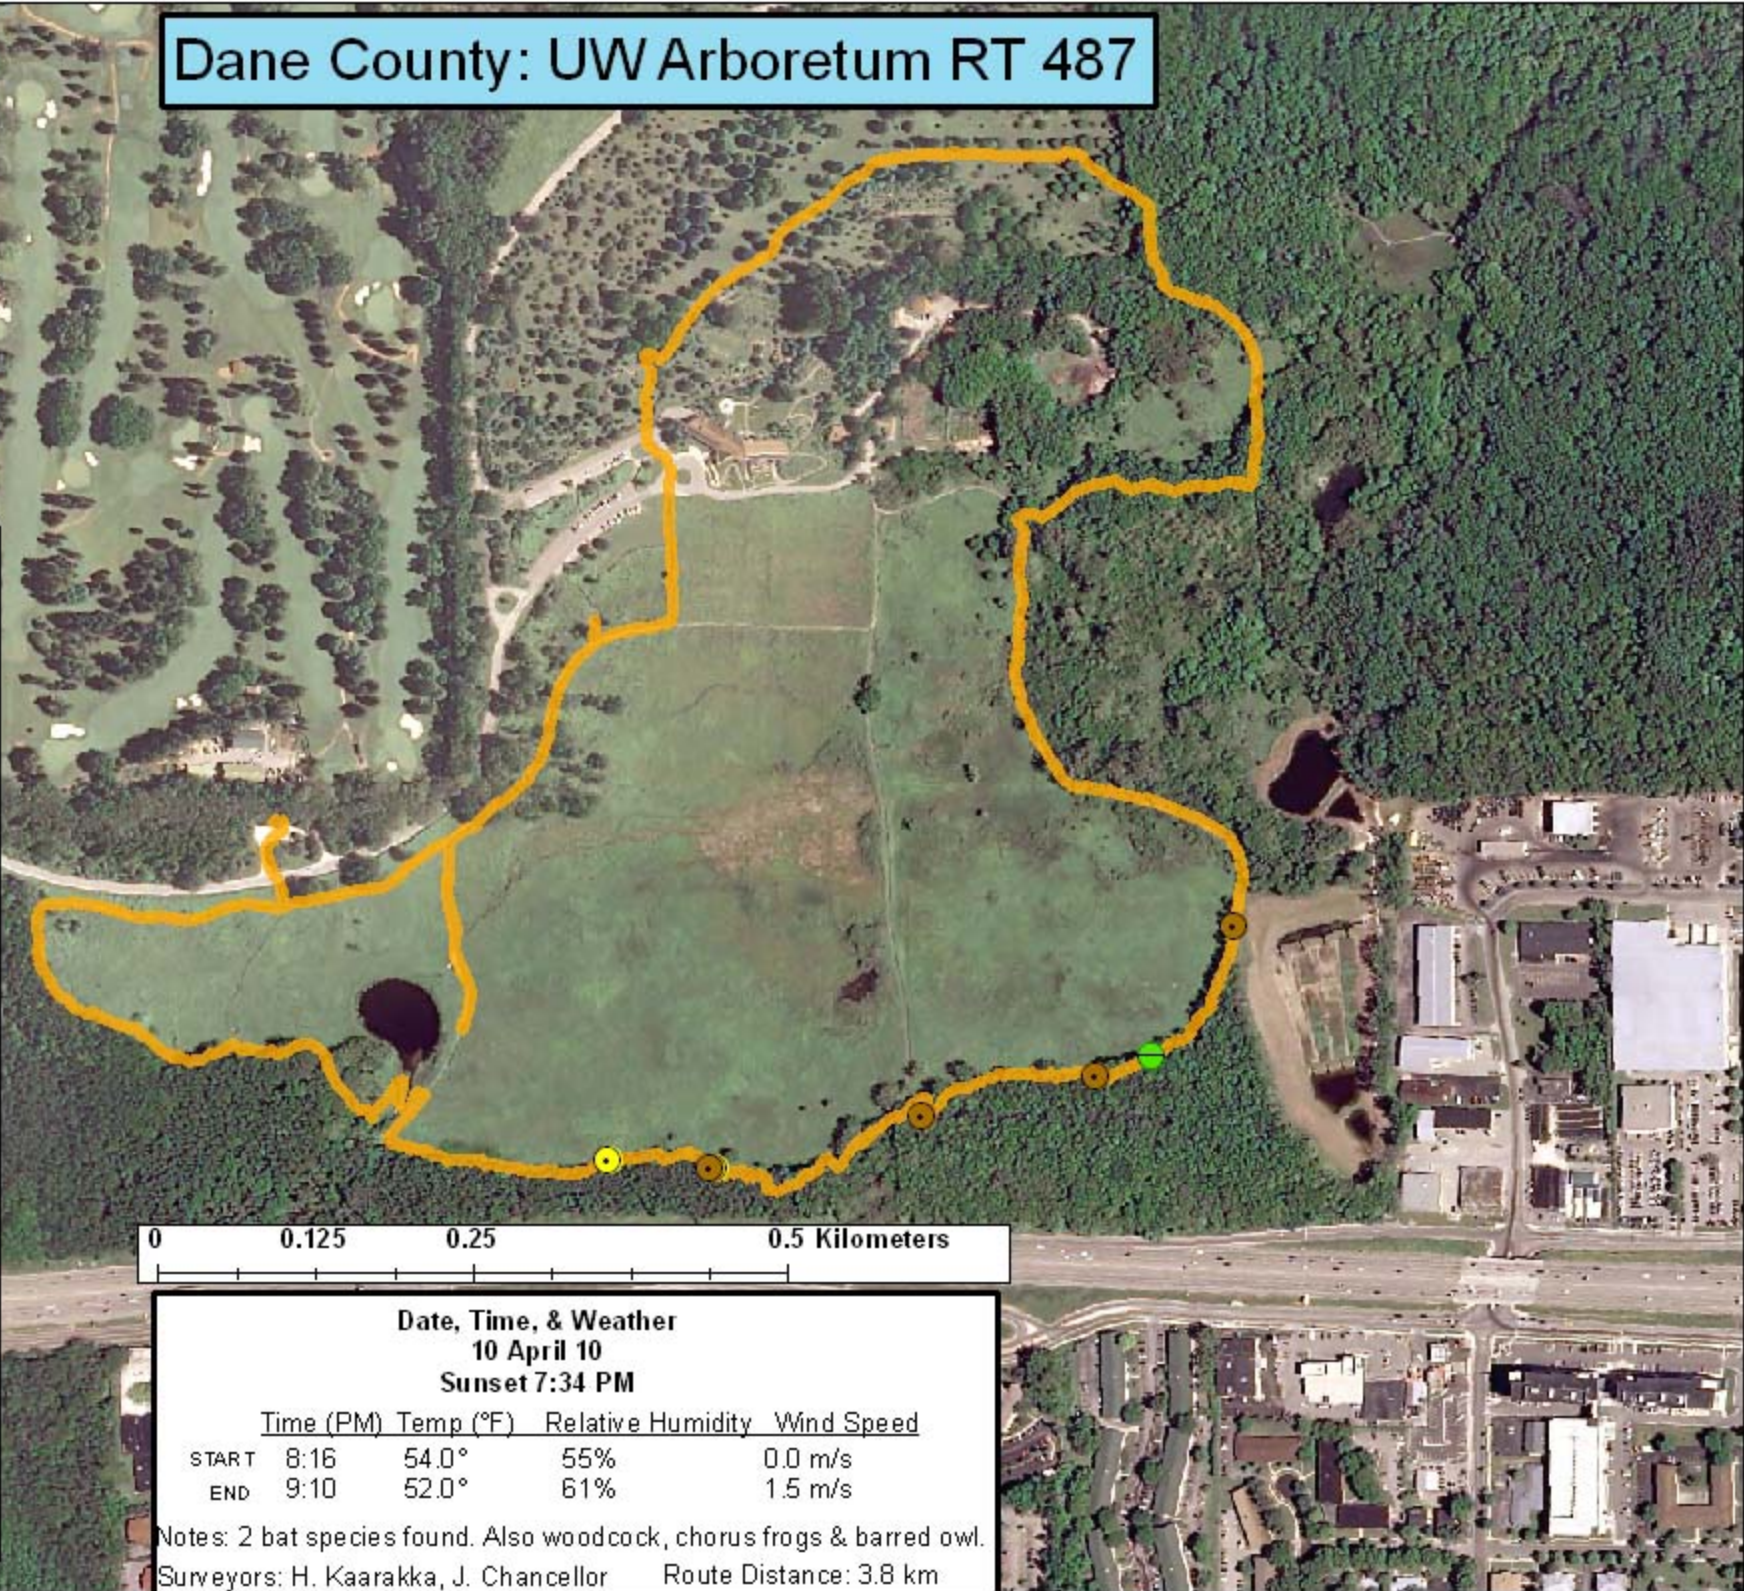

Dane County: UW Arboretum RT 487

Legend

Survey Route

Bat Encounters

SPECIES/GRP

- HFG ≥ 35
- ⊖ Myotis
- MYLU
- MYSE
- ⊗ LaboPesu
- LABO
- ⊕ PESU
- LFG ≤ 35
- LACI
- EpfuLano
- EPFU
- LANO

Date, Time, & Weather
10 April 10
Sunset 7:34 PM

	Time (PM)	Temp (°F)	Relative Humidity	Wind Speed
START	8:16	54.0°	55%	0.0 m/s
END	9:10	52.0°	61%	1.5 m/s

Notes: 2 bat species found. Also woodcock, chorus frogs & barred owl.
 Surveyors: H. Kaarakka, J. Chancellor Route Distance: 3.8 km

Ecological Inventory & Monitoring