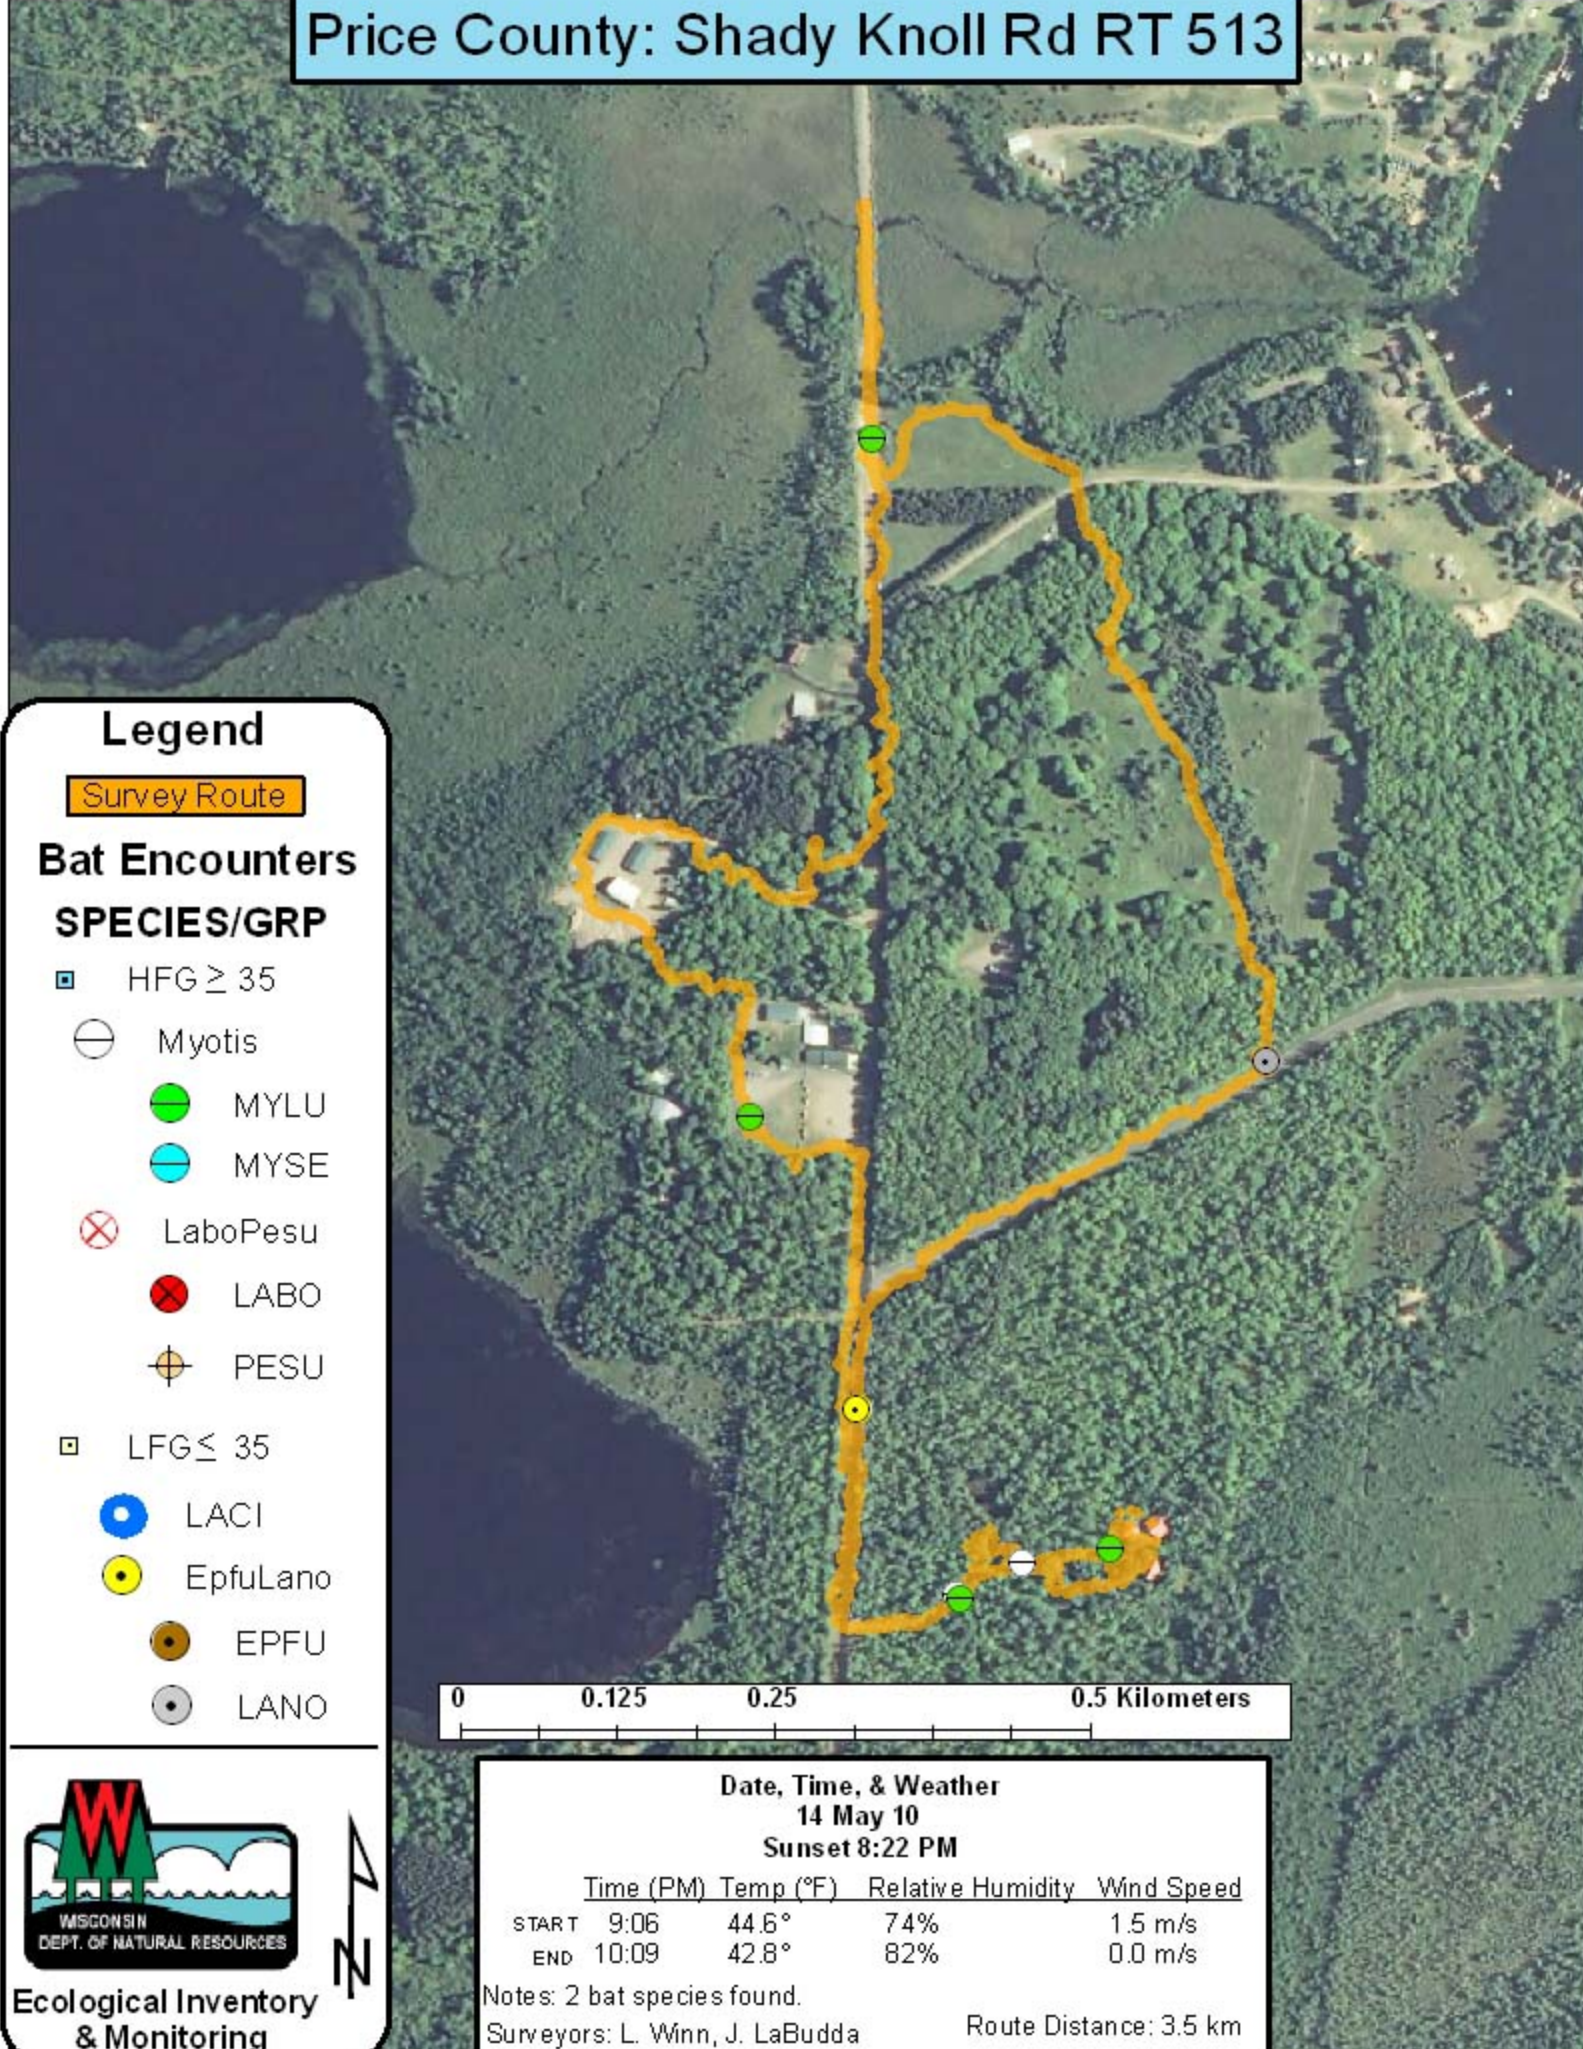

# Price County: Shady Knoll Rd RT 513

## Legend

Survey Route

### Bat Encounters

Route Distance: 3.5 km