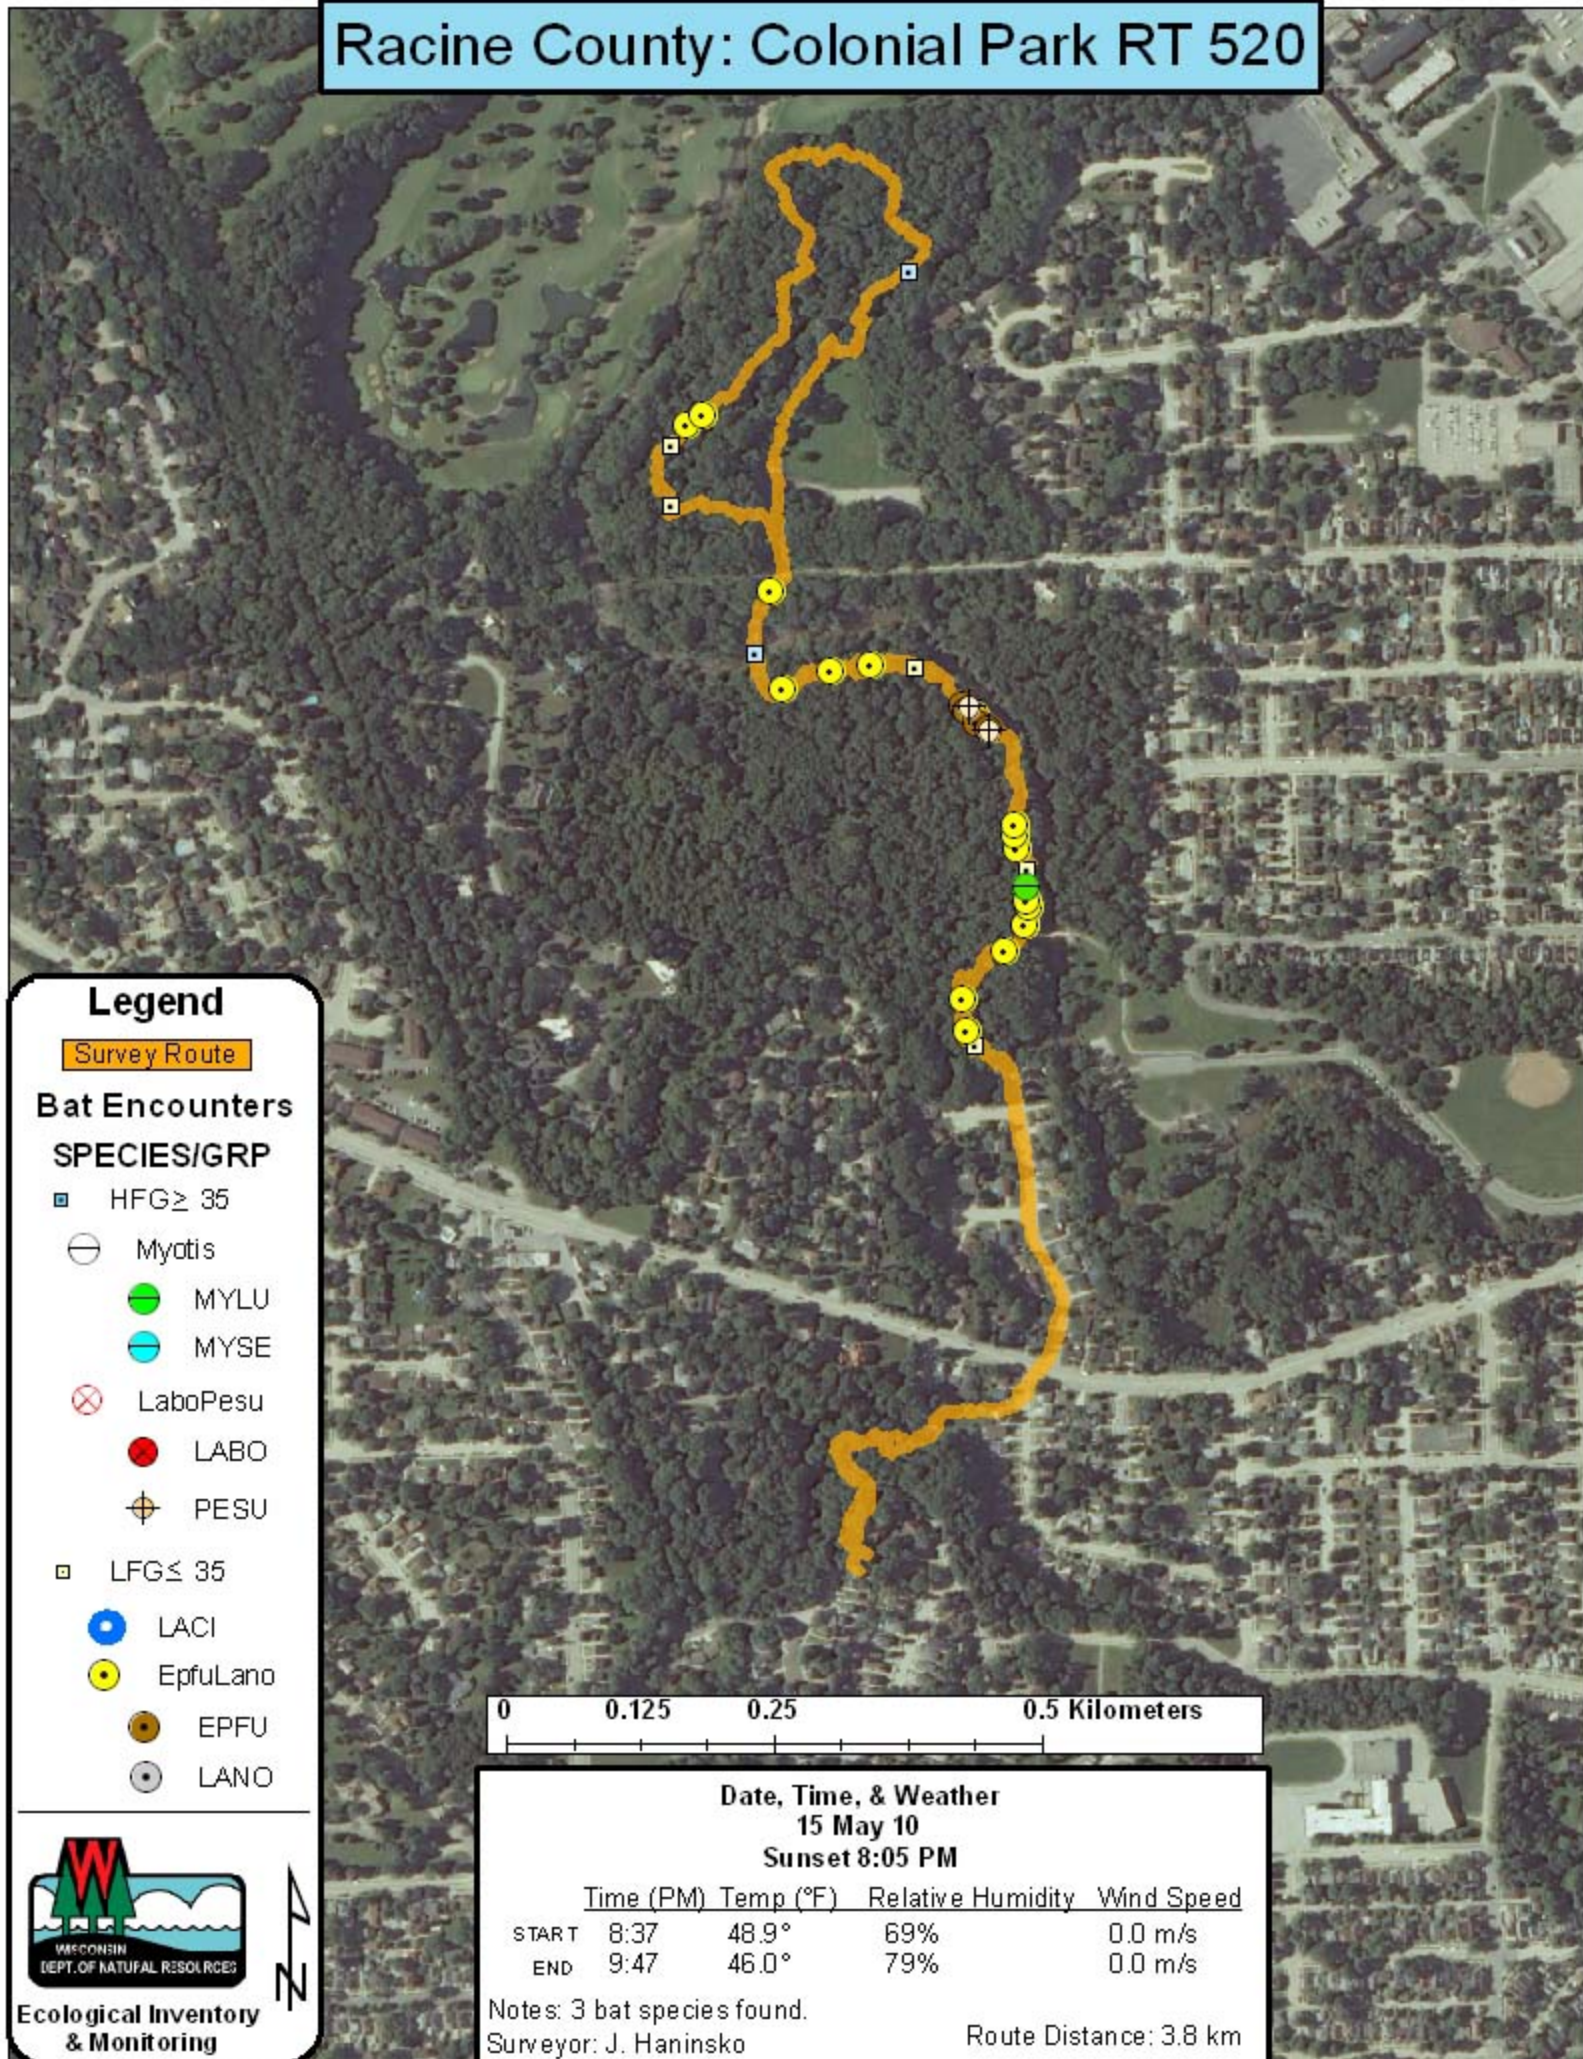

# Racine County: Colonial Park RT 520

## Legend

Survey Route

### Bat Encounters

Notes: 3 bat species found.  
Surveyor: J. Haninsko

Route Distance: 3.8 km

Ecological Inventory & Monitoring