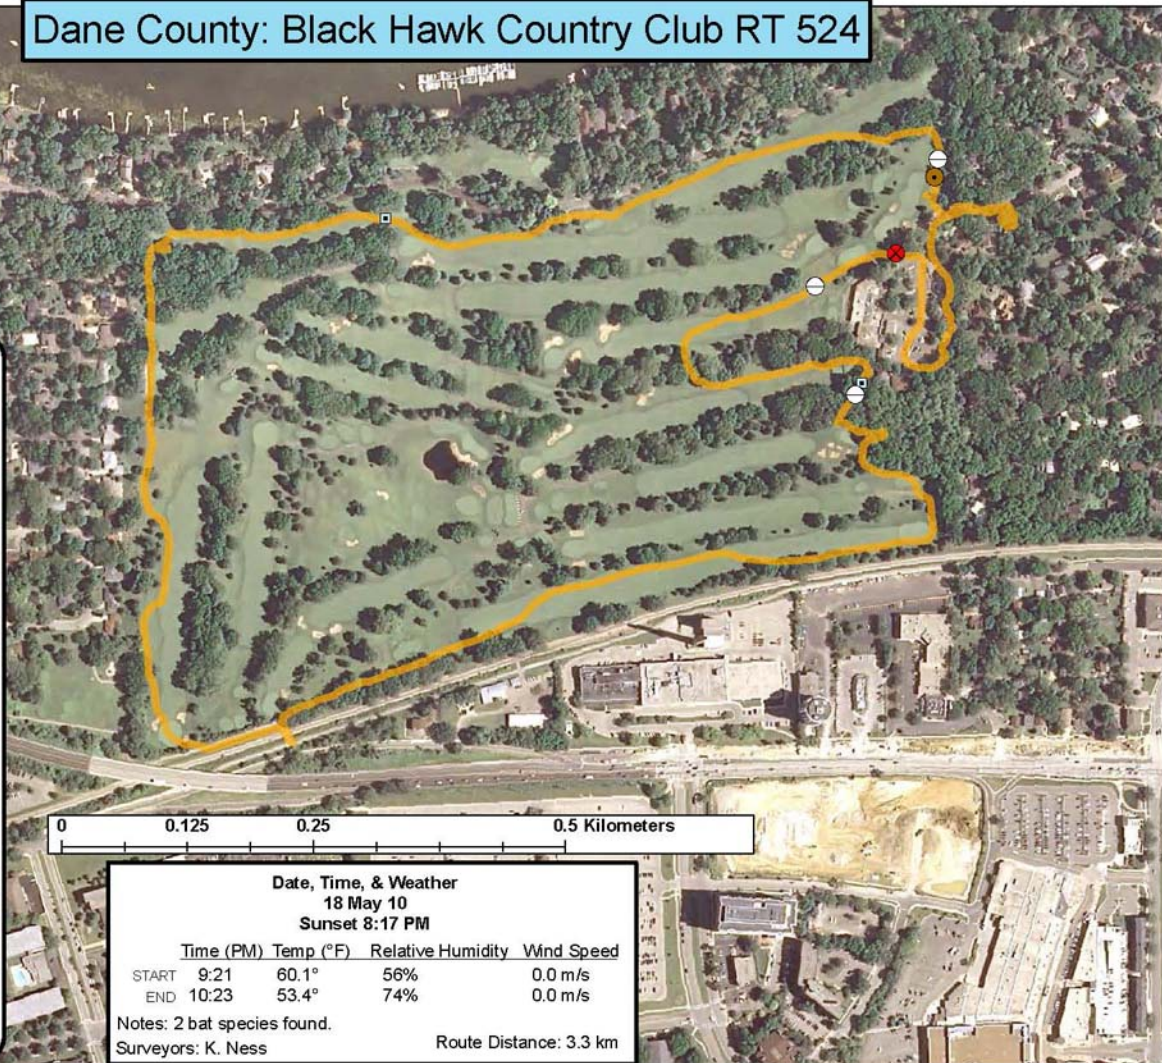

Dane County: Black Hawk Country Club RT 524

Legend

Survey Route

Bat Encounters

SPECIES/GRP

- ▣ HFG ≥ 35
- ⊖ Myotis
- MYLU
- MYSE
- ⊗ LaboPesu
- LABO
- ⊕ PESU
- ▣ LFG ≤ 35
- LACI
- EpfuLano
- EPFU
- LANO

Ecological Inventory & Monitoring

Date, Time, & Weather
18 May 10
Sunset 8:17 PM

	Time (PM)	Temp (°F)	Relative Humidity	Wind Speed
START	9:21	60.1°	56%	0.0 m/s
END	10:23	53.4°	74%	0.0 m/s

Notes: 2 bat species found.
 Surveyors: K. Ness
 Route Distance: 3.3 km