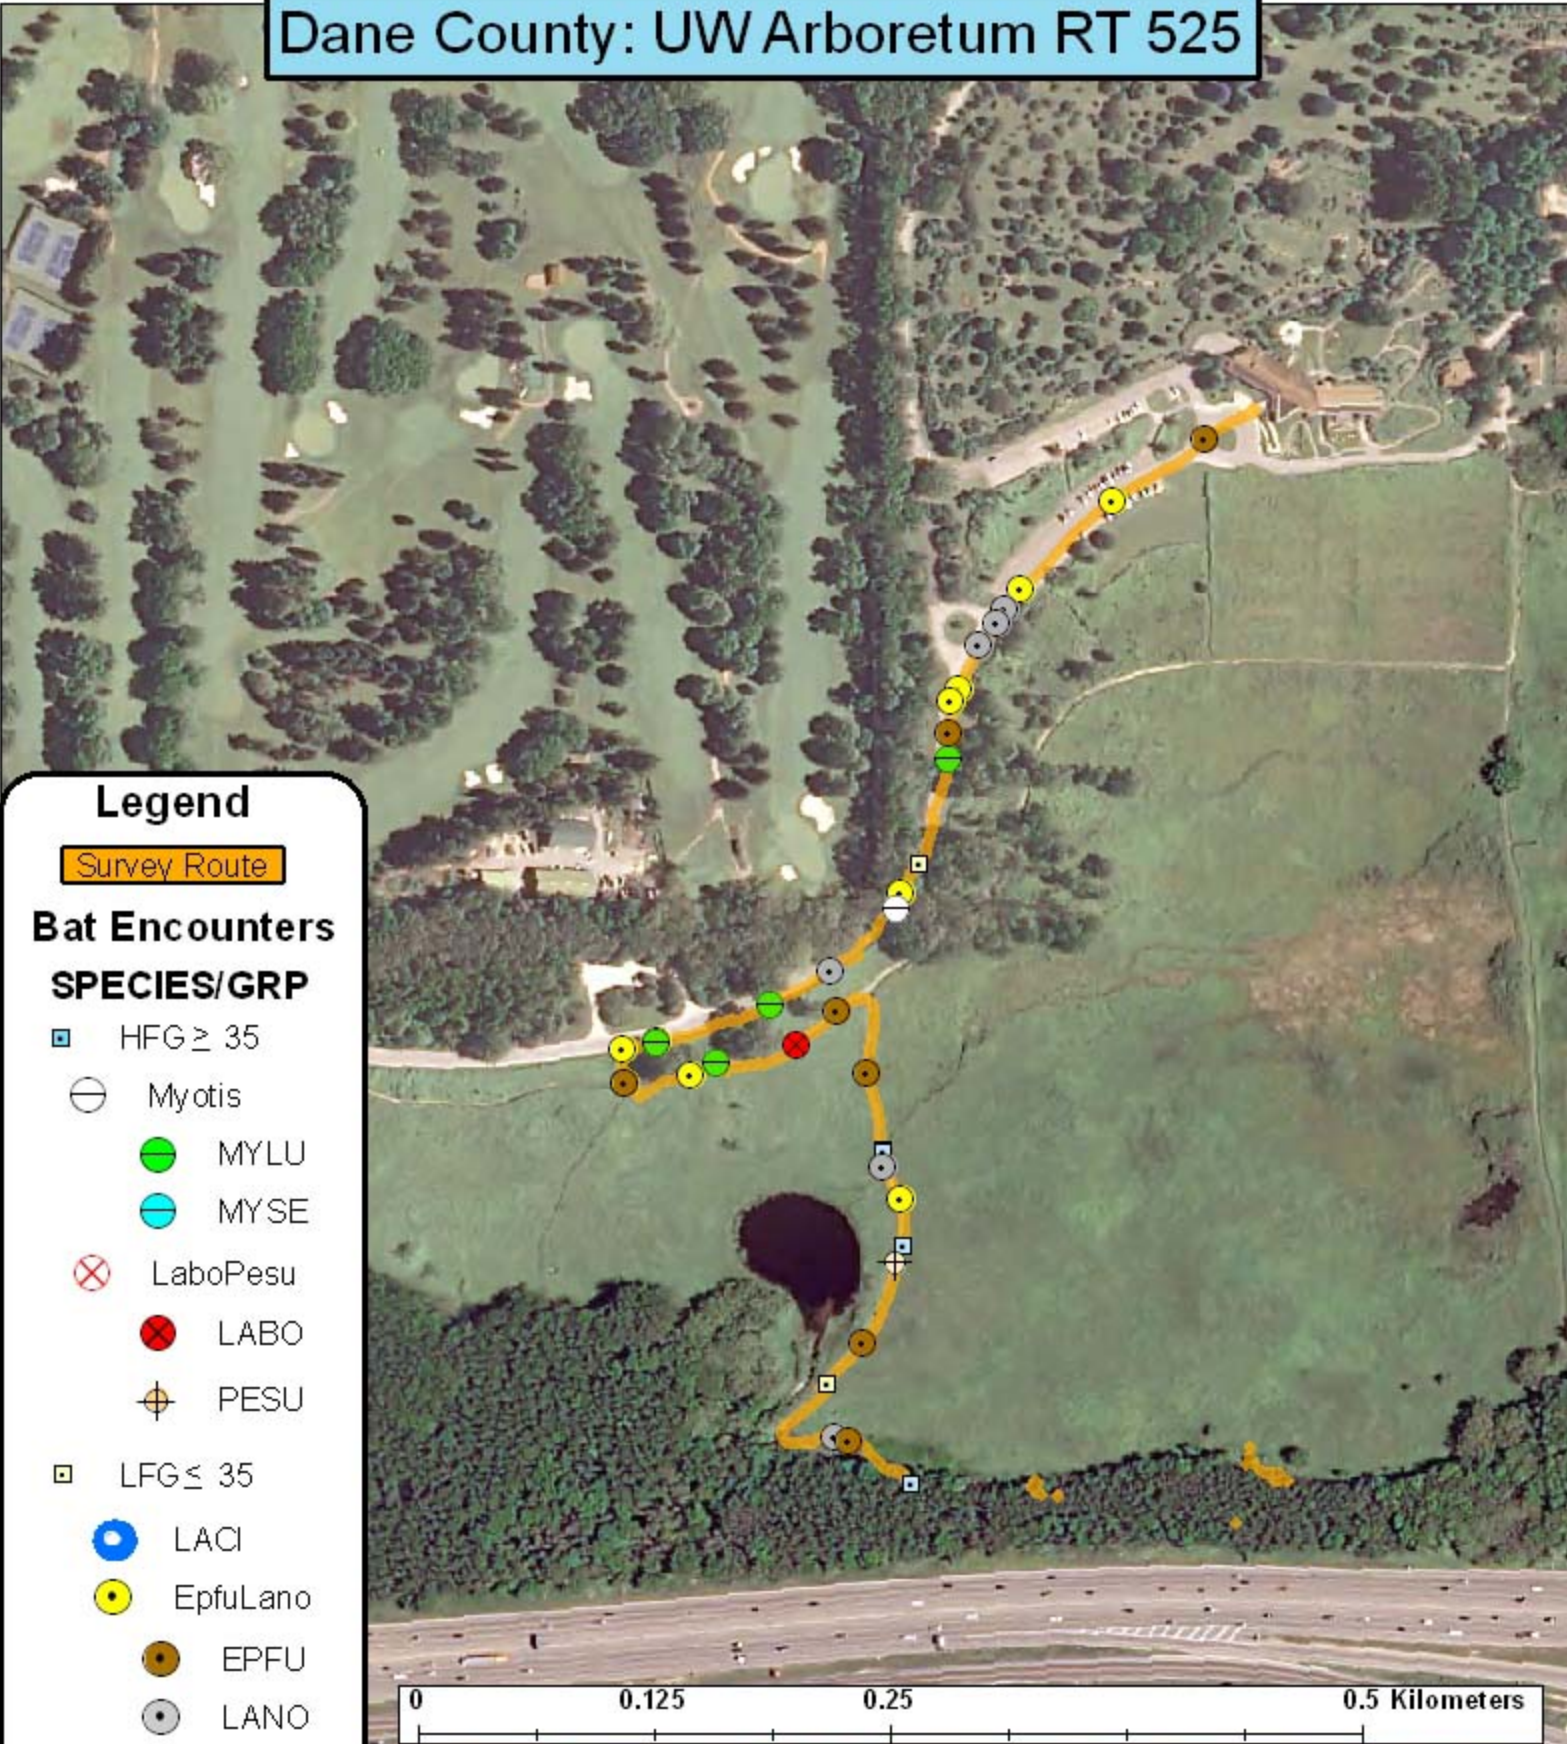

Dane County: UW Arboretum RT 525

Legend

Survey Route

Bat Encounters

SPECIES/GRP

- HFG ≥ 35
- ⊖ Myotis
- MYLU
- MYSE
- ⊗ LaboPesu
- ⊗ LABO
- ⊕ PESU
- LFG ≤ 35
- LACI
- EpfuLano
- EPFU
- LANO

Date, Time, & Weather

18 May 10
Sunset 8:17 PM

	Time (PM)	Temp (°F)	Relative Humidity	Wind Speed
START	8:52	60.1°	56%	0.0 m/s
END	9:23	53.4°	74%	0.0 m/s

Notes: 5 bat species found. Survey cut short due to technical problems.
Surveyors: Training
Route Distance: 1.2 km