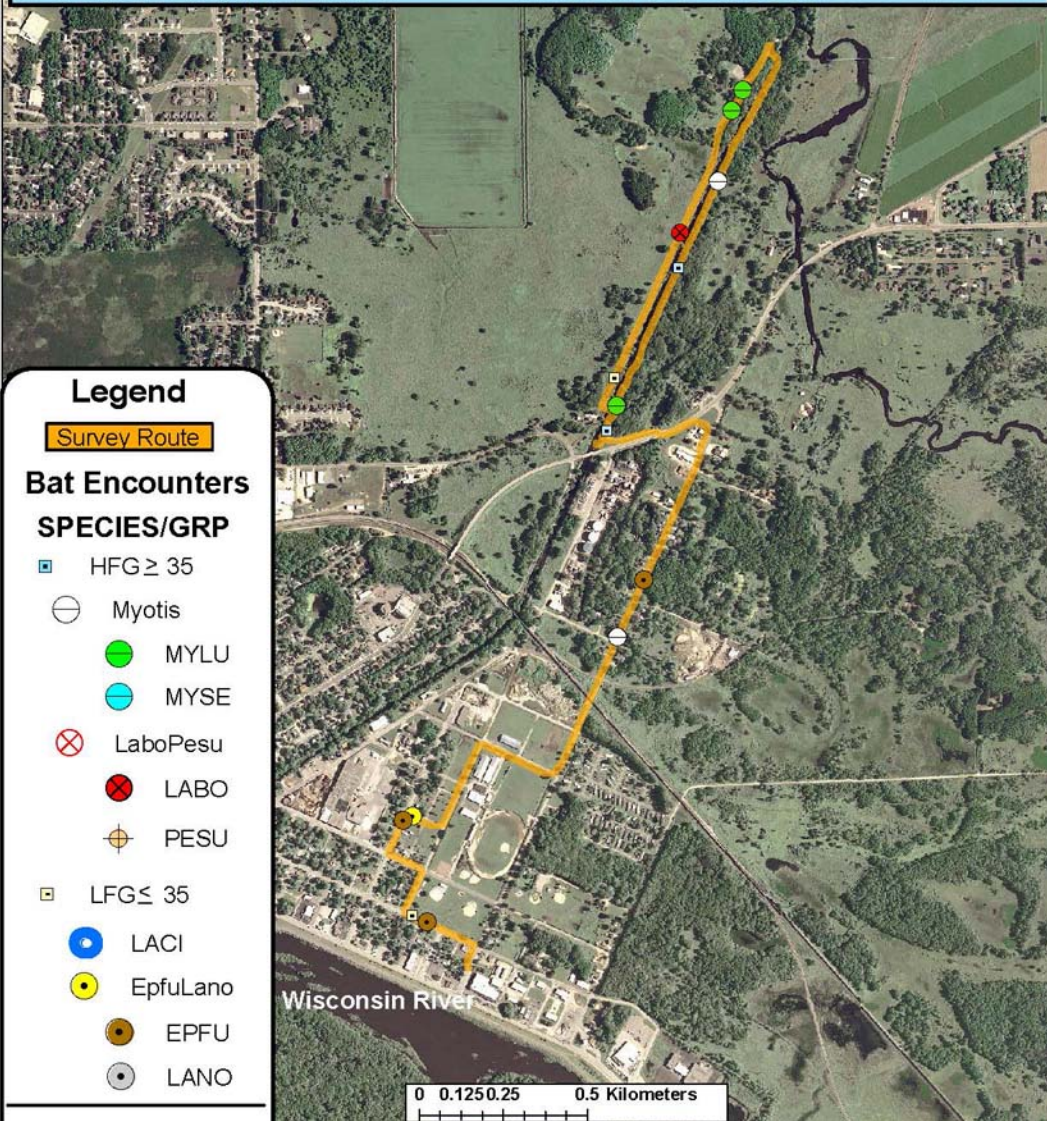

Columbia County: Portage- Canal and Ice Age Trail RT 571

Legend

Survey Route

Bat Encounters

SPECIES/GRP

- HFG ≥ 35
- Myotis
- MYLU
- MYSE
- ⊗ LaboPesu
- ⊗ LABO
- ⊕ PESU
- LFG ≤ 35
- LACI
- EpfuLano
- EPFU
- LANO

Wisconsin River

0 0.125 0.25 0.5 Kilometers

**Ecological Inventory
& Monitoring**

Date, Time, & Weather

21 May 10

Sunset 8:22 PM

	Time (PM)	Temp (°F)	Relative Humidity	Wind Speed
START	8:52	59.4°	95%	0.0 m/s
END	9:52	58.2°	97%	0.0 m/s

Notes: 3 bat species found.

Surveyor: M. Sarafiny

Route Distance: 5.4 km