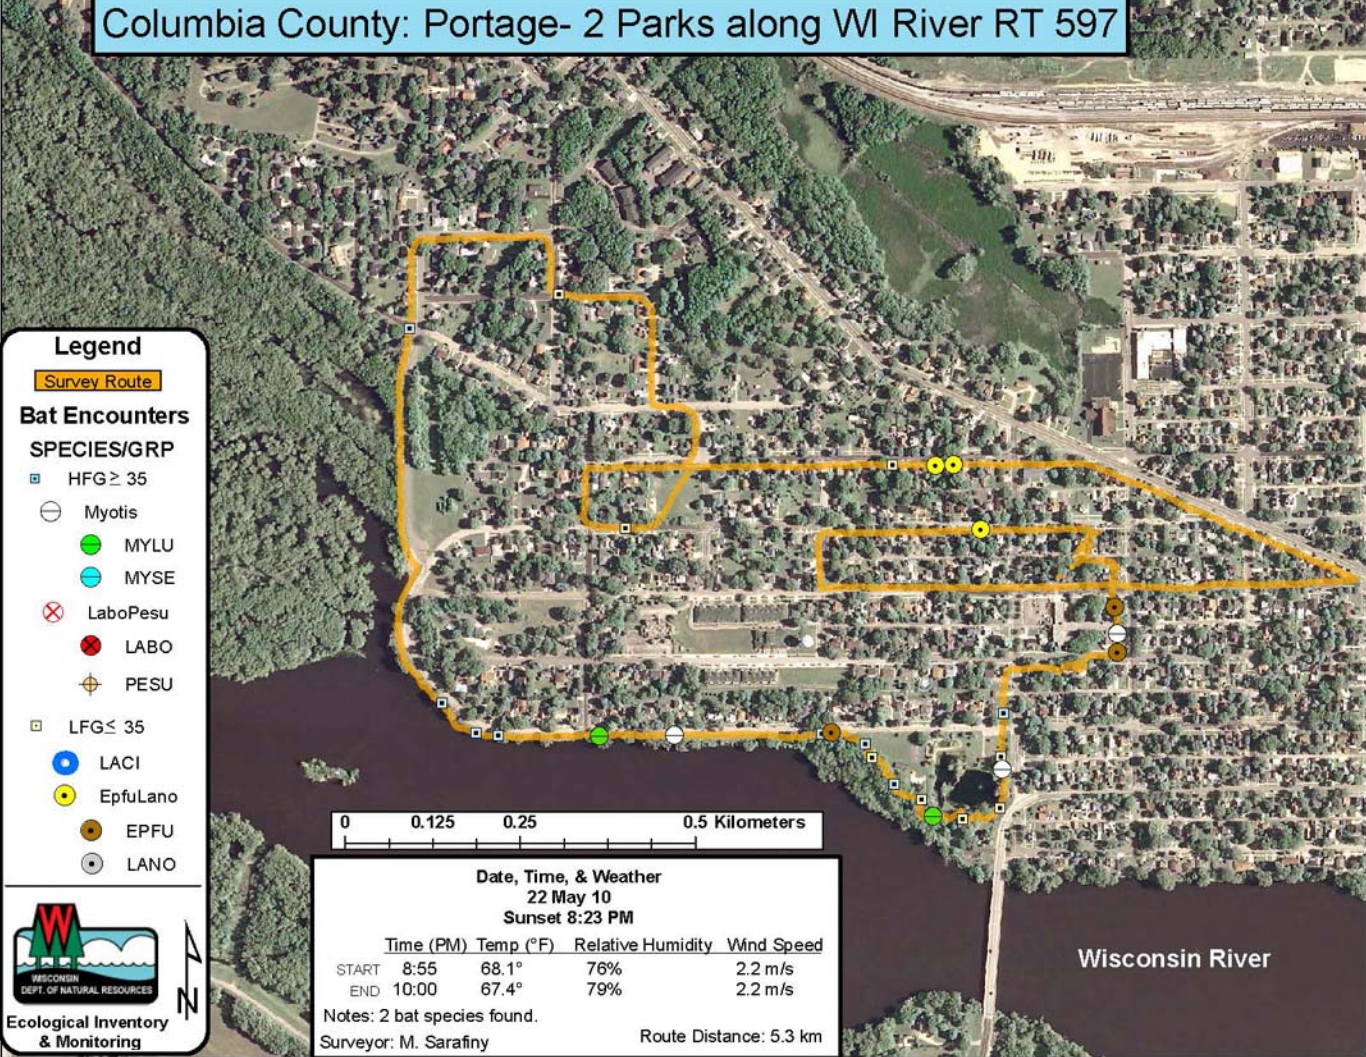

# Columbia County: Portage- 2 Parks along WI River RT 597

## Legend

**Survey Route**

Notes: 2 bat species found.

Surveyor: M. Sarafiny

Route Distance: 5.3 km

Ecological Inventory  
 & Monitoring

Wisconsin River