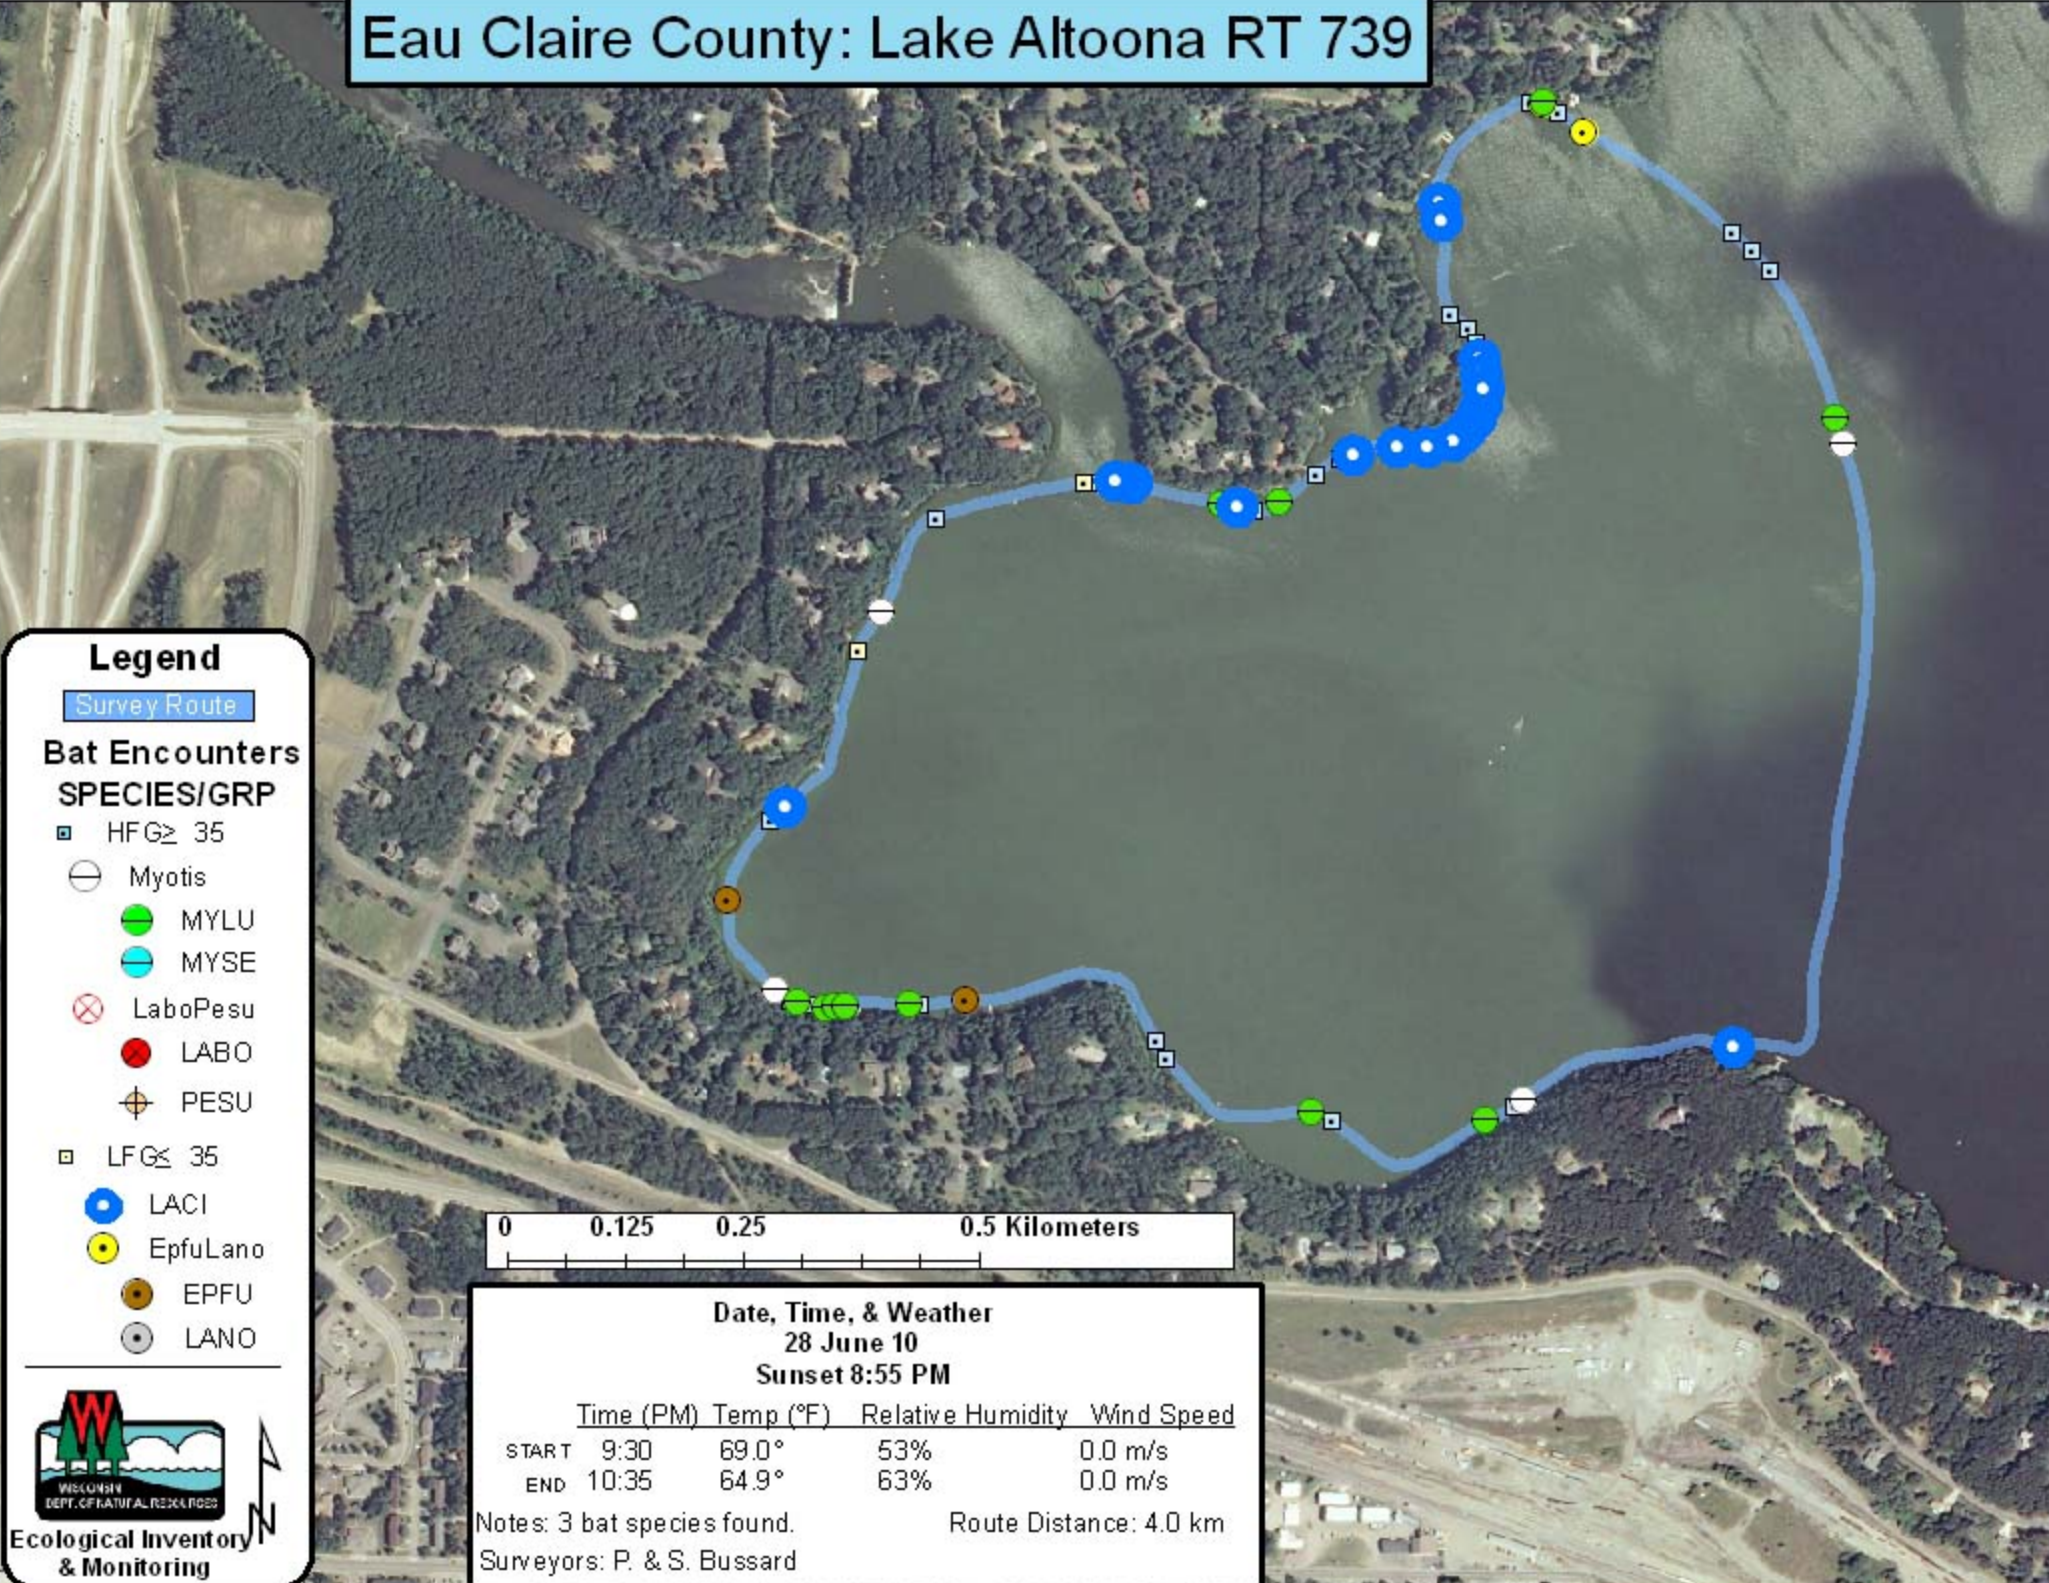

Eau Claire County: Lake Altoona RT 739

Legend

Survey Route

Bat Encounters

SPECIES/GRP

- HFG ≥ 35
- ⊖ Myotis
- MYLU
- MYSE
- ⊗ LaboPesu
- LABO
- ⊕ PESU
- LFG ≤ 35
- LACI
- EpfuLano
- EPFU
- LANO

Date, Time, & Weather
 28 June 10
 Sunset 8:55 PM

	Time (PM)	Temp (°F)	Relative Humidity	Wind Speed
START	9:30	69.0°	53%	0.0 m/s
END	10:35	64.9°	63%	0.0 m/s

Notes: 3 bat species found. Route Distance: 4.0 km
 Surveyors: P. & S. Bussard