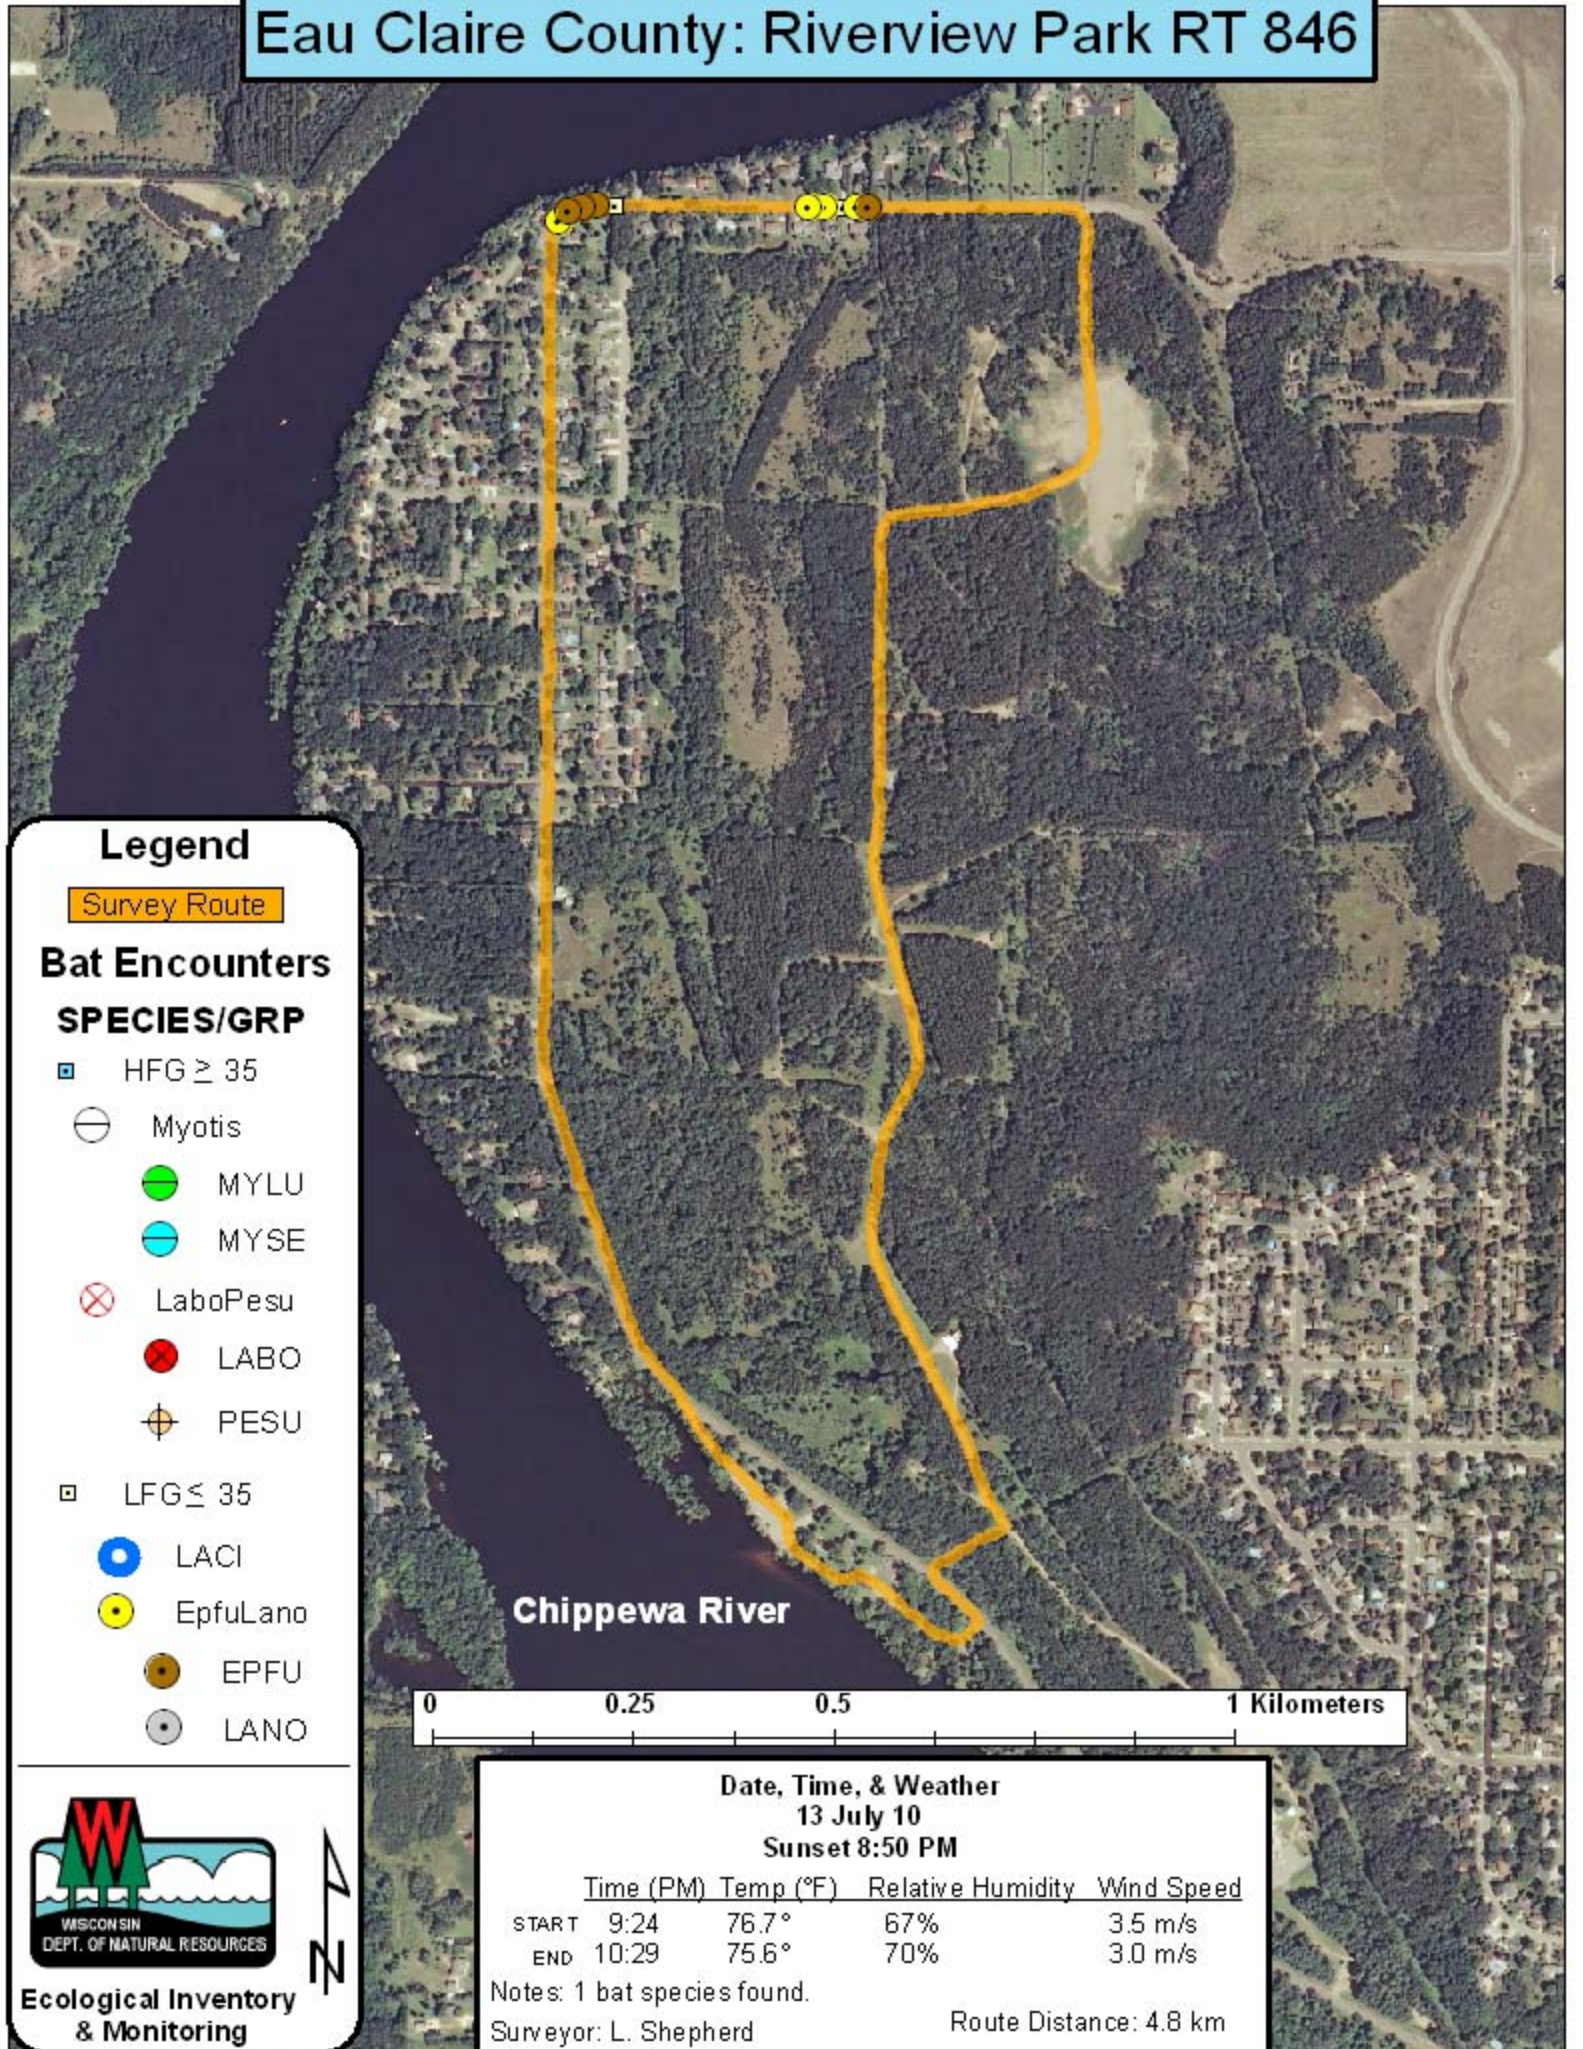

Eau Claire County: Riverview Park RT 846

Legend

Survey Route

Bat Encounters

SPECIES/GRP

- ▣ HFG ≥ 35
- ⊖ Myotis
- MYLU
- MYSE
- ⊗ LaboPesu
- LABO
- ⊕ PESU
- ▣ LFG ≤ 35
- LACI
- EpfuLano
- EPFU
- LANO

Chippewa River

Date, Time, & Weather

13 July 10

Sunset 8:50 PM

	Time (PM)	Temp (°F)	Relative Humidity	Wind Speed
START	9:24	76.7°	67%	3.5 m/s
END	10:29	75.6°	70%	3.0 m/s

Notes: 1 bat species found.

Surveyor: L. Shepherd

Route Distance: 4.8 km