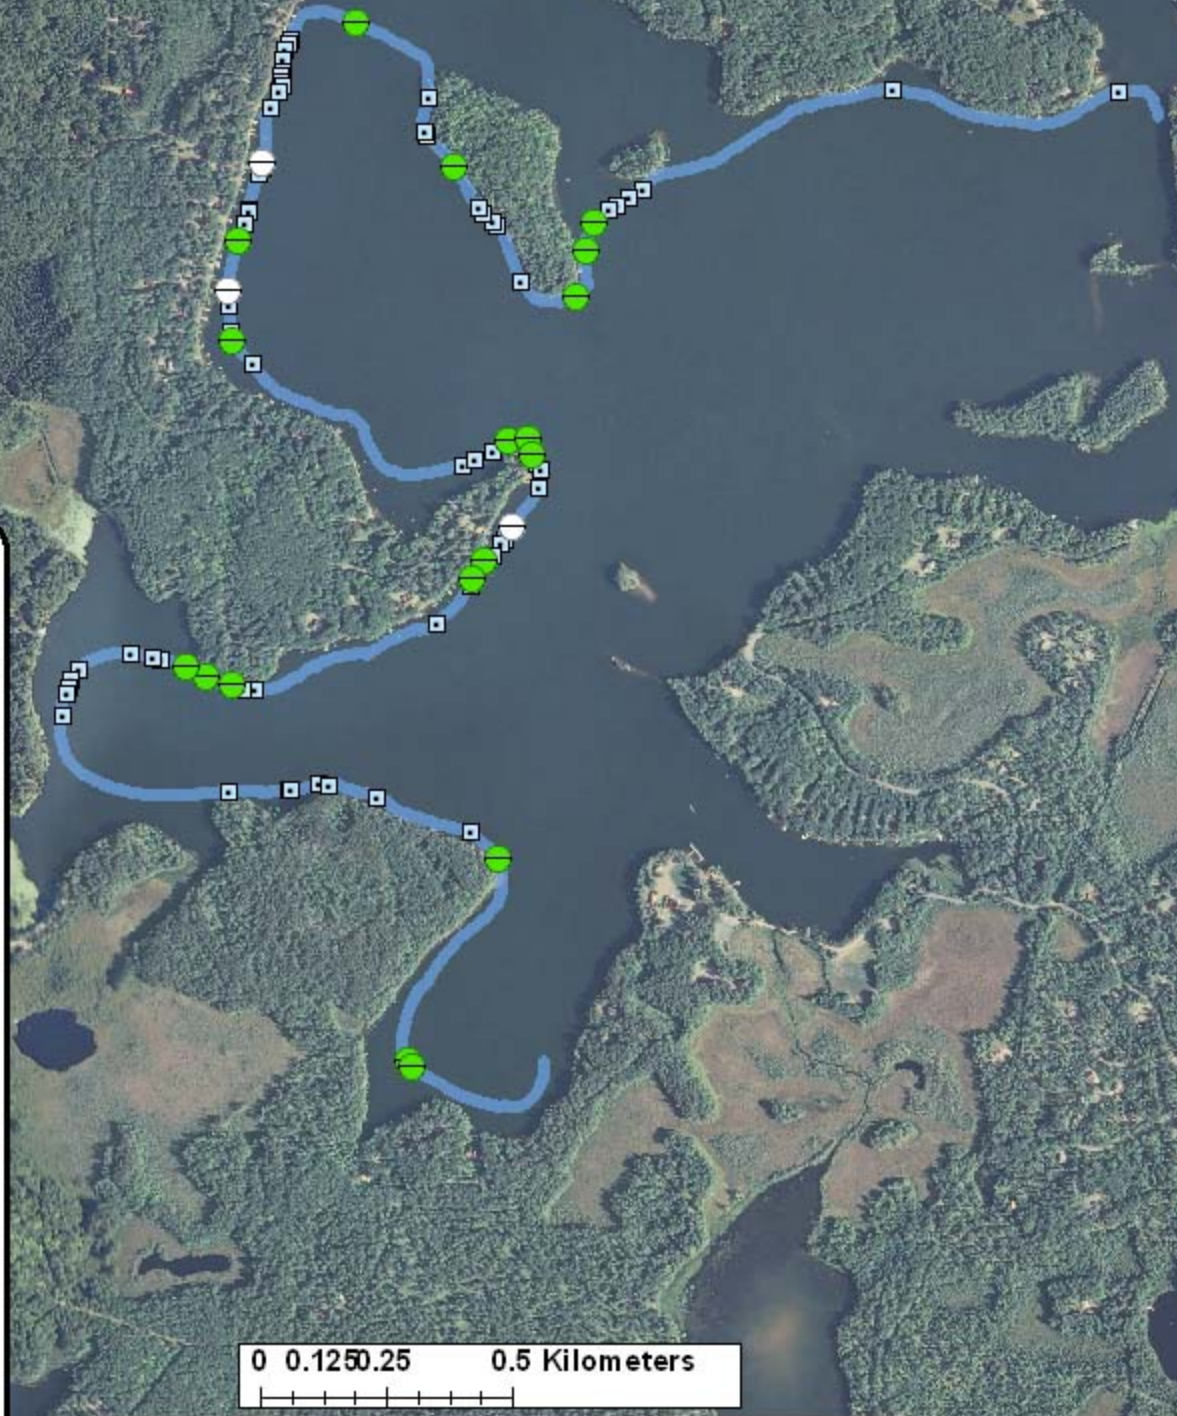

Oneida County: Kawaguesaga Lake RT 897

Legend

Survey Route

Bat Encounters SPECIES/GRP

□ HFG ≥ 35

⊖ Myotis

● MYLU

● MYSE

⊗ LaboPesu

● LABO

⊕ PESU

□ LFG ≤ 35

● LACI

● EpfuLano

● EPFU

● LANO

0 0.125 0.25 0.5 Kilometers

Date, Time, & Weather

19 July 10

Sunset 8:43 PM

	Time (PM)	Temp (°F)	Relative Humidity	Wind Speed
START	9:18	71.4°	64%	1.6 m/s
END	10:19	67.1°	72%	0.0 m/s

Notes: 1 bat species found.

Route Distance: 6.7 km

Surveyor: L. Winn

Ecological Inventory
& Monitoring