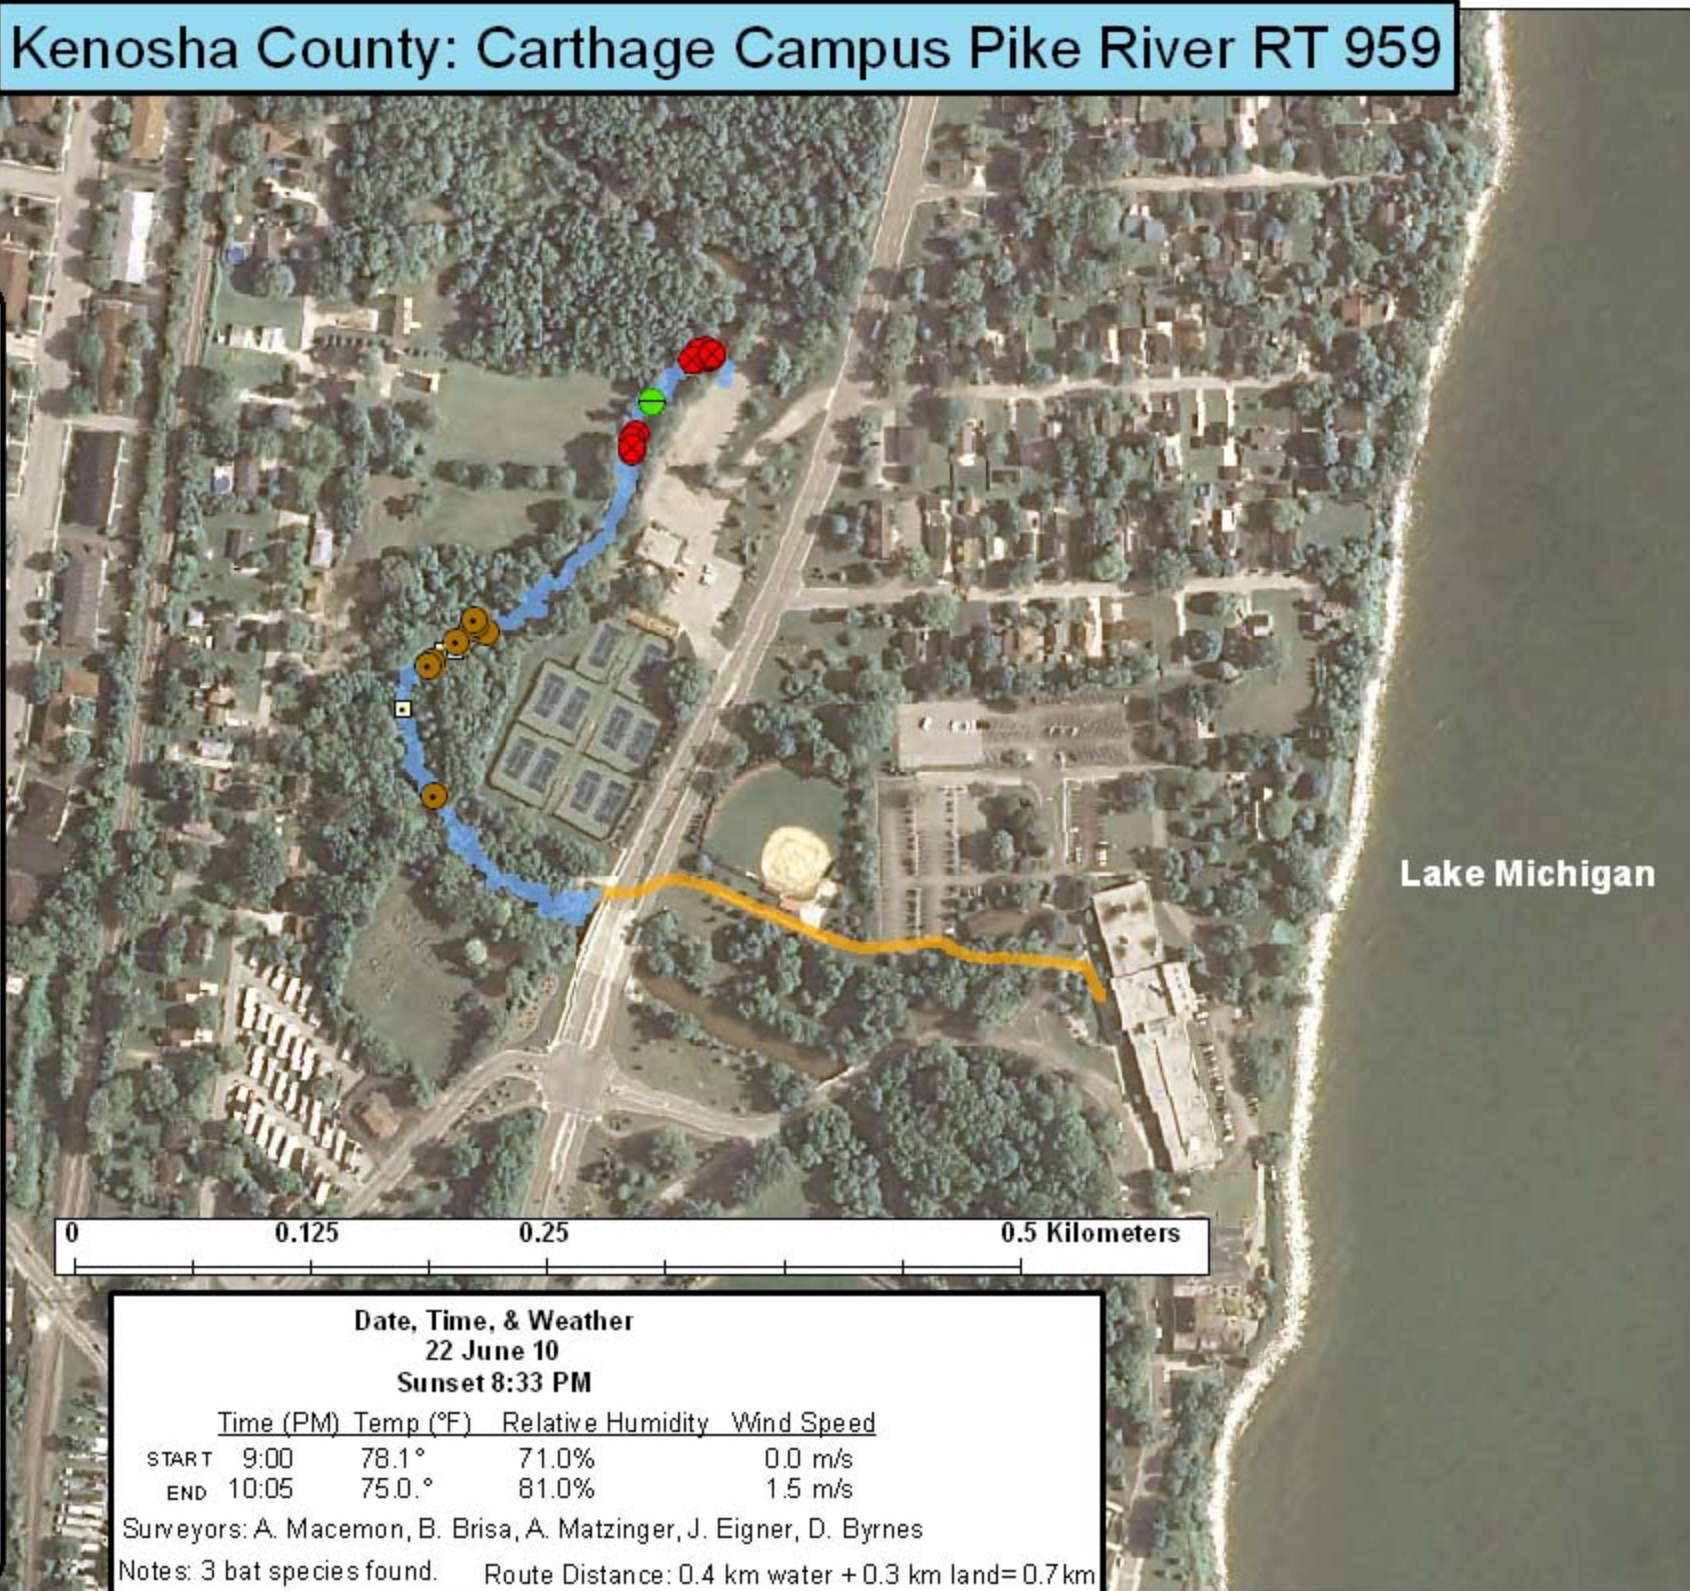

Kenosha County: Carthage Campus Pike River RT 959

Legend

Water Route
Land Route

Bat Encounters

SPECIES/GRP

- HFG ≥ 35
- ⊖ Myotis
- MYLU
- MYSE
- ⊗ LaboPesu
- ⊗ LABO
- ⊕ PESU
- LFG ≤ 35
- LACI
- EpfuLano
- EPFU
- LANO

Ecological Inventory & Monitoring

Date, Time, & Weather
22 June 10
Sunset 8:33 PM

	Time (PM)	Temp (°F)	Relative Humidity	Wind Speed
START	9:00	78.1°	71.0%	0.0 m/s
END	10:05	75.0°	81.0%	1.5 m/s

Surveyors: A. Macemon, B. Brisa, A. Matzinger, J. Eigner, D. Byrnes

Notes: 3 bat species found. Route Distance: 0.4 km water + 0.3 km land = 0.7 km