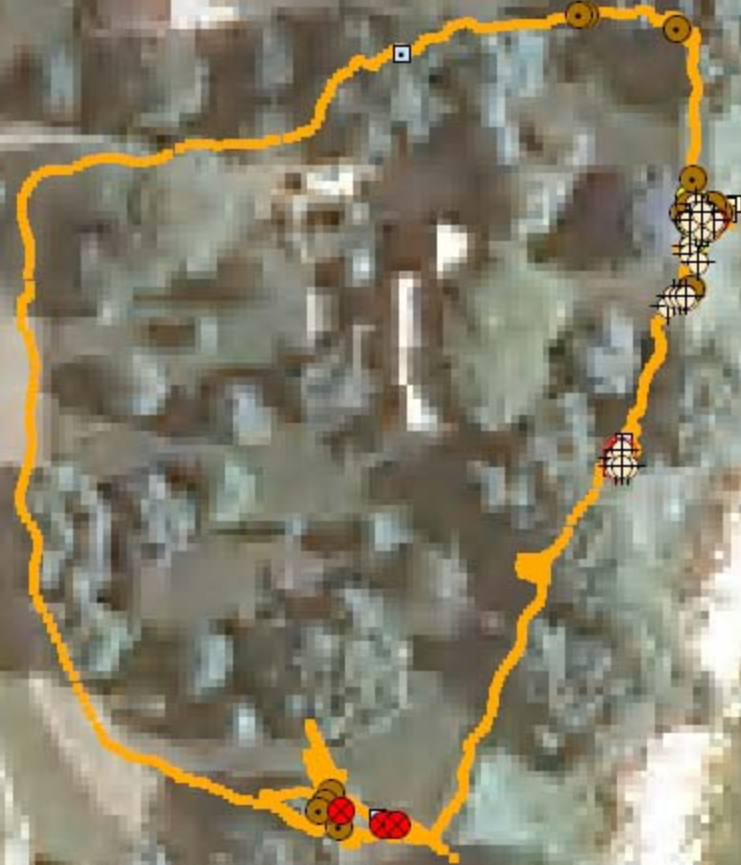

Kenosha County: Carthage Campus Sheridan RT 960

Legend

Survey Route

Bat Encounters

SPECIES/GRP

- ▣ HFG ≥ 35
- ⊖ Myotis
- MYLU
- MYSE
- ⊗ LaboPesu
- LABO
- ⊕ PESU
- ▣ LFG ≤ 35
- LACI
- EpfuLano
- EPFU
- LANO

Ecological Inventory & Monitoring

Lake Michigan