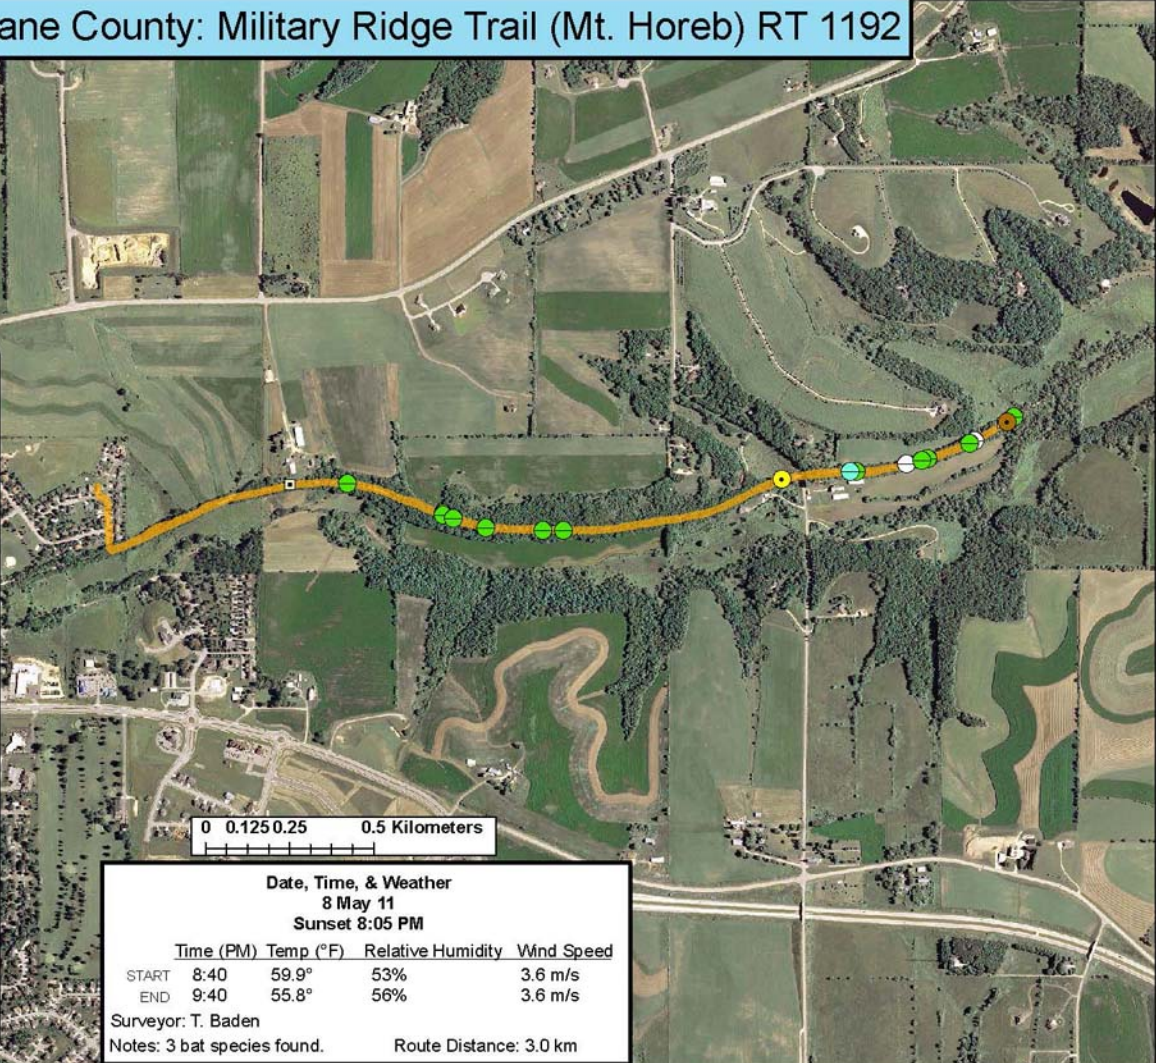

Dane County: Military Ridge Trail (Mt. Horeb) RT 1192

Legend

Survey Route

Bat Encounters

SPECIES/GRP

- HFG ≥ 35
- Myotis
- MYLU
- MYSE
- ⊗ LaboPesu
- LABO
- ⊕ PESU
- LFG ≤ 35
- LACI
- EpfuLano
- EPFU
- LANO

Ecological Inventory & Monitoring

0 0.125 0.25 0.5 Kilometers

Date, Time, & Weather
8 May 11
Sunset 8:05 PM

	Time (PM)	Temp (°F)	Relative Humidity	Wind Speed
START	8:40	59.9°	53%	3.6 m/s
END	9:40	55.8°	56%	3.6 m/s

Surveyor: T. Baden

Notes: 3 bat species found. Route Distance: 3.0 km