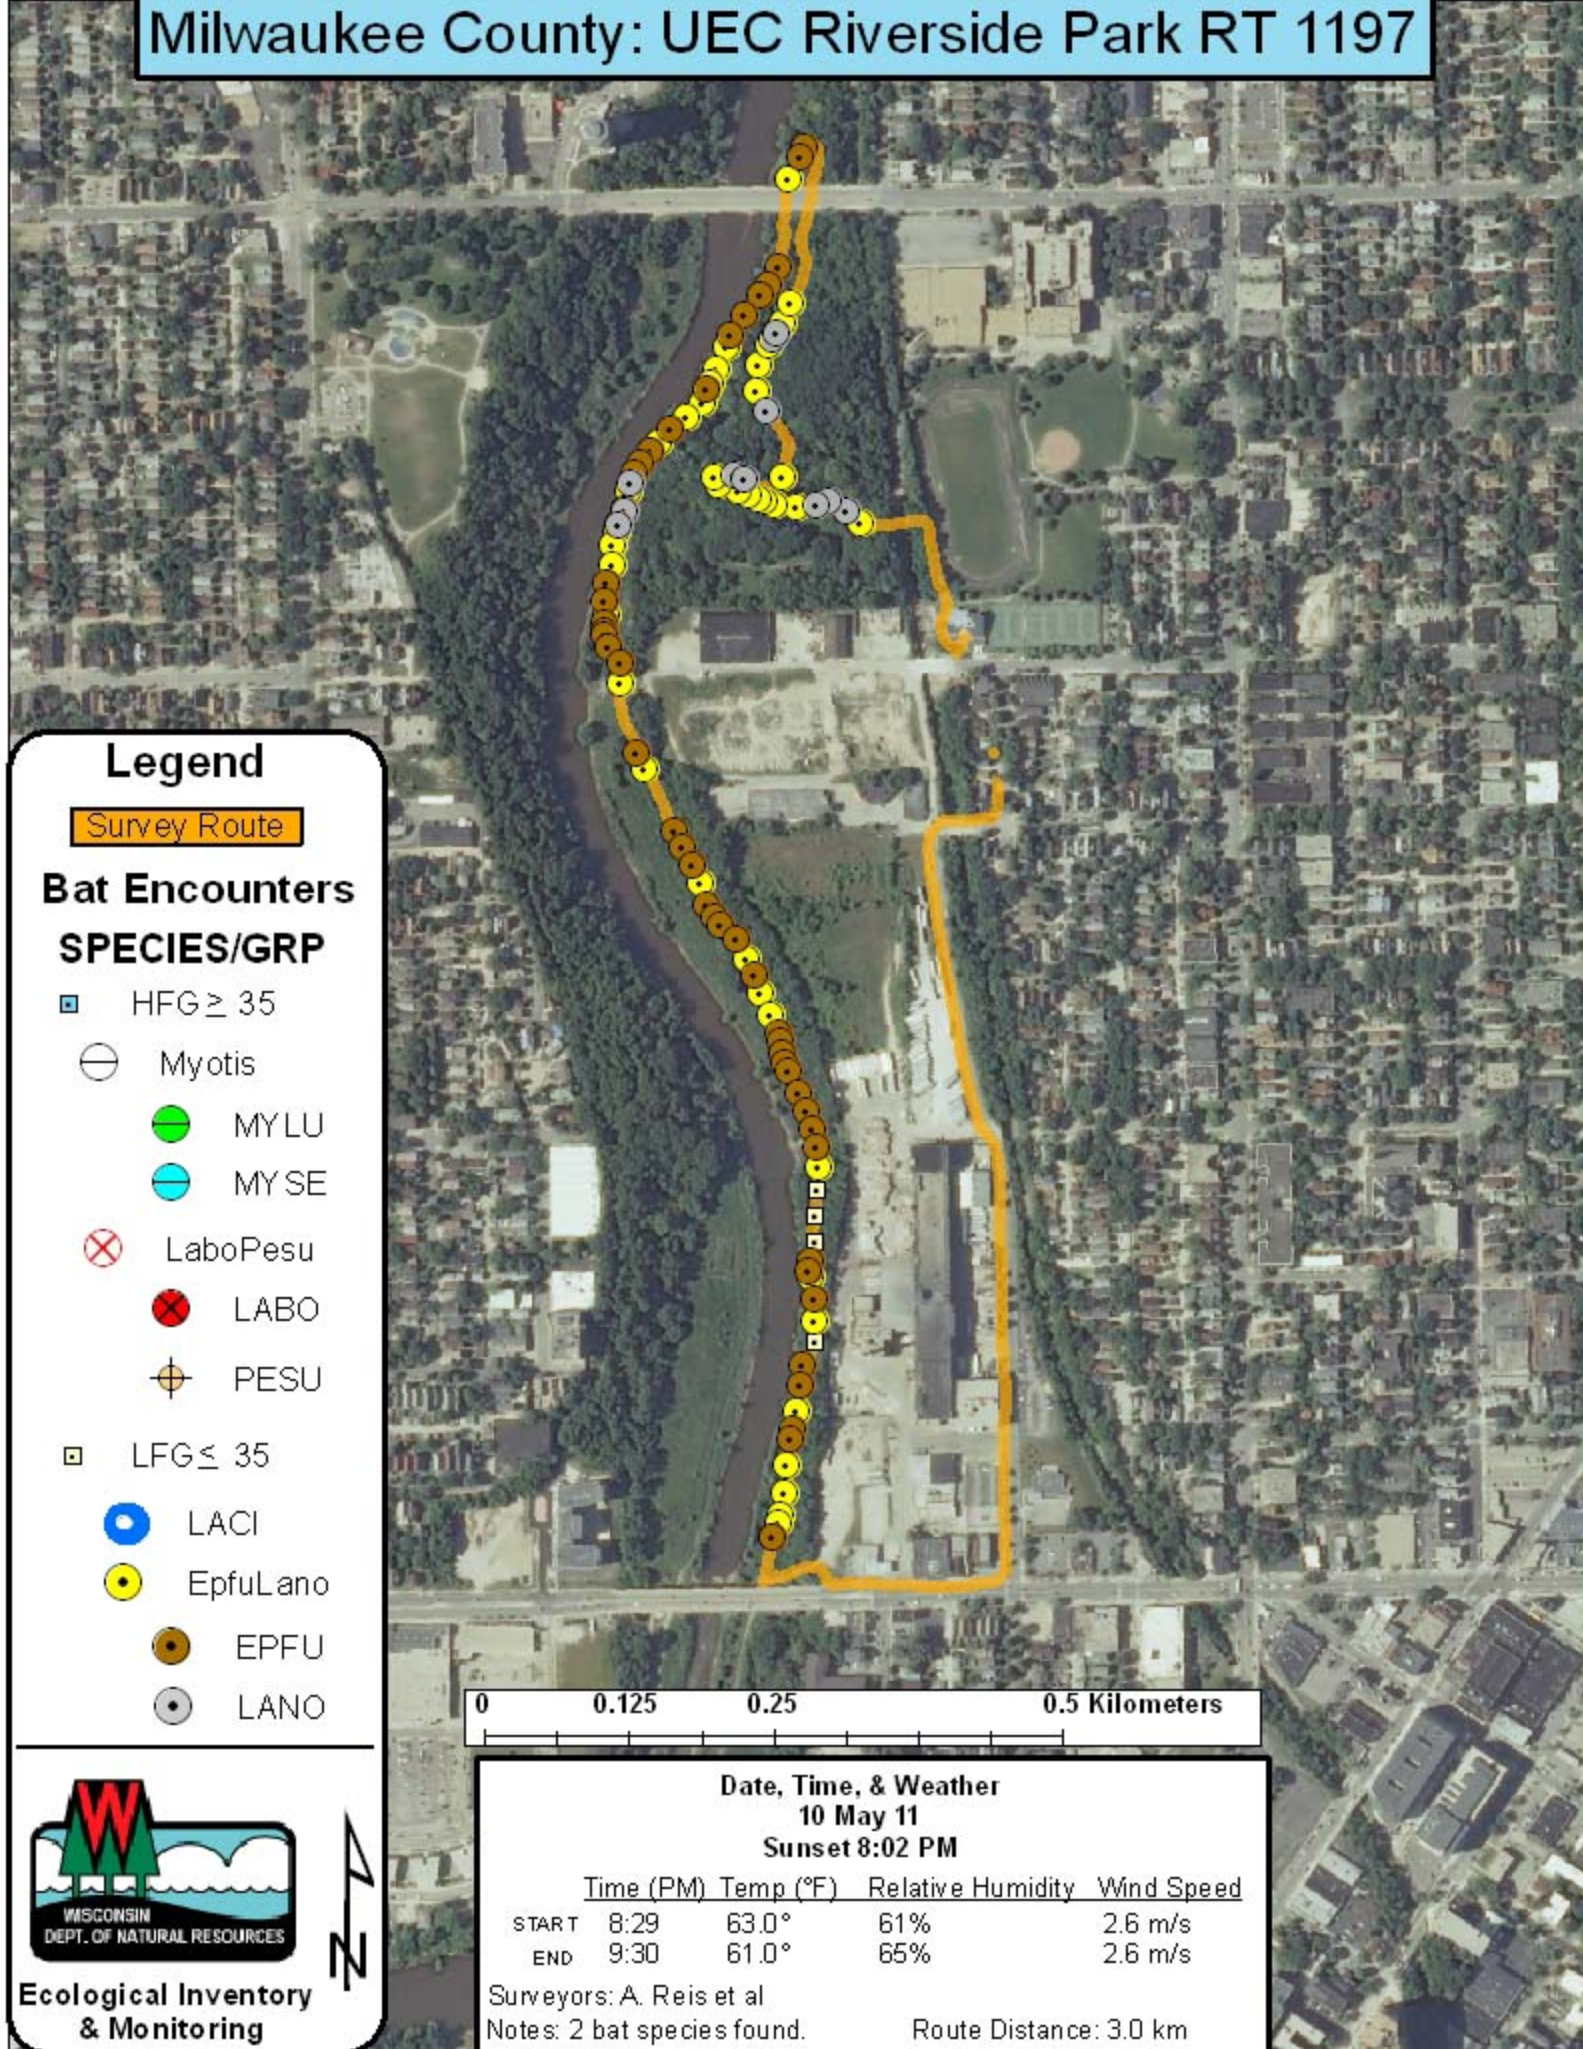

Milwaukee County: UEC Riverside Park RT 1197

Legend

Survey Route

Bat Encounters SPECIES/GRP

▣ HFG ≥ 35

⊖ Myotis

● MYLU

● MYSE

⊗ LaboPesu

⊗ LABO

⊕ PESU

▣ LFG ≤ 35

● LACI

● EpfuLano

● EPFU

● LANO

0 0.125 0.25 0.5 Kilometers

Date, Time, & Weather

10 May 11

Sunset 8:02 PM

	Time (PM)	Temp (°F)	Relative Humidity	Wind Speed
START	8:29	63.0°	61%	2.6 m/s
END	9:30	61.0°	65%	2.6 m/s

Surveyors: A. Reis et al

Notes: 2 bat species found.

Route Distance: 3.0 km

Ecological Inventory
& Monitoring